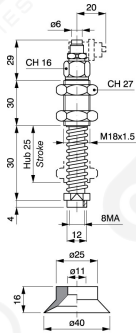

**Sonder-Sauggreiferträger**

Einschl. Bef.schraube  
fixing screw included  
(SUM 14)

**Art. PS 40/1 C. 25 x art. VSP 40/1**

Einschl. Bef.schraube  
fixing screw included  
(SUM 16)

**Art. PS 65/1 C. 15 x art. VSP 65/1**