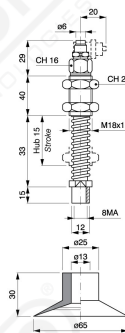

Art. PS 65/1 C. 15 x art. VSP 65/1