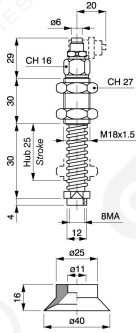

Sonder-Sauggreiferträger

Art. PS 40/1 C. 25 x art. VSP 40/1