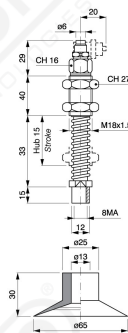

Art. PS 65/1 C. 15 x art. VSP 65/1