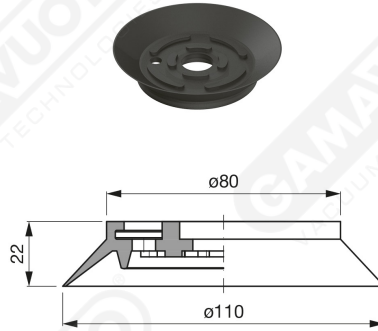

Disc suction cup VDSF 111

Art. VDSF 111 45

cod.

øA

VDSF 111 42

3/8"

VDSF 111 43

1/2"