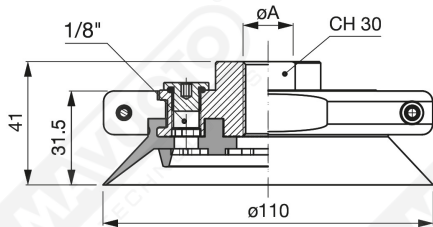

**Disc suction cup VDSF 111**

**Art. VDSF 111 45**

**cod.**

**øA**

VDSF 111 42

3/8"

VDSF 111 43

1/2"