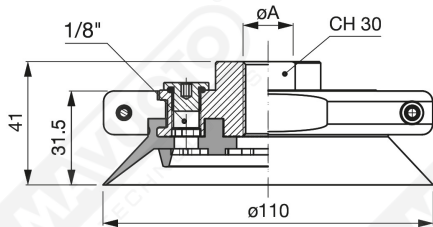

Disc suction cup VDSF 111

Art. VDSF 111 45

cod.

øA

VDSF 111 42

3/8"

VDSF 111 43

1/2"