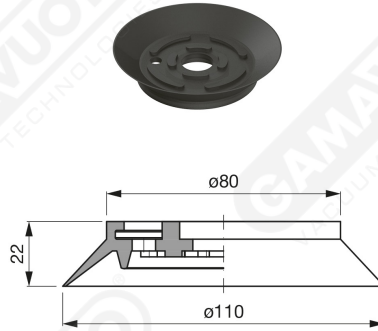

**Disc suction cup VDSF 111**

**Art. VDSF 111 45**

**cod.**

**øA**

VDSF 111 42

3/8"

VDSF 111 43

1/2"