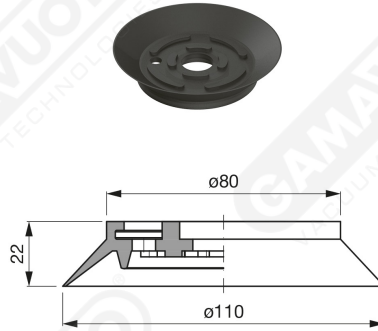

Disc suction cup VDSF 111

Art. VDSF 111 45

cod.

ϕA

VDSF 111 42

3/8"

VDSF 111 43

1/2"