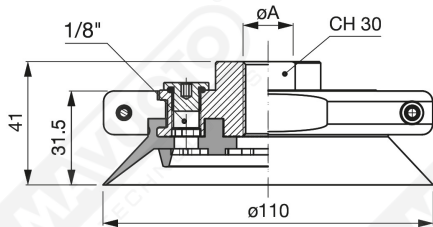

Disc suction cup VDSF 111

Art. VDSF 111 45

cod.

ϕA

VDSF 111 42

3/8"

VDSF 111 43

1/2"