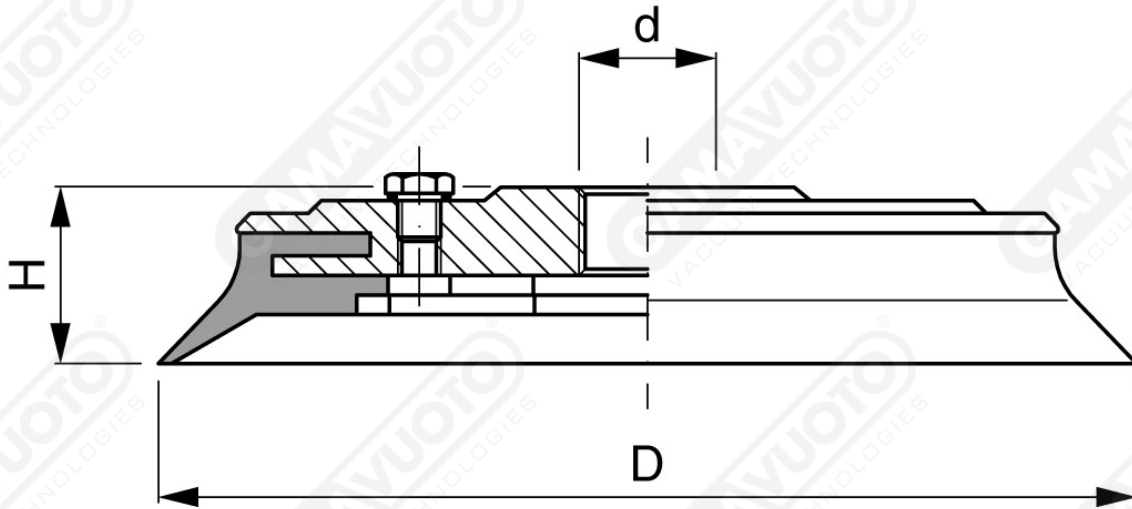

Disc suction cup

Disc suction cups VP 150 series with support

Art. VP 150 40

| Art. | D | d | H | F |
|-----------|-----|------|----|---|
| VP 150 40 | 150 | 1/2" | 28 | - |