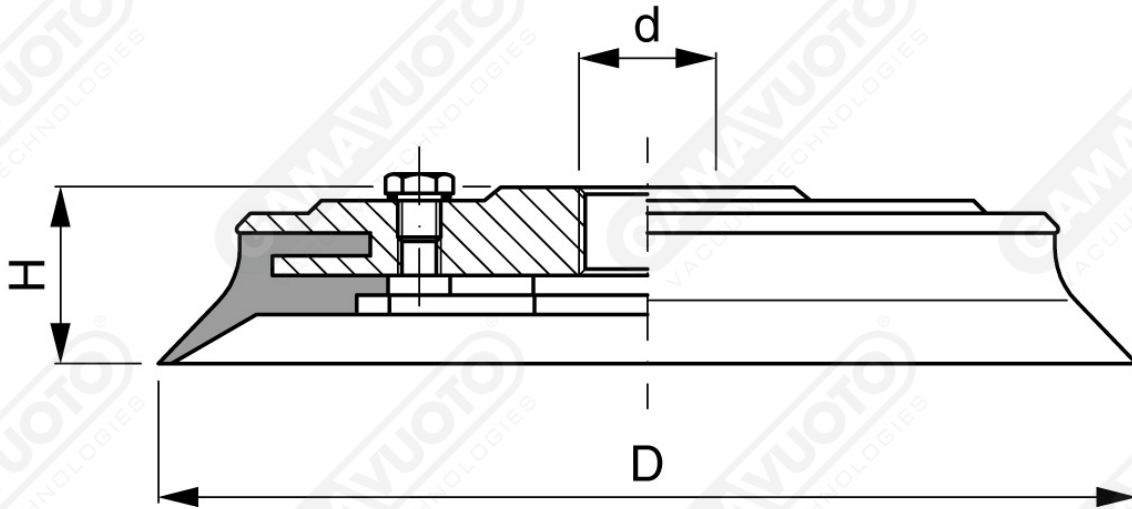

Disc suction cup

Disc suction cups VP 150 series with support

Art. VP 150 40

Art.	D	d	H	F
VP 150 40	150	1/2"	28	-