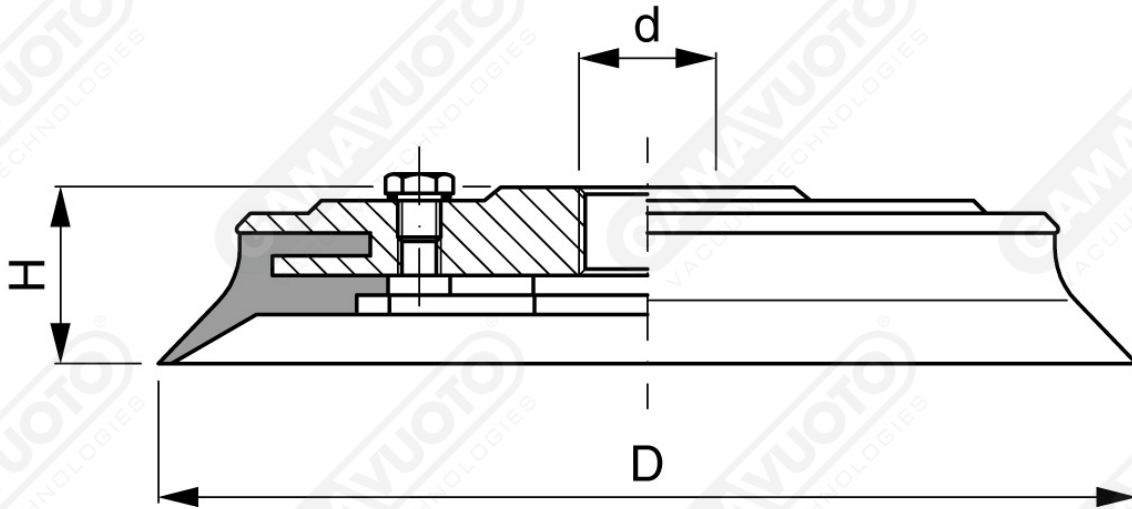

Disc suction cup

**Disc suction cups VP 150 series with support**

**Art. VP 150 40**

Art.	D	d	H	F
VP 150 40	150	1/2"	28	-