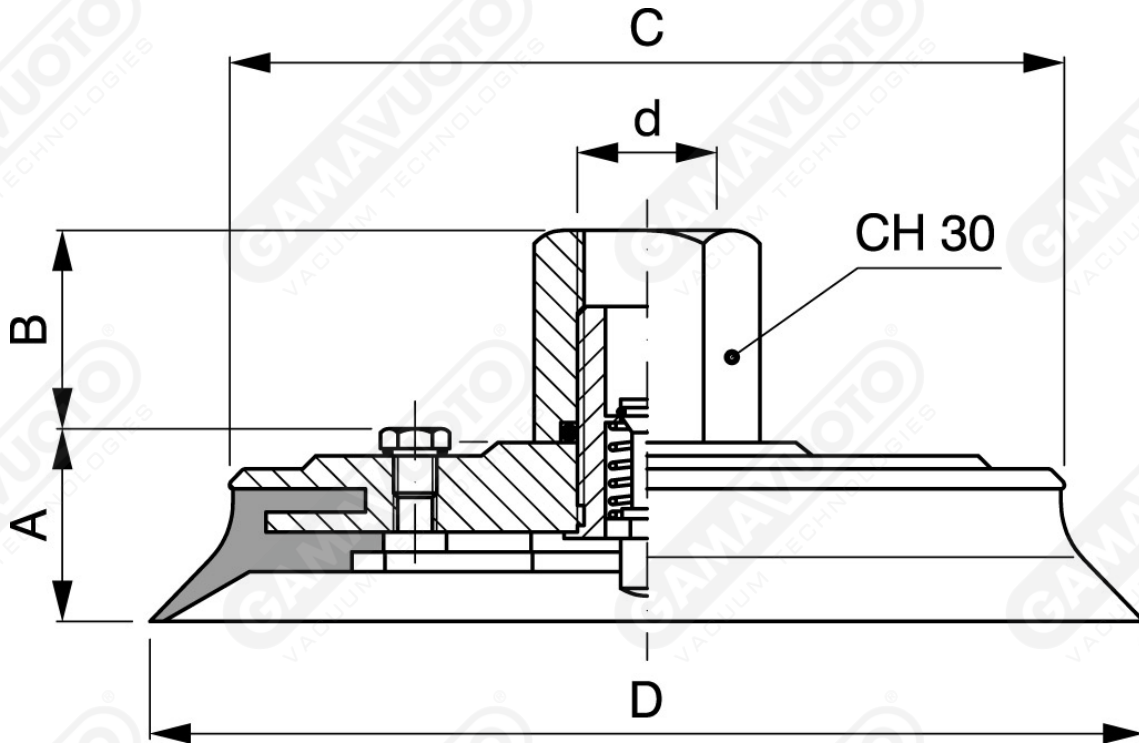

**Disc suction cup VP 150 series with support and relief valve**

**Art. VP 150 50**

Art.	A	B	C	D	d
<b>VP 150 50</b>	28	32	126	150	1/2"

Art.	S. cup	+ Sensor+ Sonde
<b>VP 150 50</b>	VP 150 40	T.110