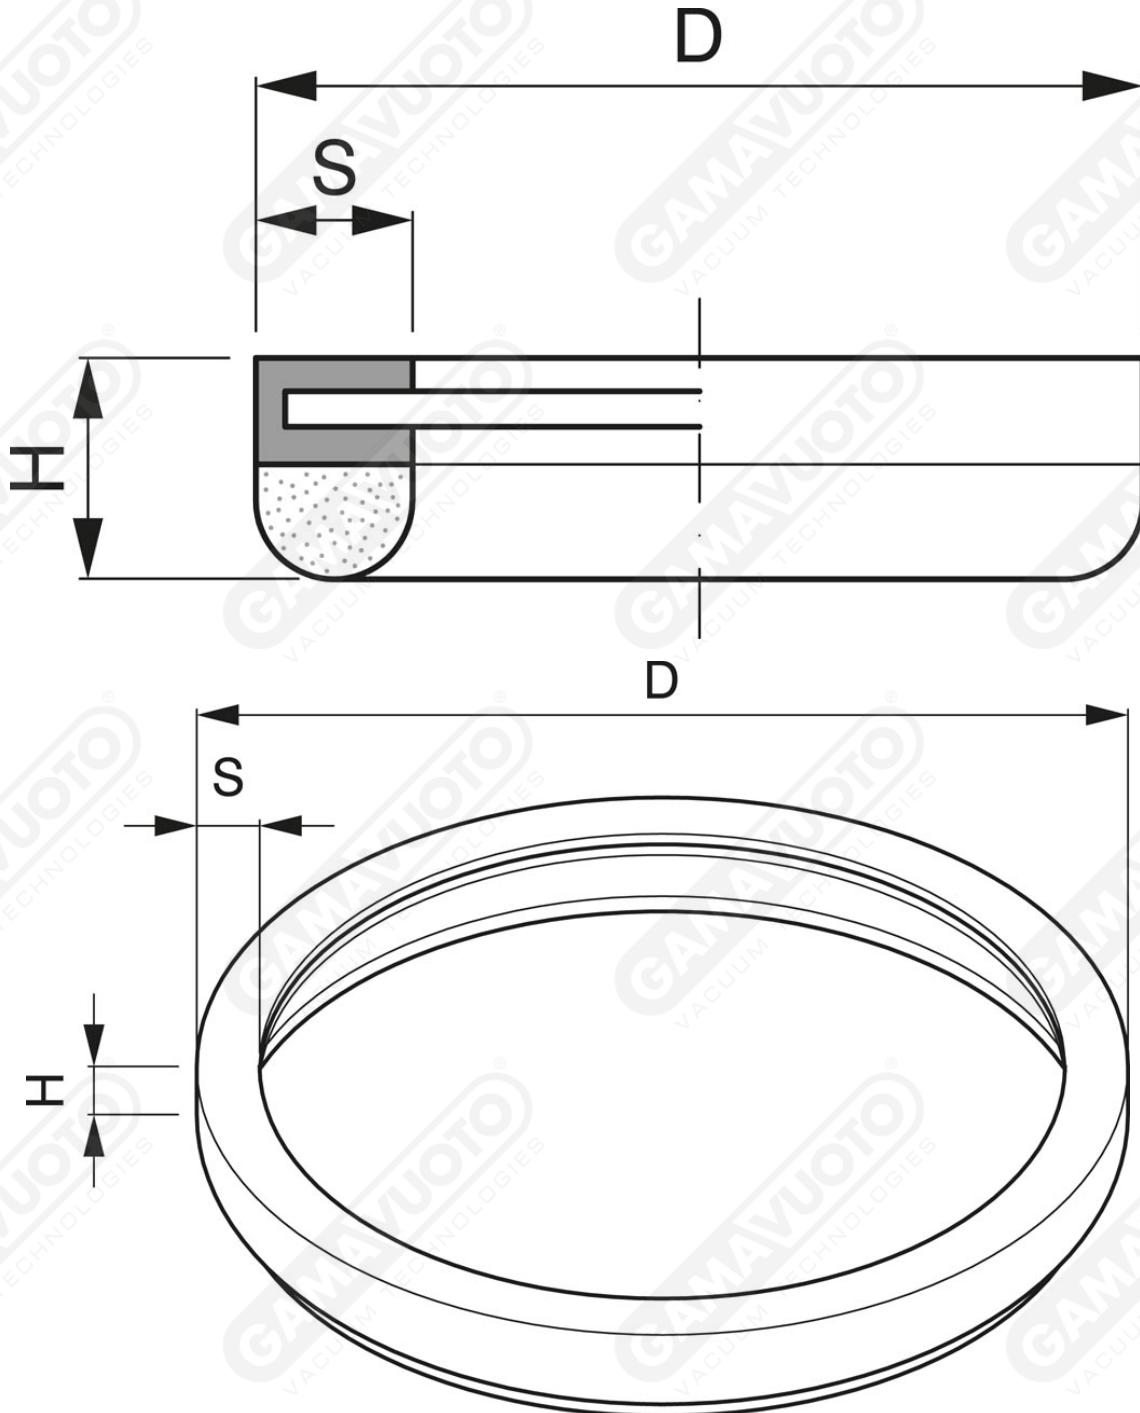

Disc suction cups PF series without support

Art. PF 42 45 ÷ PF 315 45

Art.	D	S	H
PF 42 45	38	7.5	10.5

Disc suction cup

PF 70 45	60	7.5	10.5
PF 110 45	100	7.5	10.5
PF 150 45	140	7.5	10.5
PF 215 45	210	15	26.5
PF 315 45	310	15	26.5