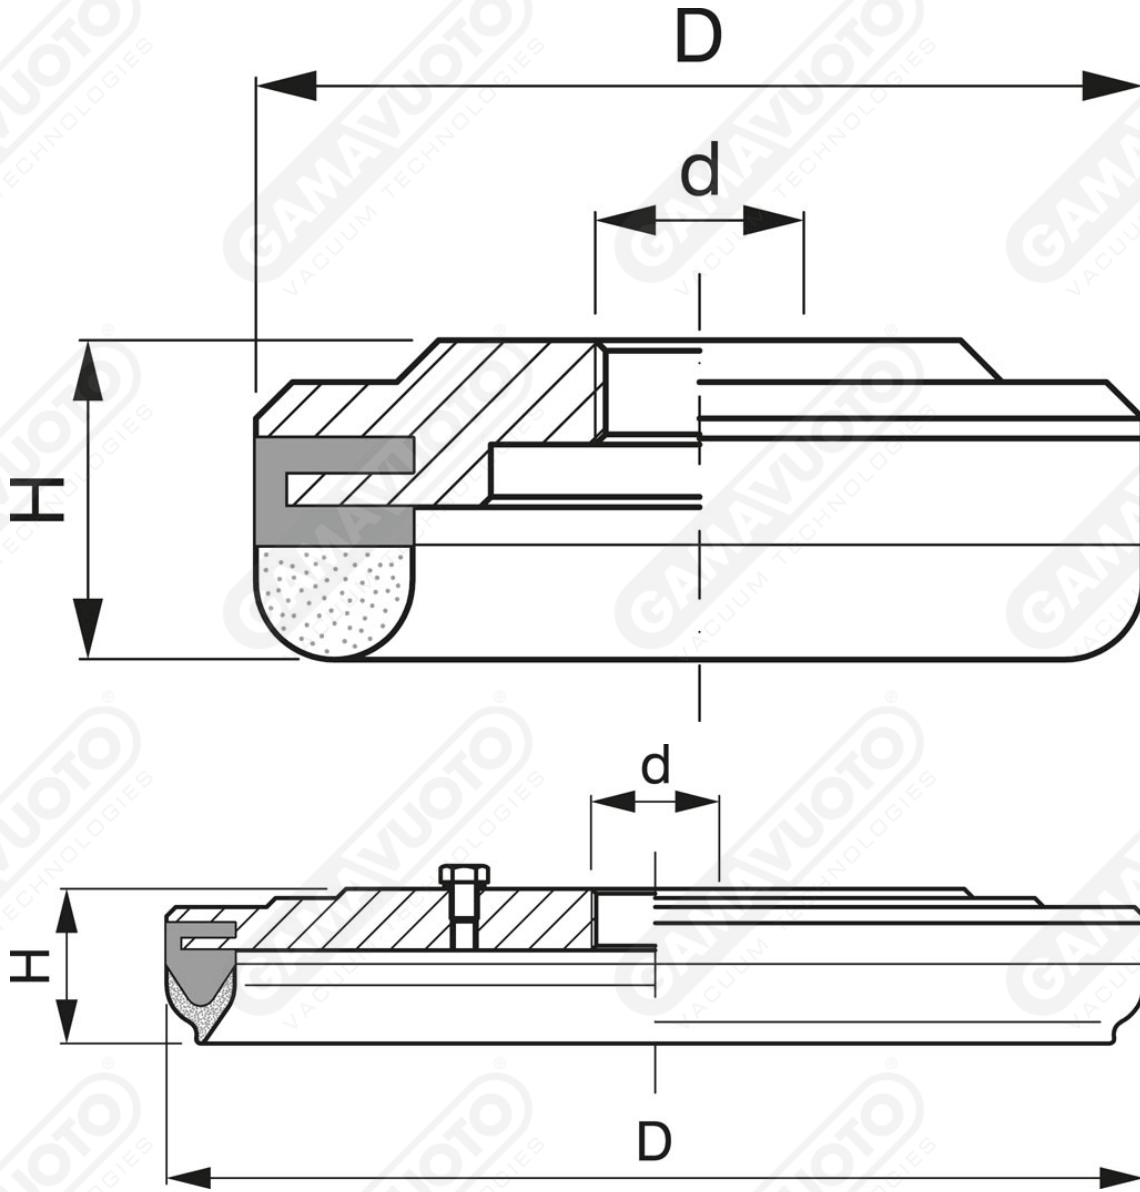

**Disc suction cups PF series with support**

**Art. PF 42 40 ÷ PF 315 40**

Art.	D	d	H
<b>PF 42 40</b>	42.5	1/8"	15.5
<b>PF 70 40</b>	67.5	1/8"	15.5
<b>PF 110 40</b>	107.5	1/2"	19
<b>PF 150 40</b>	145	1/2"	23
<b>PF 215 40</b>	215	3/4"	34
<b>PF 315 40</b>	315	3/4"	34

Disc suction cup