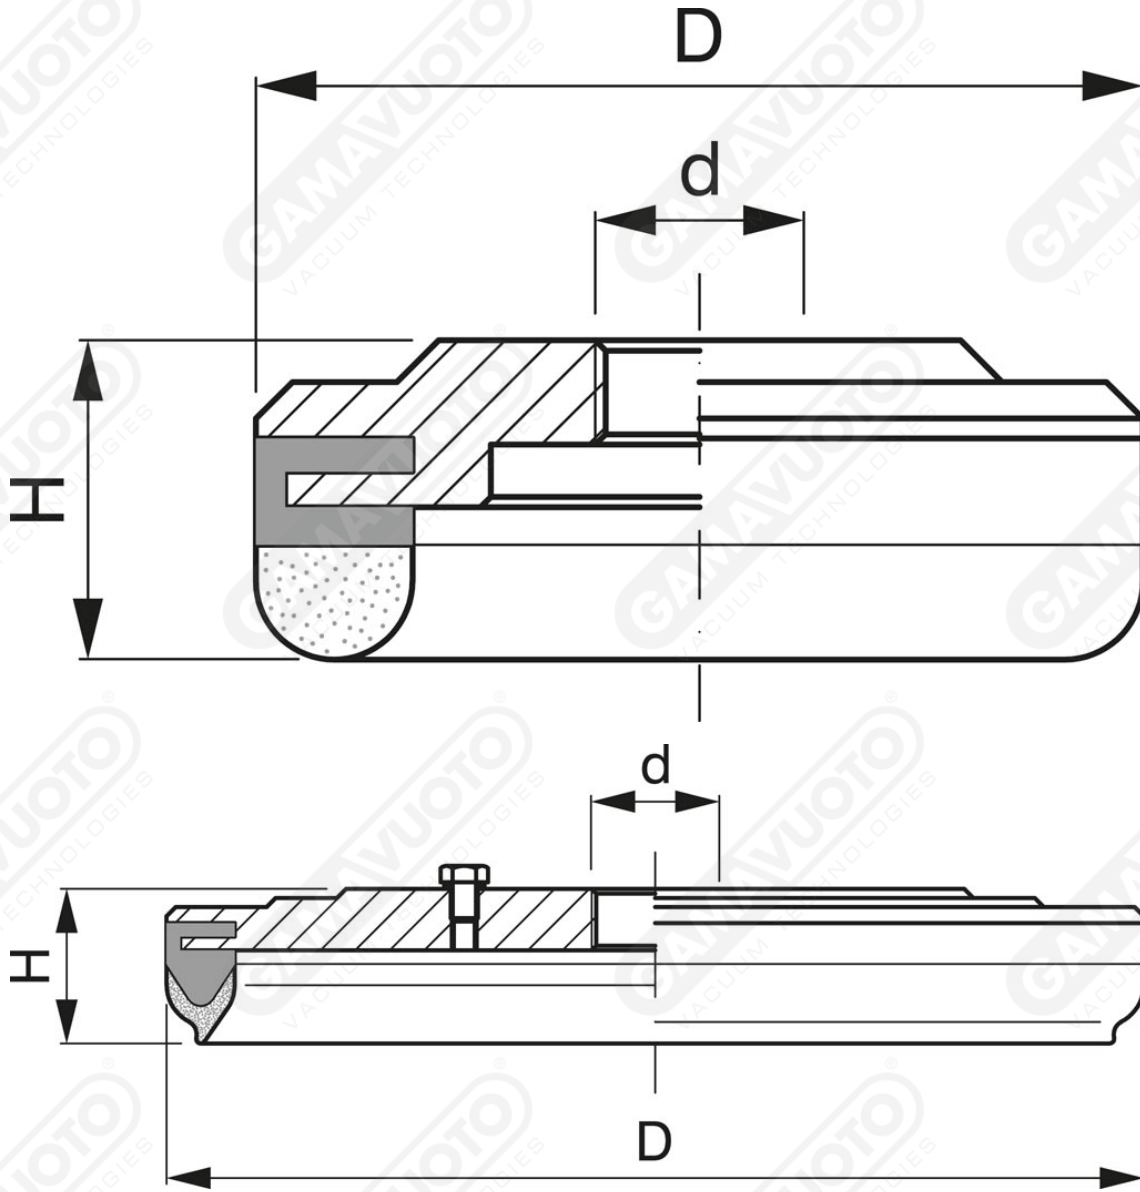

Disc suction cups PF series with support

Art. PF 42 40 ÷ PF 315 40

Art.	D	d	H
PF 42 40	42.5	1/8"	15.5
PF 70 40	67.5	1/8"	15.5
PF 110 40	107.5	1/2"	19
PF 150 40	145	1/2"	23
PF 215 40	215	3/4"	34
PF 315 40	315	3/4"	34

Disc suction cup