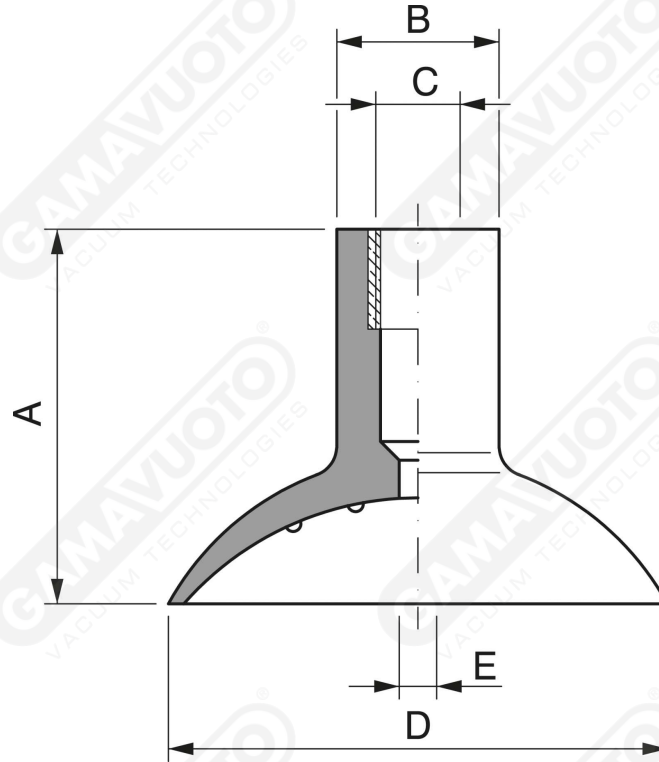

## Spherical VC-LINE suction cups with female vulcanized thread

Art. VCF 30 ÷ 100

Art.	A	B	C	D	E
VCF 30	36	14	1/8	30	5
VCF 42	37	18	1/4	42	5
VCF 50	40	20	1/4	50	6
VCF 60	42	22	1/4	60	6
VCF 80	45	26	1/4	80	6
VCF 100	50	28	1/4	100	6