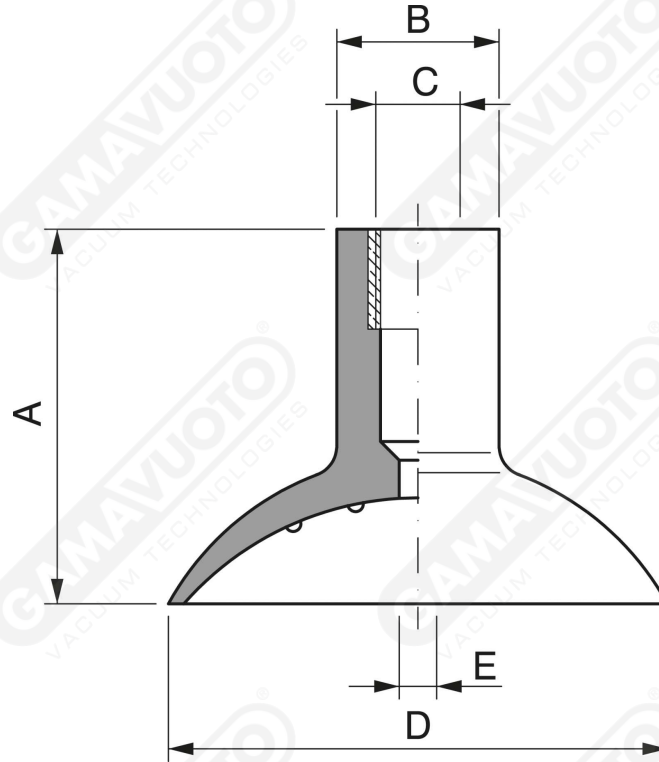

Spherical VC-LINE suction cups with female vulcanized thread

Art. VCF 30 ÷ 100

Art.	A	B	C	D	E
VCF 30	36	14	1/8	30	5
VCF 42	37	18	1/4	42	5
VCF 50	40	20	1/4	50	6
VCF 60	42	22	1/4	60	6
VCF 80	45	26	1/4	80	6
VCF 100	50	28	1/4	100	6