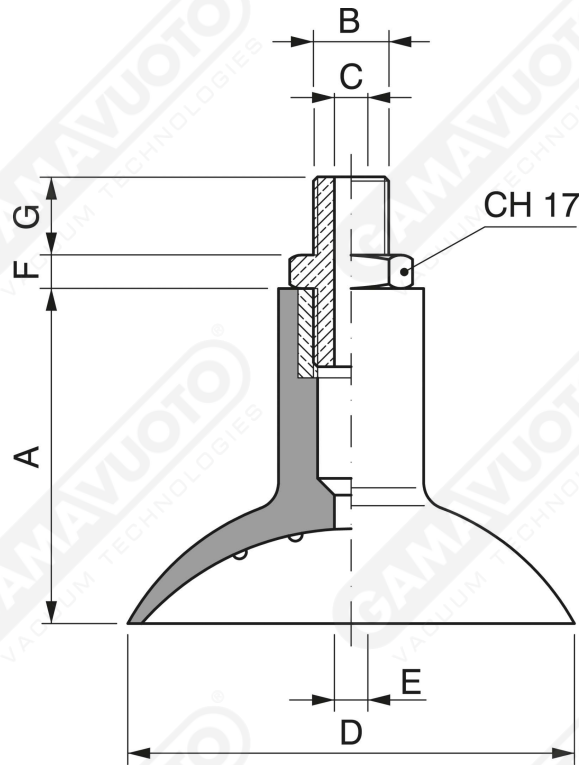

Spherical VC-LINE suction cups with male support

Art. VCM 30 ÷ 100

Art.	A	B	C	D	E	F	G
VCM 30	36	1/4	6	30	5	5	8
VCM 42	37	1/4	6	42	5	5	8
VCM 50	40	1/4	6	50	6	5	8
VCM 60	42	1/4	6	60	6	5	8
VCM 80	45	1/4	6	80	6	5	8
VCM 100	50	1/4	6	100	6	5	8