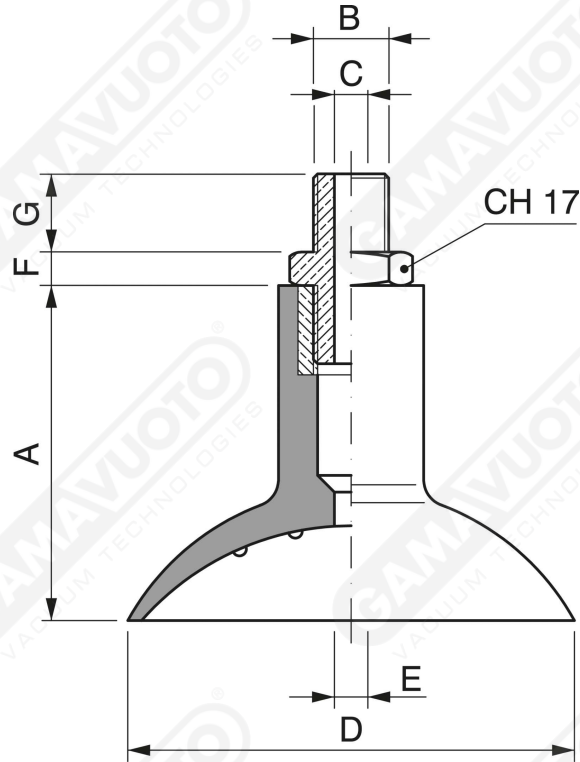

Spherical VC-LINE suction cups with male support

Art. VCM 30 ÷ 100

Art.	A	B	C	D	E	F	G
VCM 30	36	1/4	6	30	5	5	8
VCM 42	37	1/4	6	42	5	5	8
VCM 50	40	1/4	6	50	6	5	8
VCM 60	42	1/4	6	60	6	5	8
VCM 80	45	1/4	6	80	6	5	8
VCM 100	50	1/4	6	100	6	5	8