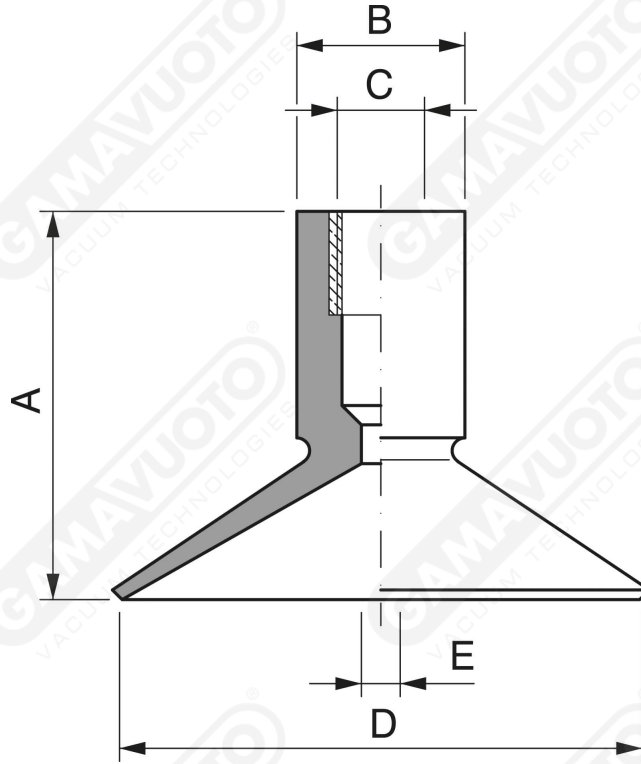

Flat VC-LINE suction cups with female vulcanized thread

Art. VCPF 30 ÷ 80

Art.	A	B	C	D	E
VCPF 30	38	18	1/4	30	5
VCPF 40	40	20	1/4	40	5
VCPF 50	43	22	1/4	50	6
VCPF 60	45	24	1/4	60	6
VCPF 80	50	26	1/4	80	6