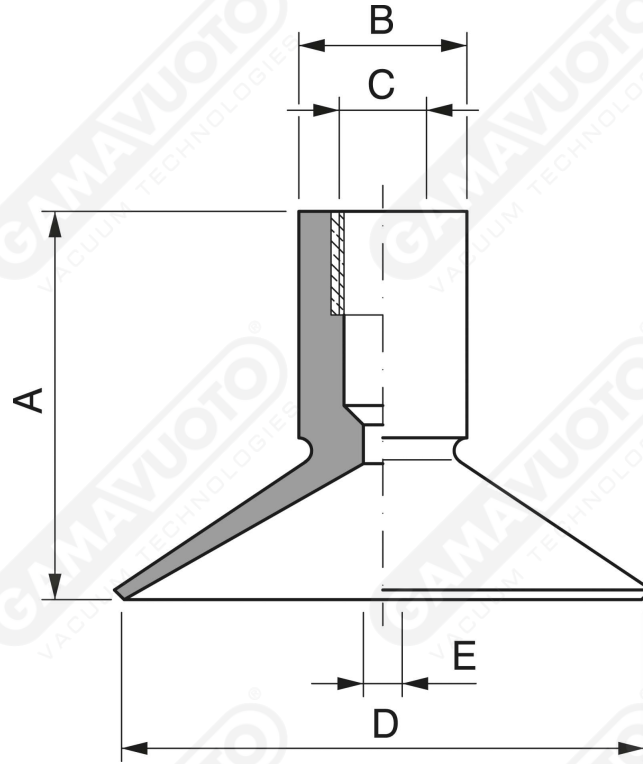

Flat VC-LINE suction cups with female vulcanized thread

Art. VCPF 30 ÷ 80

| Art. | A | B | C | D | E |
|----------------|----|----|-----|----|---|
| VCPF 30 | 38 | 18 | 1/4 | 30 | 5 |
| VCPF 40 | 40 | 20 | 1/4 | 40 | 5 |
| VCPF 50 | 43 | 22 | 1/4 | 50 | 6 |
| VCPF 60 | 45 | 24 | 1/4 | 60 | 6 |
| VCPF 80 | 50 | 26 | 1/4 | 80 | 6 |