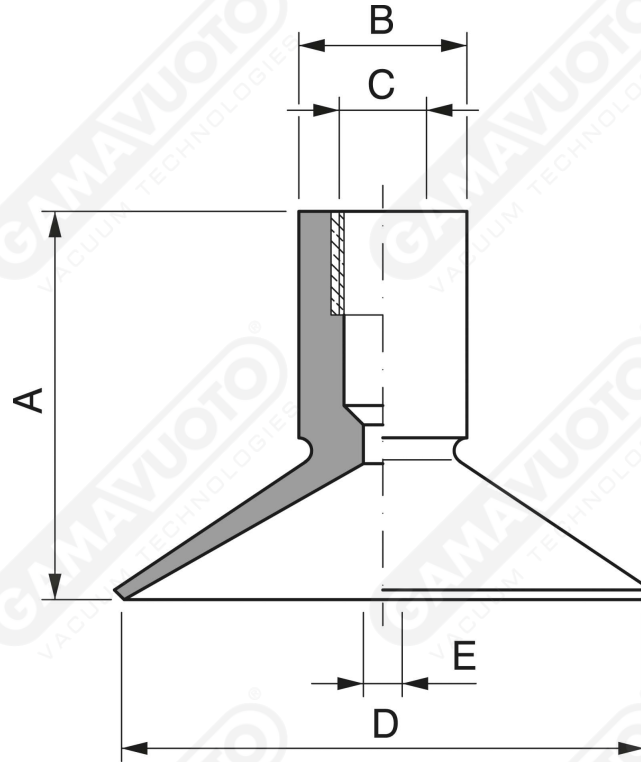

Flat VC-LINE suction cups with female vulcanized thread

Art. VCPF 30 ÷ 80

Art.	A	B	C	D	E
VCPF 30	38	18	1/4	30	5
VCPF 40	40	20	1/4	40	5
VCPF 50	43	22	1/4	50	6
VCPF 60	45	24	1/4	60	6
VCPF 80	50	26	1/4	80	6