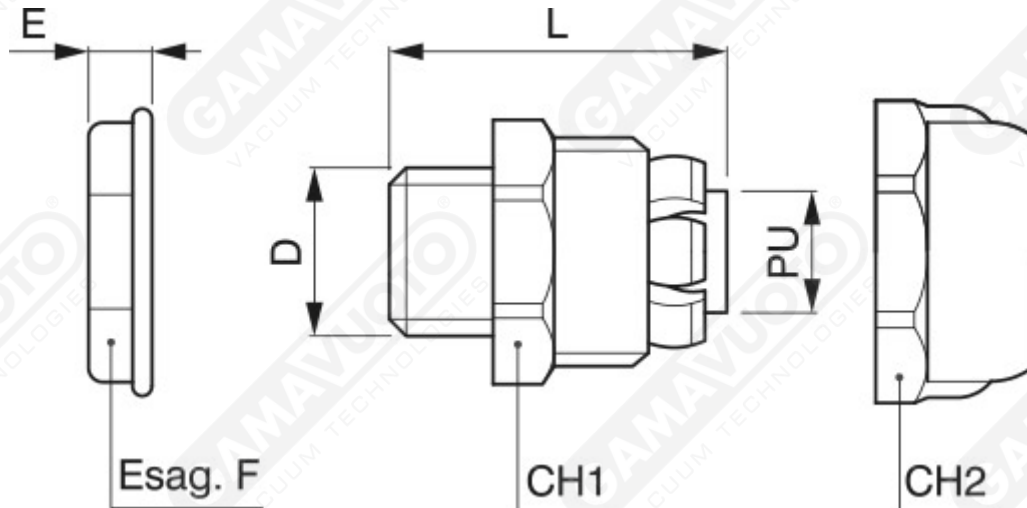

## Fittings

These fittings are ideal for the attachment of flexible TVF tubes. They differ from the previous tubes in that they have a perfect vacuum seal, without the need for the traditional rubber link bands, and because they are easy and quick to mount. Material: self-extinguishing polypropylene.

Art. RP 1

Art.	PU	D	CH1	CH2	L	E	F
RP 1-1/2"	39	1-1/2"	66	72	61	8	56
RP 2"	45.5	2"	73	80	73	8.5	70