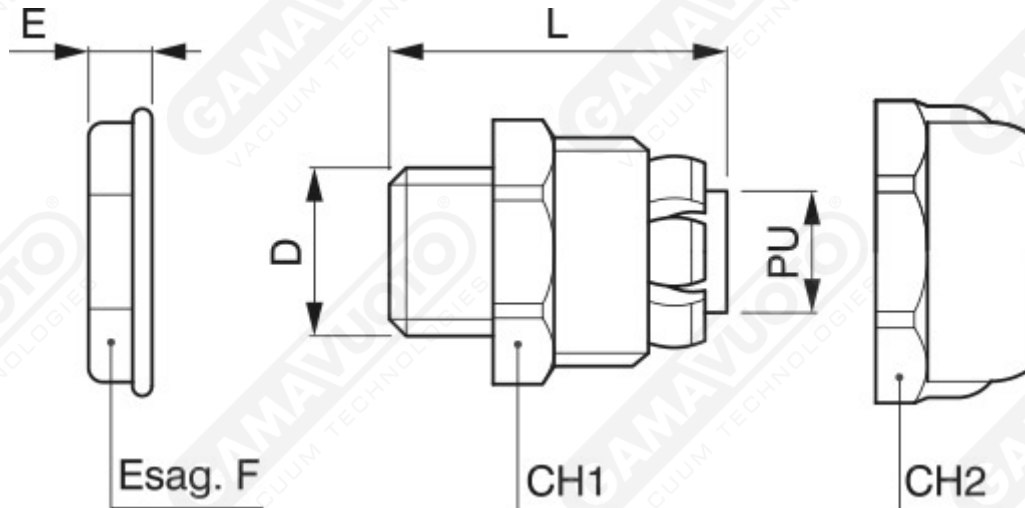

## Fittings

These fittings are ideal for the attachment of flexible TVF tubes. They differ from the previous tubes in that they have a perfect vacuum seal, without the need for the traditional rubber link bands, and because they are easy and quick to mount. Material: self-extinguishing polypropylene.

Art. RP 1

Art.	PU	D	CH1	CH2	L	E	F
RP 1-1/2"	39	1-1/2"	66	72	61	8	56
RP 2"	45.5	2"	73	80	73	8.5	70