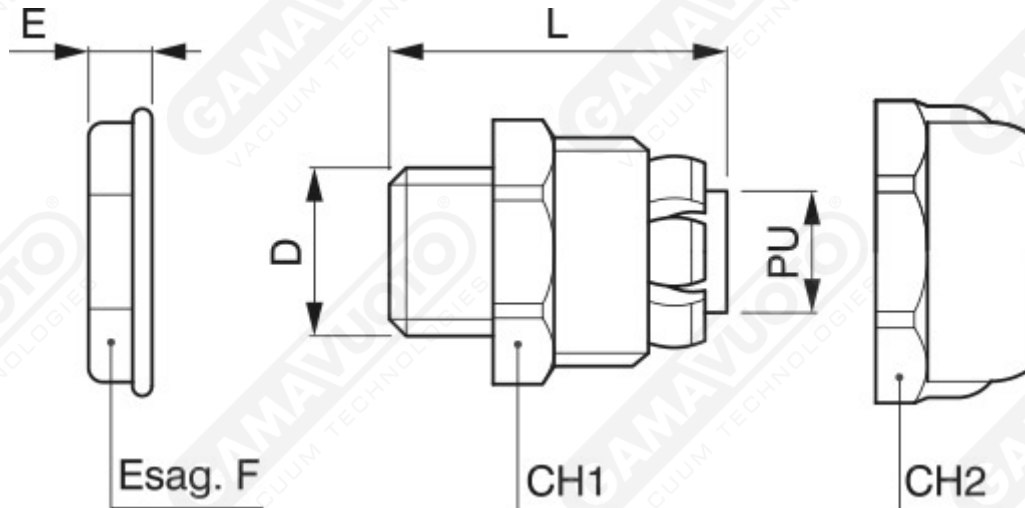

Fittings

These fittings are ideal for the attachment of flexible TVF tubes. They differ from the previous tubes in that they have a perfect vacuum seal, without the need for the traditional rubber link bands, and because they are easy and quick to mount. Material: self-extinguishing polypropylene.

Art. RP 1

Art.	PU	D	CH1	CH2	L	E	F
RP 1-1/2"	39	1-1/2"	66	72	61	8	56
RP 2"	45.5	2"	73	80	73	8.5	70