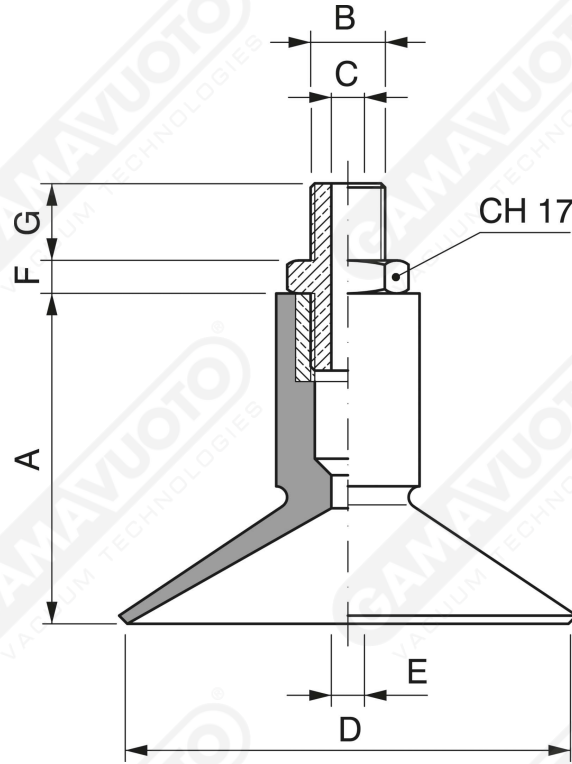

Flat VC-LINE suction cups with male support

Art. VCPM 30 ÷ 80

Art.	A	B	C	D	E	F	G
VCPM 30	38	1/4	6	30	5	5	8
VCPM 40	40	1/4	6	40	5	5	8
VCPM 50	43	1/4	6	50	6	5	8
VCPM 60	45	1/4	6	60	6	5	8
VCPM 80	50	1/4	6	80	6	5	8