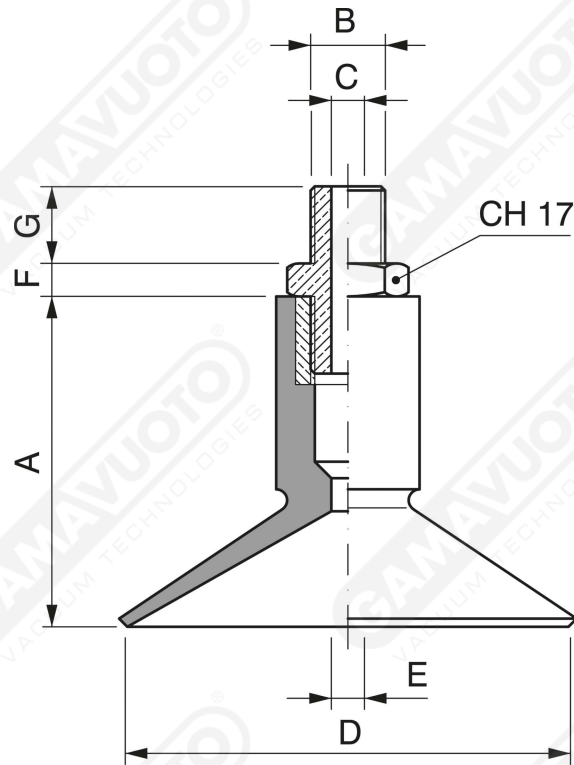

## Flat VC-LINE suction cups with male support

Art. VCPM 30 ÷ 80

Art.	A	B	C	D	E	F	G
VCPM 30	38	1/4	6	30	5	5	8
VCPM 40	40	1/4	6	40	5	5	8
VCPM 50	43	1/4	6	50	6	5	8
VCPM 60	45	1/4	6	60	6	5	8
VCPM 80	50	1/4	6	80	6	5	8