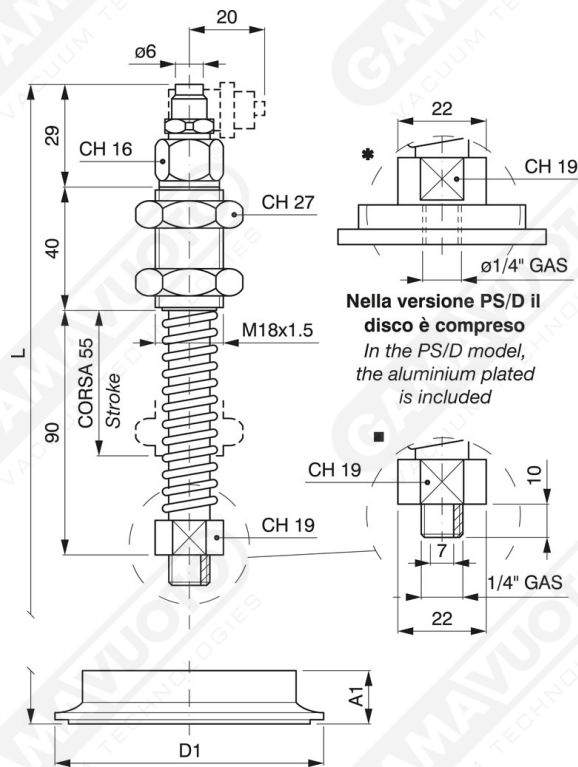

Standard suction-cup holders with male thread

- Rapid straight and "L" shaped joint
- Plastic tube diameter 6 x 8
- "L" shaped rapid joint = art. PS.....L

Nella versione PS/D il disco è compreso
In the PS/D model, the aluminium plated disc is included

Art.

Art.	A1	D1	L c25	L c55	L c80	L c120
■ PS65 1/4"	-	-	120	170	190	-
* PS/D 65	16	65	125	176	196	-
* PS/D 90	17.5	90	126.5	177.5	197.5	-
* PS/D 120	17	120	126	177	197	-

NB: the suction cups are supplied on request, specifying the material