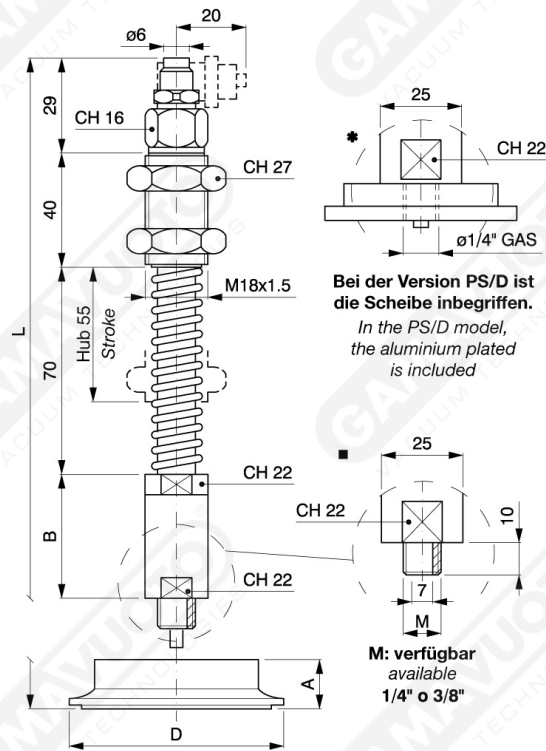

## Standard suction-cup holders with valve and male thread

- Rapid straight and "L" shaped joint
- Plastic tube diameter 6 x 8
- Rapid "L" shaped joints = art PSV.....L

Bei der Version PS/D ist die Scheibe inbegriffen.  
In the PS/D model, the aluminium plated is included

M: verfügbar available  
1/4" o 3/8"

Art.

Art.	A	B	D	L c 25	L c55	L c80
■ PSV 65 1/4"	-	51	-	157.5	200	229.5
■ PSV 65 3/8"	-	51	-	157.5	200	229.5
* PSV/D 65	16	51	65	163.5	206	235.5
* PSV/D 90	17.5	51	90	165	207.5	237
* PSV/D 120	17	51	120	164.5	207	236.5