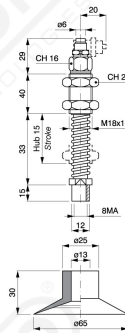

Art. PS 65/1 C. 15 x art. VSP 65/1