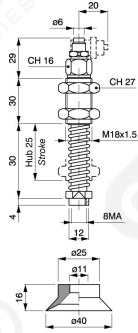

Special suction-cup holders

Special suction cups-holders

Art. PS 40/1 C. 25 x art. VSP 40/1