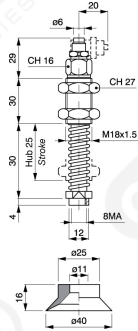

Special suction-cup holders

Special suction cups-holders

Art. PS 40/1 C. 25 x art. VSP 40/1