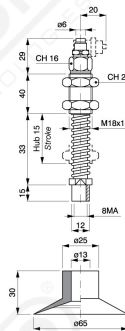

Art. PS 65/1 C. 15 x art. VSP 65/1