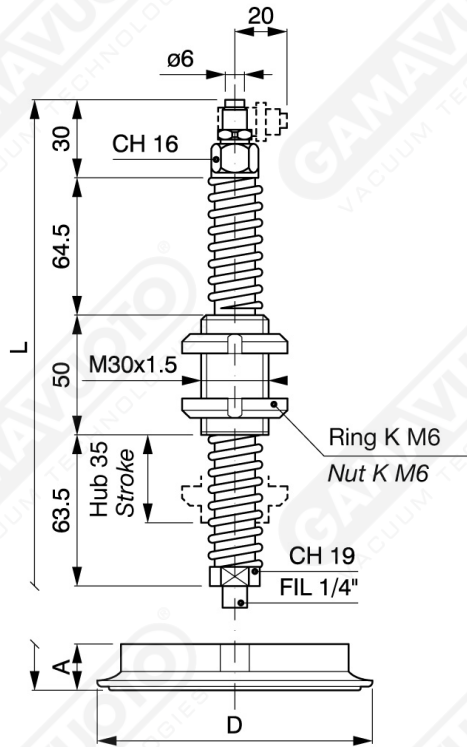

Magnum suction-cup holders double springing

Rapid straight or "L" shaped joint for plastic tube diameter 6x8 = art. PMMD.....L

Art. PMMD 90/120/160

Art.	A	D	L
PMMD 90	17.5	90	225.5
PMMD 120	17	120	225
PMMD 160	24	160	232