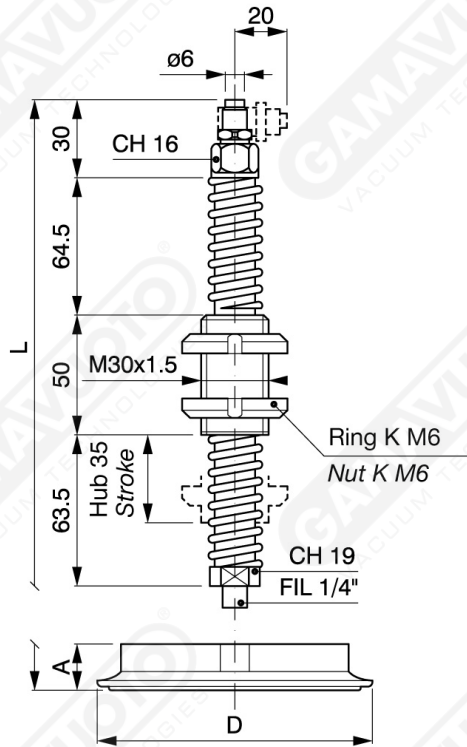

## Magnum suction-cup holders double springing

Rapid straight or "L" shaped joint for plastic tube diameter 6x8 = art. PMMD.....L

**Art. PMMD 90/120/160**

Art.	A	D	L
PMMD 90	17.5	90	225.5
PMMD 120	17	120	225
PMMD 160	24	160	232