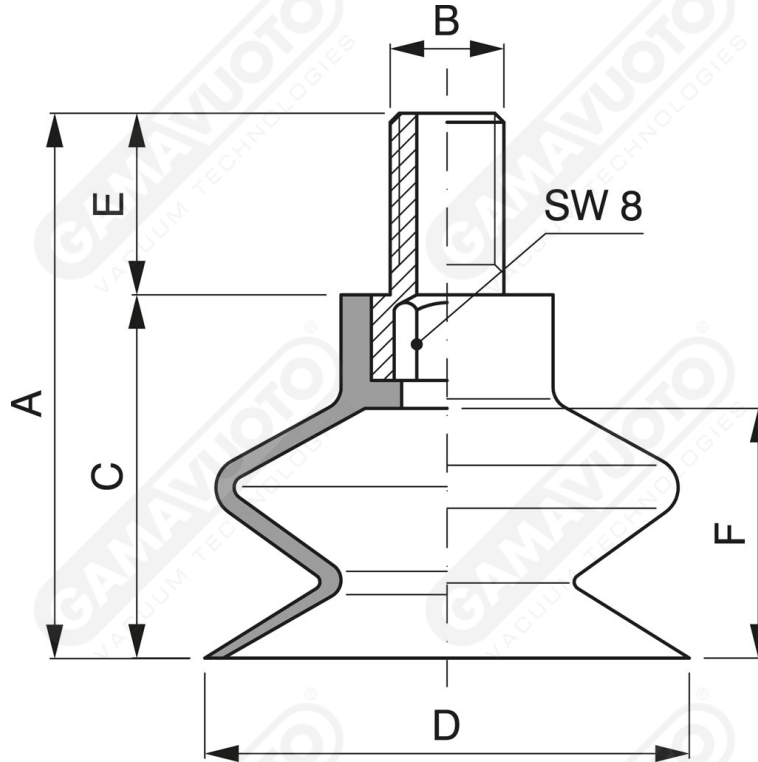

Special bellow suction caps with male vulcanized support

Art. SM 25 08 - SM 32 08 - SM 44 10

Art.	A	B	C	DØ	E	F	S W
SM 25 08	40	8 MA	28	25	12	22	6
SM 32 08	40	8 MA	28	32	12	22	6
SM 44 10	52	10 MA	36	44	16	25	8