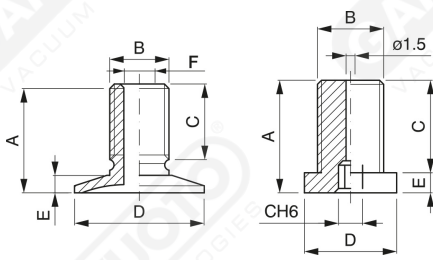

Supports for suction cups SUM

**Art. SUM
10/11/12/13/16/17/18/22/24/25/26/
28/34/47/48/51**

Art.	A	B	C	D	EØ	F
SUM 10	15	6 MA	1	5	12	3.15
SUM 11	15	6 MA	1	5	15	3.15
SUM 12	23	6 MA	1	12	12	3
SUM 13	23	8 MA	1	12	12	3
SUM 16	25	8 MA	1	7.8	18	3
SUM 17	33	1/4"	1	22	18	4.5
SUM 17 1/8	33	1/8"	1	22	18	4.5
SUM 18	24.5	1/4"	1	10	19	4.5
SUM 22	25	1/4"	2	10.5	24	4.5
SUM 24	39	1/4"	2.5	24.5	25	4.5
SUM 25	26.5	1/8"	3.5	12.5	34.5	4.5
SUM 26	26.5	1/4"	3.5	12.5	34.5	4.5
SUM 28	26	1/8"	4	14	49	4.5
SUM 34	32	1/4"	4	13	24	4.5
SUM 47	23.5	1/8"	1	11	19	5
SUM 48	26.5	1/4"	4	13	25	4.5
SUM 51	20	8 MA	4	8	24	4.5