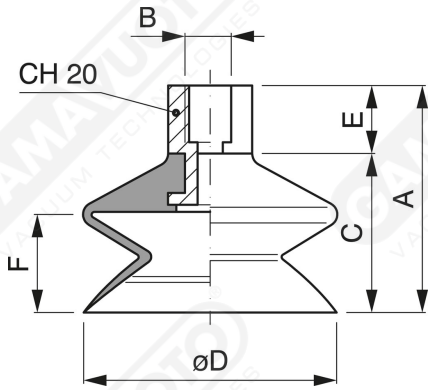

Special bellow suction cups with external vulcanized female support

Art. SFS 40 01 ÷ SFS 85 01

Art	A	B	C	D	E	F
SFS 40 01	52	1/4"	35	40	17	18
SFS 50 01	54	1/4"	37	50	17	20
SFS 60 01	56	1/4"	39	60	17	21
SFS 85 01	67	1/4"	50	85	17	31

Art. SFS 40 02 ÷ SFS 85 02

Art	A	B	C	D	E	F
SFS 40 02	69	1/4"	52	40	17	35
SFS 50 02	72	1/4"	55	50	17	38
SFS 60 02	75	1/4"	58	60	17	41
SFS 85 02	95	1/4"	78	85	17	58