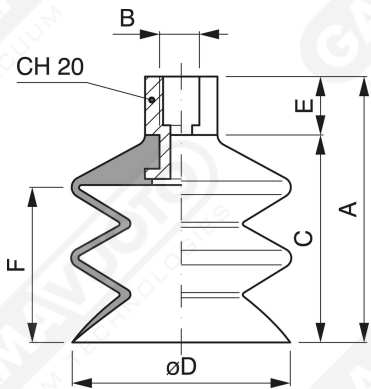

Special bellow suction cups with external vulcanized female support

Art. SFS 40 01 ÷ SFS 85 01

Art	A	B	C	D	E	F
SFS 40 01	52	1/4"	35	40	17	18
SFS 50 01	54	1/4"	37	50	17	20
SFS 60 01	56	1/4"	39	60	17	21
SFS 85 01	67	1/4"	50	85	17	31

Art. SFS 40 02 ÷ SFS 85 02

Art	A	B	C	D	E	F
SFS 40 02	69	1/4"	52	40	17	35
SFS 50 02	72	1/4"	55	50	17	38
SFS 60 02	75	1/4"	58	60	17	41
SFS 85 02	95	1/4"	78	85	17	58