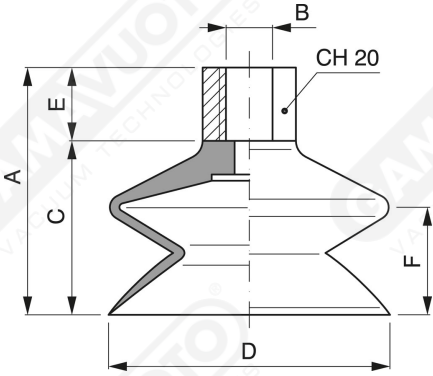

Special bellow suction caps with fixed female support

Art. SF 40 00 ÷ SF 85 00

Art	A	B	C	DØ	E	F
SF 43 00	45	1/4"	30	43	15	14
SF 60 00	51	1/4"	36	60	15	18
SF 85 00	68	1/4"	50	85	15	30

NB: support not vulcanized but not dismountable.

Art. SF 43 02 - SF 60 02 - SF 85 01

Art	A	B	C	DØ	E	F
SF 43 02	61	1/4"	46	43	15	29
SF 60 02	70	1/4"	55	60	15	37
SF 85 01	100	1/4"	78	85	15	58

NB: support not vulcanized but not dismountable.