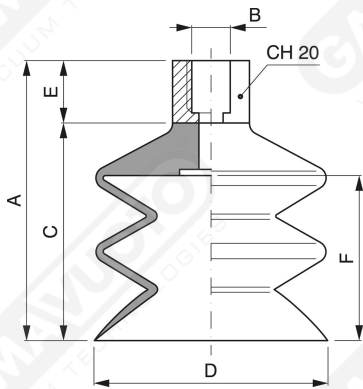

Special bellow suction caps with fixed female support

Art. SF 40 00 ÷ SF 85 00

Art	A	B	C	DØ	E	F
SF 43 00	45	1/4"	30	43	15	14
SF 60 00	51	1/4"	36	60	15	18
SF 85 00	68	1/4"	50	85	15	30

NB: support not vulcanized but not dismountable.

Art. SF 43 02 - SF 60 02 - SF 85 01

Art	A	B	C	DØ	E	F
SF 43 02	61	1/4"	46	43	15	29
SF 60 02	70	1/4"	55	60	15	37
SF 85 01	100	1/4"	78	85	15	58

NB: support not vulcanized but not dismountable.