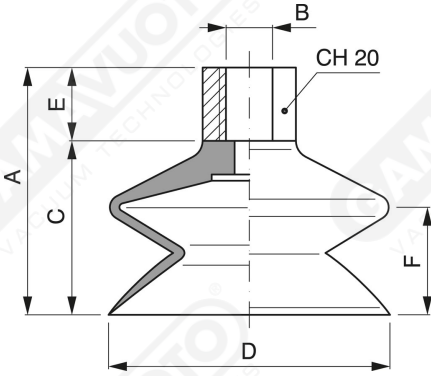

Special bellow suction caps with fixed female support

Art. SF 40 00 ÷ SF 85 00

Art	A	B	C	DØ	E	F
SF 43 00	45	1/4"	30	43	15	14
SF 60 00	51	1/4"	36	60	15	18
SF 85 00	68	1/4"	50	85	15	30

NB: support not vulcanized but not dismountable.

Art. SF 43 02 - SF 60 02 - SF 85 01

Art	A	B	C	DØ	E	F
SF 43 02	61	1/4"	46	43	15	29
SF 60 02	70	1/4"	55	60	15	37
SF 85 01	100	1/4"	78	85	15	58

NB: support not vulcanized but not dismountable.