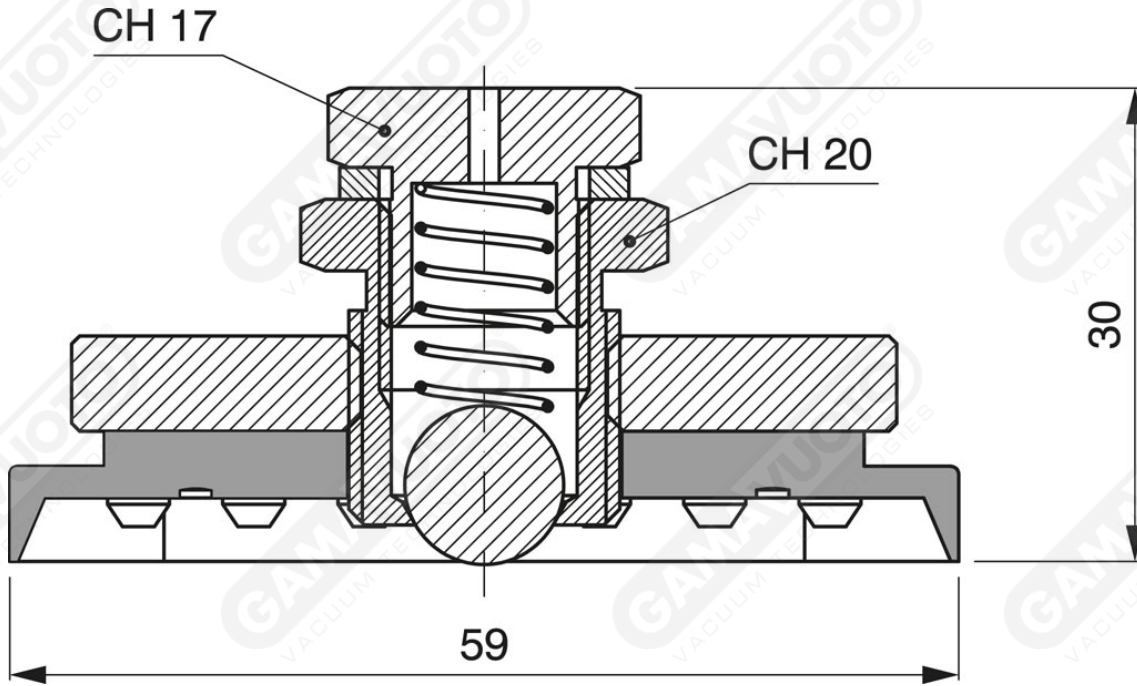

Rectangular suction cups with spherical relief valve

Art. VRT 59