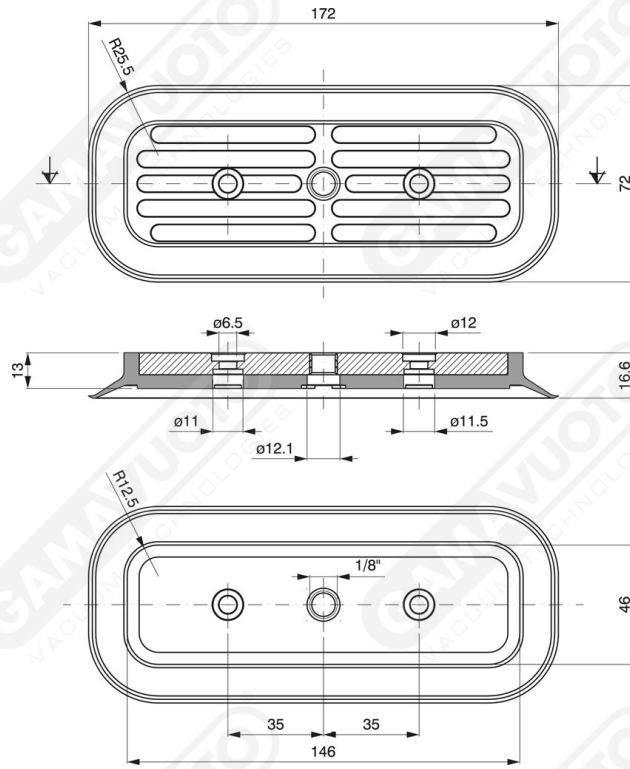

**Rectangular suction cups with vulcanized female support**

**Art. VR 172/1**