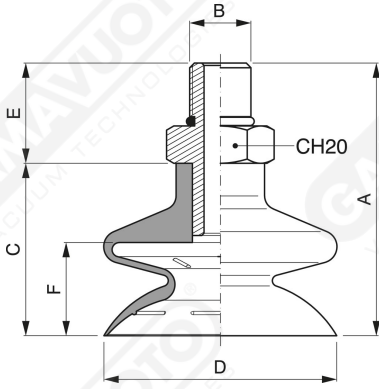

Special bellow suction caps with external male vulcanized support

Art	A	B	C	DØ	E	F
SMS 40 01	56.5	1/4"	35	40	21.5	18
SMS 50 01	58.5	1/4"	37	50	21.5	20
SMS 60 01	60.5	1/4"	39	60	21.5	21
SMS 85 01	71.5	1/4"	50	85	21.5	31

Art. SMS 40 01 ÷ SMS 85 01

Art	A	B	C	DØ	E	F
SMS 40 02	73.5	1/4"	51.5	40	21.5	34.5
SMS 50 02	78.5	1/4"	57	50	21.5	40
SMS 60 02	79.5	1/4"	58	60	21.5	41
SMS 85 02	99.5	1/4"	78	85	21.5	58

Art. SMS 40 02 ÷ SMS 85 02