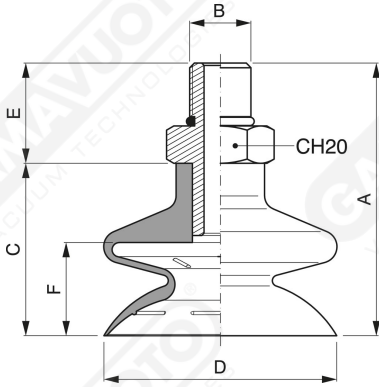

**Special bellow suction caps with external male vulcanized support**

Art	A	B	C	DØ	E	F
<b>SMS 40 01</b>	56.5	1/4"	35	40	21.5	18
<b>SMS 50 01</b>	58.5	1/4"	37	50	21.5	20
<b>SMS 60 01</b>	60.5	1/4"	39	60	21.5	21
<b>SMS 85 01</b>	71.5	1/4"	50	85	21.5	31

**Art. SMS 40 01 ÷ SMS 85 01**

Art	A	B	C	DØ	E	F
<b>SMS 40 02</b>	73.5	1/4"	51.5	40	21.5	34.5
<b>SMS 50 02</b>	78.5	1/4"	57	50	21.5	40
<b>SMS 60 02</b>	79.5	1/4"	58	60	21.5	41
<b>SMS 85 02</b>	99.5	1/4"	78	85	21.5	58