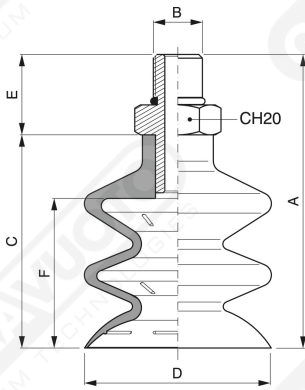

**Special bellow suction caps with external male vulcanized support**

Art	A	B	C	DØ	E	F
<b>SMS 40 01</b>	56.5	1/4"	35	40	21.5	18
<b>SMS 50 01</b>	58.5	1/4"	37	50	21.5	20
<b>SMS 60 01</b>	60.5	1/4"	39	60	21.5	21
<b>SMS 85 01</b>	71.5	1/4"	50	85	21.5	31

**Art. SMS 40 01 ÷ SMS 85 01**

Art	A	B	C	DØ	E	F
<b>SMS 40 02</b>	73.5	1/4"	51.5	40	21.5	34.5
<b>SMS 50 02</b>	78.5	1/4"	57	50	21.5	40
<b>SMS 60 02</b>	79.5	1/4"	58	60	21.5	41
<b>SMS 85 02</b>	99.5	1/4"	78	85	21.5	58