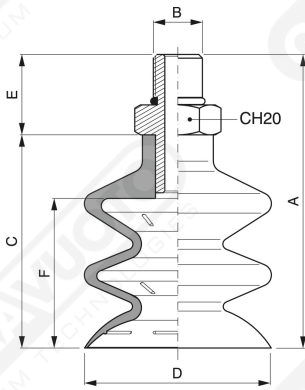

Special bellow suction caps with external male vulcanized support

Art	A	B	C	DØ	E	F
SMS 40 01	56.5	1/4"	35	40	21.5	18
SMS 50 01	58.5	1/4"	37	50	21.5	20
SMS 60 01	60.5	1/4"	39	60	21.5	21
SMS 85 01	71.5	1/4"	50	85	21.5	31

Art. SMS 40 01 ÷ SMS 85 01

Art	A	B	C	DØ	E	F
SMS 40 02	73.5	1/4"	51.5	40	21.5	34.5
SMS 50 02	78.5	1/4"	57	50	21.5	40
SMS 60 02	79.5	1/4"	58	60	21.5	41
SMS 85 02	99.5	1/4"	78	85	21.5	58

Art. SMS 40 02 ÷ SMS 85 02