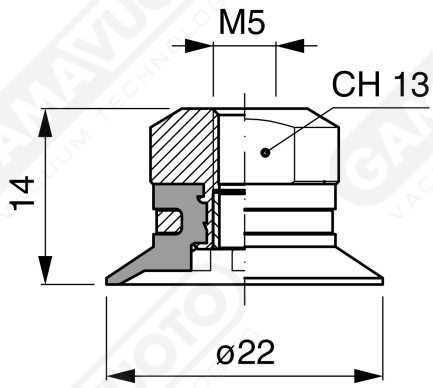

Art. AF 20 61

with filter and check valve

Art. AF 20 63

without filter

Art. AF 20 64

with check valve without filter

F-LINE suction cups AM - AF series

- Art. AF 20 90**
with filter
- Art. AF 20 91**
with check valve
- Art. AF 20 93**
without filter