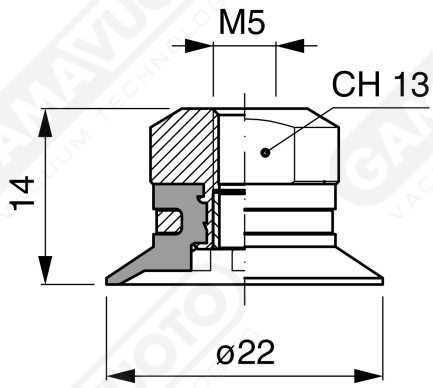

**Art. AF 20 61**

with filter and check valve

**Art. AF 20 63**

without filter

**Art. AF 20 64**

with check valve without filter

F-LINE suction cups AM - AF series

- Art. AF 20 90**  
with filter
- Art. AF 20 91**  
with check valve
- Art. AF 20 93**  
without filter