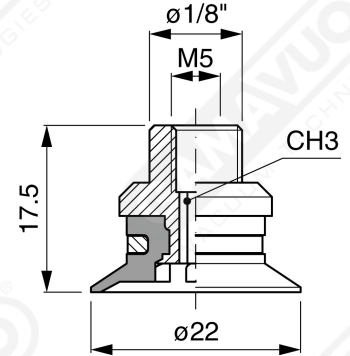

Finned flat suction cups AF 20 Series

Art. AF 20 45

Art. AF 20 00

Art. AF 20 20

Art. AF 20 40

Art. AF 20 60 ÷ 64

Art. AF 20 60

with filter

Art. AF 20 61

with filter and check valve

Art. AF 20 63

without filter

Art. AF 20 64

with check valve without filter

F-LINE suction cups AM - AF series

- Art. AF 20 90**
with filter
- Art. AF 20 91**
with check valve
- Art. AF 20 93**
without filter