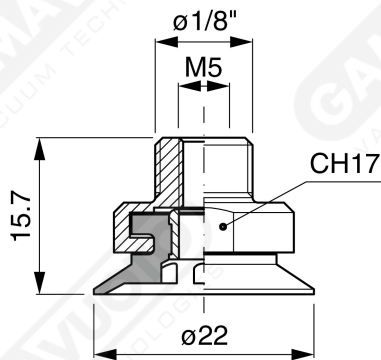

Finned flat suction cups AF 20 Series

Art. AF 20 45

Art. AF 20 00

Art. AF 20 20

Art. AF 20 40

Art. AF 20 60 ÷ 64

Art. AF 20 60

with filter

Art. AF 20 61

with filter and check valve

Art. AF 20 63

without filter

Art. AF 20 64

with check valve without filter

F-LINE suction cups AM - AF series

- Art. AF 20 90**
with filter
- Art. AF 20 91**
with check valve
- Art. AF 20 93**
without filter