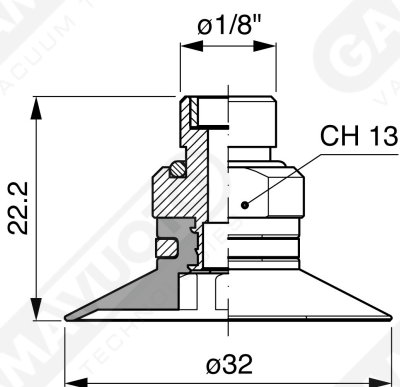

Finned flat suction cups AF 30 Series

Art. AF 30 45

Art. AF 30 00

Art. AF 30 20

Art. AF 30 40

Art. AF 30 50

Art. AF 30 60/61/63/64

Art. AF 30 60

with filter

Art. AF 30 61

with filter and check valve

Art. AF 30 63

without filter

Art. AF 30 64

with check valve without filter

Art. AF 30 62
with relief valve and filter