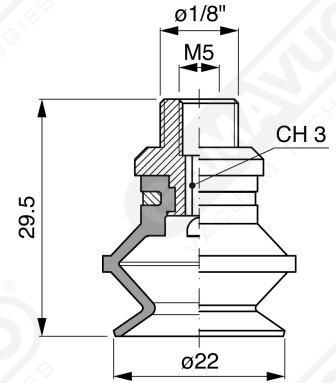

**Bellows suction cups BF 20 Series**

**Art. BF 20 35**

**Art. BF 20 00**

**Art. BF 20 20**

**Art. BF 20 30**

**Art. BF 20 60 ÷ 64**

**Art. BF 20 60**

with filter

**Art. BF 20 61**

with filter and check valve

**Art. BF 20 63**

without filter ohne Filter

**Art. BF 20 64**

with check valve without filter

F-LINE suction cups BM - BF series

**Art. BF 20 90**