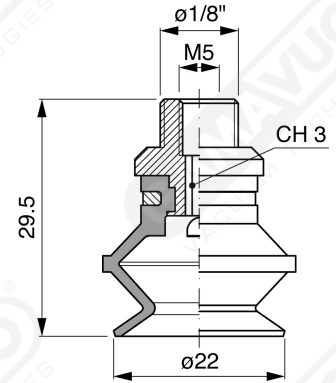

Bellows suction cups BF 20 Series

Art. BF 20 35

Art. BF 20 00

Art. BF 20 20

Art. BF 20 30

Art. BF 20 60 ÷ 64

Art. BF 20 60

with filter

Art. BF 20 61

with filter and check valve

Art. BF 20 63

without filter ohne Filter

Art. BF 20 64

with check valve without filter

F-LINE suction cups BM - BF series

Art. BF 20 90