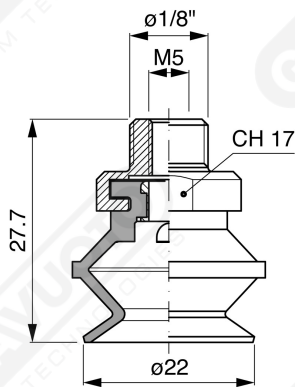

Bellows suction cups BF 20 Series

Art. BF 20 35

Art. BF 20 00

Art. BF 20 20

Art. BF 20 30

Art. BF 20 60 ÷ 64

Art. BF 20 60

with filter

Art. BF 20 61

with filter and check valve

Art. BF 20 63

without filter ohne Filter

Art. BF 20 64

with check valve without filter

F-LINE suction cups BM - BF series

Art. BF 20 90

with filter

Art. BF 20 91

with check valve

Art. BF 20 93

without filter

Art. BF 20 90 ÷ 93