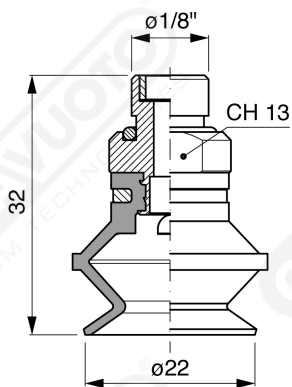

**Bellows suction cups BF 20 Series**

**Art. BF 20 35**

**Art. BF 20 00**

**Art. BF 20 20**

**Art. BF 20 30**

**Art. BF 20 60 ÷ 64**

**Art. BF 20 60**

with filter

**Art. BF 20 61**

with filter and check valve

**Art. BF 20 63**

without filter ohne Filter

**Art. BF 20 64**

with check valve without filter

F-LINE suction cups BM - BF series

**Art. BF 20 90**