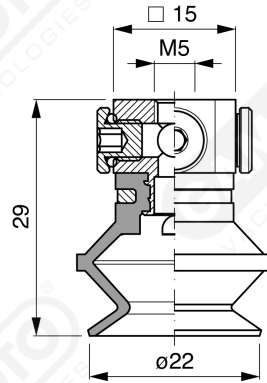

Bellows suction cups BF 20 Series

Art. BF 20 35

Art. BF 20 00

Art. BF 20 20

Art. BF 20 30

Art. BF 20 60 ÷ 64

Art. BF 20 60

with filter

Art. BF 20 61

with filter and check valve

Art. BF 20 63

without filter ohne Filter

Art. BF 20 64

with check valve without filter

F-LINE suction cups BM - BF series

Art. BF 20 90