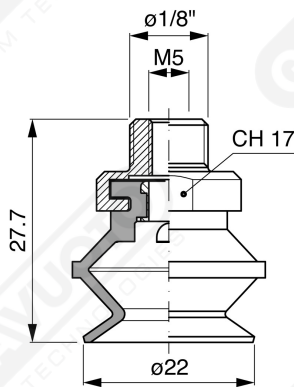

**Bellows suction cups BF 20 Series**

**Art. BF 20 35**

**Art. BF 20 00**

**Art. BF 20 20**

**Art. BF 20 30**

**Art. BF 20 60 ÷ 64**

**Art. BF 20 60**

with filter

**Art. BF 20 61**

with filter and check valve

**Art. BF 20 63**

without filter ohne Filter

**Art. BF 20 64**

with check valve without filter

F-LINE suction cups BM - BF series

**Art. BF 20 90**