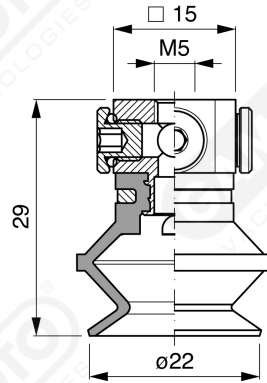

**Bellows suction cups BF 20 Series**

**Art. BF 20 35**

**Art. BF 20 00**

**Art. BF 20 20**

**Art. BF 20 30**

**Art. BF 20 60 ÷ 64**

**Art. BF 20 60**

with filter

**Art. BF 20 61**

with filter and check valve

**Art. BF 20 63**

without filter ohne Filter

**Art. BF 20 64**

with check valve without filter

F-LINE suction cups BM - BF series

**Art. BF 20 90**