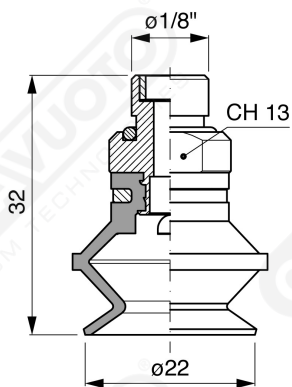

Bellows suction cups BF 20 Series

Art. BF 20 35

Art. BF 20 00

Art. BF 20 20

Art. BF 20 30

Art. BF 20 60 ÷ 64

Art. BF 20 60

with filter

Art. BF 20 61

with filter and check valve

Art. BF 20 63

without filter ohne Filter

Art. BF 20 64

with check valve without filter

F-LINE suction cups BM - BF series

Art. BF 20 90