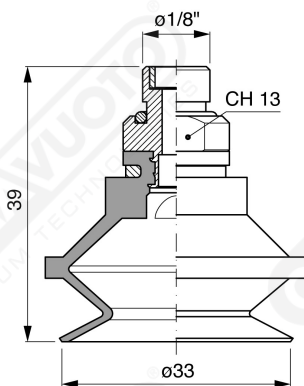

Bellows suction cups BF 30 Series

Art. BF 30 35

Art. BF 30 00

Art. BF 30 20

Art. BF 30 30

Art. BF 30 60 ÷ 64

Art. BF 30 60

with filter

Art. BF 30 61

with filter and check valve

Art. BF 30 63

without filter

Art. BF 30 64

with check valve without filter

F-LINE suction cups BM - BF series

Art. BF 30 90