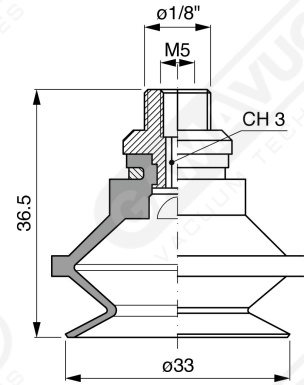

Bellows suction cups BF 30 Series

Art. BF 30 35

Art. BF 30 00

Art. BF 30 20

Art. BF 30 30

Art. BF 30 60 ÷ 64

Art. BF 30 60

with filter

Art. BF 30 61

with filter and check valve

Art. BF 30 63

without filter

Art. BF 30 64

with check valve without filter

F-LINE suction cups BM - BF series

Art. BF 30 90