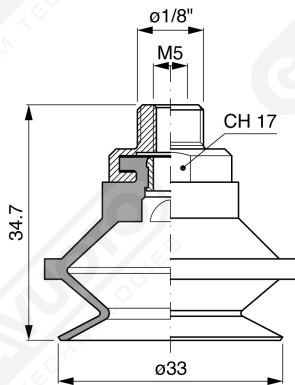

Bellows suction cups BF 30 Series

Art. BF 30 35

Art. BF 30 00

Art. BF 30 20

Art. BF 30 30

Art. BF 30 60 ÷ 64

Art. BF 30 60

with filter

Art. BF 30 61

with filter and check valve

Art. BF 30 63

without filter

Art. BF 30 64

with check valve without filter

F-LINE suction cups BM - BF series

Art. BF 30 90