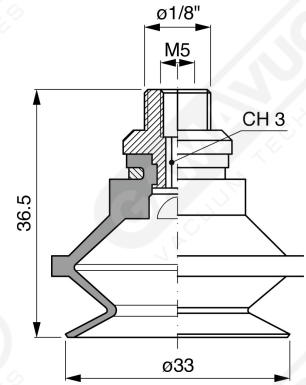

Bellows suction cups BF 30 Series

Art. BF 30 35

Art. BF 30 00

Art. BF 30 20

Art. BF 30 30

Art. BF 30 60 ÷ 64

Art. BF 30 60

with filter

Art. BF 30 61

with filter and check valve

Art. BF 30 63

without filter

Art. BF 30 64

with check valve without filter

F-LINE suction cups BM - BF series

Art. BF 30 90