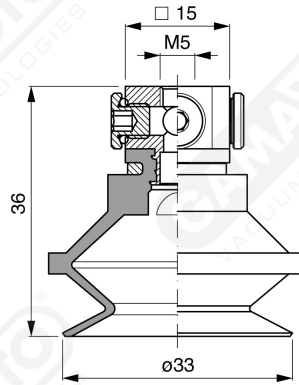

Bellows suction cups BF 30 Series

Art. BF 30 35

Art. BF 30 00

Art. BF 30 20

Art. BF 30 30

Art. BF 30 60 ÷ 64

Art. BF 30 60

with filter

Art. BF 30 61

with filter and check valve

Art. BF 30 63

without filter

Art. BF 30 64

with check valve without filter

F-LINE suction cups BM - BF series

Art. BF 30 90