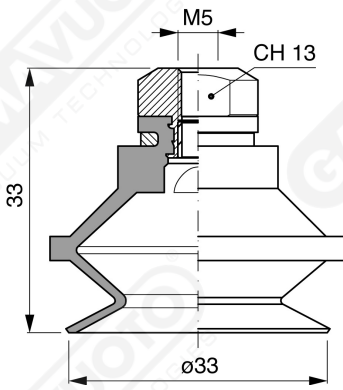

Bellows suction cups BF 30 Series

Art. BF 30 35

Art. BF 30 00

Art. BF 30 20

Art. BF 30 30

Art. BF 30 60 ÷ 64

Art. BF 30 60

with filter

Art. BF 30 61

with filter and check valve

Art. BF 30 63

without filter

Art. BF 30 64

with check valve without filter

F-LINE suction cups BM - BF series

Art. BF 30 90