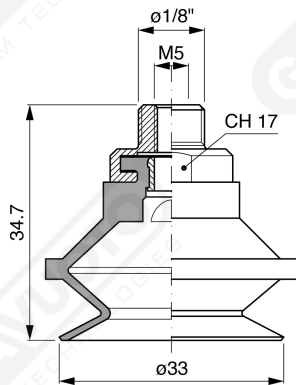

Bellows suction cups BF 30 Series

Art. BF 30 35

Art. BF 30 00

Art. BF 30 20

Art. BF 30 30

Art. BF 30 60 ÷ 64

Art. BF 30 60

with filter

Art. BF 30 61

with filter and check valve

Art. BF 30 63

without filter

Art. BF 30 64

with check valve without filter

F-LINE suction cups BM - BF series

Art. BF 30 90