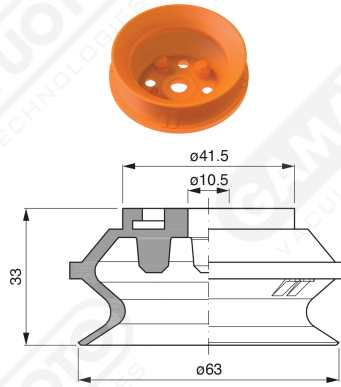

Bellows suction cups BF 63 Series

Art. BF 63 35

Art. BF 63 32/33

Code

.øA

BF 63 32

3/8"

BF 63 33

1/2"