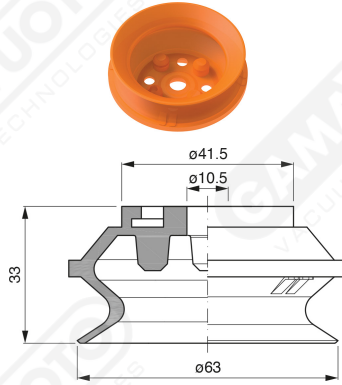

Bellows suction cups BF 63 Series

Art. BF 63 35

Art. BF 63 32/33

Code

.øA

BF 63 32

3/8"

BF 63 33

1/2"