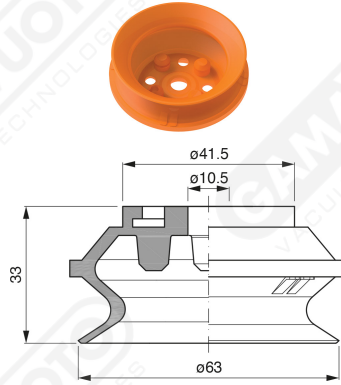

Bellows suction cups BF 63 Series

Art. BF 63 35

Art. BF 63 32/33

Code

.øA

BF 63 32

3/8"

BF 63 33

1/2"