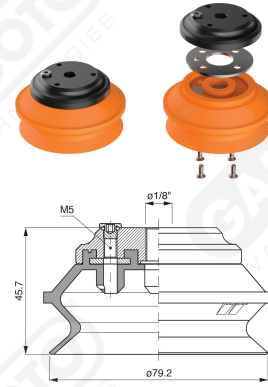

Bellows suction cups BF 75 Series

Art. BF 75 35

Art. BF 75 30

Art. BF 75 32/33

Code

. $\varnothing A$

BF 75 32

3/8"

BF 75 33

1/2"