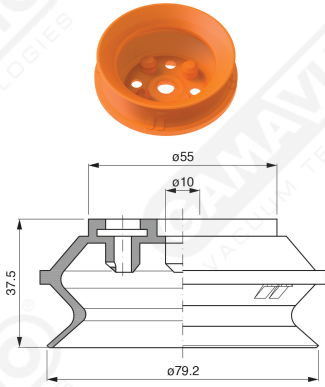

Bellows suction cups BF 75 Series

Art. BF 75 35

Art. BF 75 30

Art. BF 75 32/33

Code

.øA

BF 75 32

3/8"

BF 75 33

1/2"