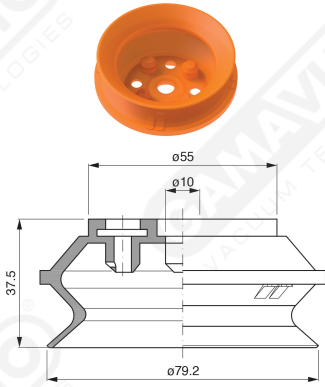

Bellows suction cups BF 75 Series

Art. BF 75 35

Art. BF 75 30

Art. BF 75 32/33

Code

. $\varnothing A$

BF 75 32

3/8"

BF 75 33

1/2"