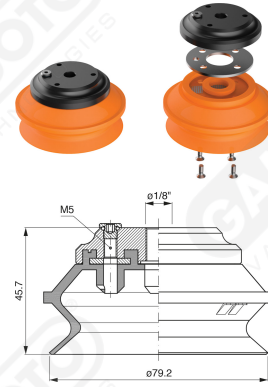

Bellows suction cups BF 75 Series

Art. BF 75 35

Art. BF 75 30

Art. BF 75 32/33

Code

.øA

BF 75 32

3/8"

BF 75 33

1/2"