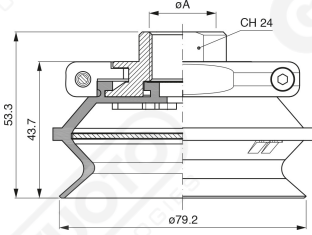

Bellows suction cups BF 78 Series

Art. BF 78 35

Art. BF 78 30

with internal filter

Art. BF 78 31

Art. BF 78 32

cod	.øA
BF 78 32	3/8"
BF 78 33	1/2"

F-LINE suction cups BM - BF series

with internal filter

Art. BF 78 321/331

Code

øA

BF 78 321

3/8"

BF 78 331

1/2"