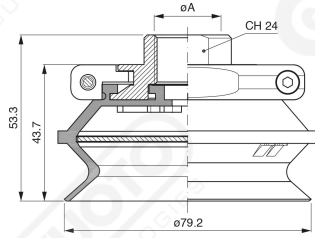

Bellows suction cups BF 78 Series

Art. BF 78 35

Art. BF 78 30

with internal filter

Art. BF 78 31

Art. BF 78 32

| cod | øA |
|-----------------|------|
| BF 78 32 | 3/8" |
| BF 78 33 | 1/2" |

F-LINE suction cups BM - BF series

with internal filter

Code

øA

BF 78 321

3/8"

BF 78 331

1/2"

Art. BF 78 321/331