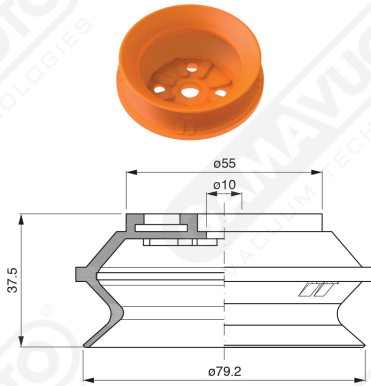

Bellows suction cups BF 78 Series

Art. BF 78 35

Art. BF 78 30

with internal filter

Art. BF 78 31

Art. BF 78 32

cod	.øA
BF 78 32	3/8"
BF 78 33	1/2"

F-LINE suction cups BM - BF series

with internal filter

Art. BF 78 321/331

Code

ϕA

BF 78 321

3/8"

BF 78 331

1/2"