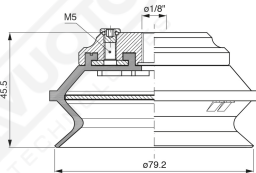

Bellows suction cups BF 78 Series

Art. BF 78 35

Art. BF 78 30

with internal filter

Art. BF 78 31

Art. BF 78 32

| cod | øA |
|-----------------|------|
| BF 78 32 | 3/8" |
| BF 78 33 | 1/2" |

F-LINE suction cups BM - BF series

with internal filter

Code

øA

BF 78 321

3/8"

BF 78 331

1/2"

Art. BF 78 321/331