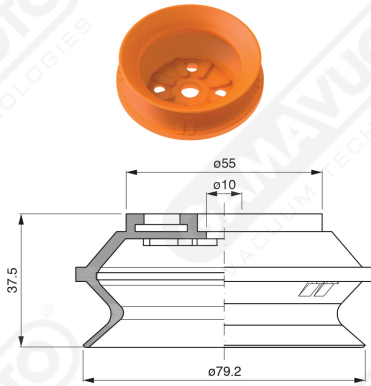

Bellows suction cups BF 78 Series

Art. BF 78 35

Art. BF 78 30

with internal filter

Art. BF 78 31

Art. BF 78 32

cod	.øA
BF 78 32	3/8"
BF 78 33	1/2"

F-LINE suction cups BM - BF series

with internal filter

Art. BF 78 321/331

Code

øA

BF 78 321

3/8"

BF 78 331

1/2"