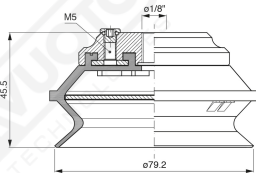

Bellows suction cups BF 78 Series

Art. BF 78 35

Art. BF 78 30

with internal filter

Art. BF 78 31

Art. BF 78 32

cod	.øA
BF 78 32	3/8"
BF 78 33	1/2"

F-LINE suction cups BM - BF series

with internal filter

Art. BF 78 321/331

Code

øA

BF 78 321

3/8"

BF 78 331

1/2"