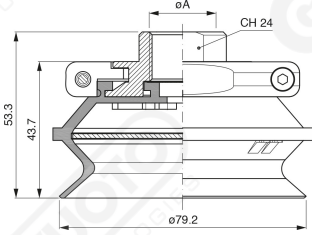

Bellows suction cups BF 78 Series

Art. BF 78 35

Art. BF 78 30

with internal filter

Art. BF 78 31

Art. BF 78 32

cod	.øA
BF 78 32	3/8"
BF 78 33	1/2"

F-LINE suction cups BM - BF series

with internal filter

Art. BF 78 321/331

Code

ϕA

BF 78 321

3/8"

BF 78 331

1/2"