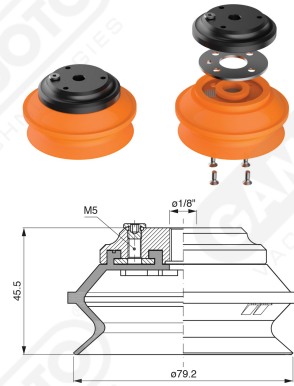

Bellows suction cups BF 78 Series

Art. BF 78 35

Art. BF 78 30

with internal filter

Art. BF 78 31

Art. BF 78 32

cod	.øA
BF 78 32	3/8"
BF 78 33	1/2"

F-LINE suction cups BM - BF series

with internal filter

Art. BF 78 321/331

Code

ϕA

BF 78 321

3/8"

BF 78 331

1/2"