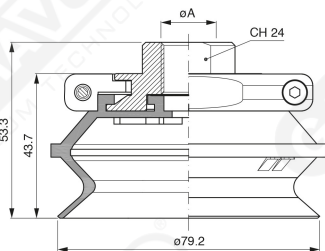

Bellows suction cups BF 78 Series

Art. BF 78 35

Art. BF 78 30

with internal filter

Art. BF 78 31

Art. BF 78 32

| cod | øA |
|-----------------|------|
| BF 78 32 | 3/8" |
| BF 78 33 | 1/2" |

F-LINE suction cups BM - BF series

with internal filter

Code

øA

BF 78 321

3/8"

BF 78 331

1/2"

Art. BF 78 321/331