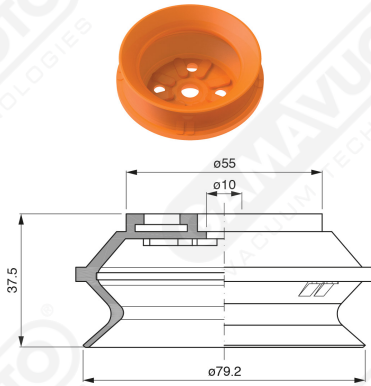

Bellows suction cups BF 78 Series

Art. BF 78 35

Art. BF 78 30

with internal filter

Art. BF 78 31

Art. BF 78 32

| cod | øA |
|-----------------|------|
| BF 78 32 | 3/8" |
| BF 78 33 | 1/2" |

F-LINE suction cups BM - BF series

with internal filter

Code

øA

BF 78 321

3/8"

BF 78 331

1/2"

Art. BF 78 321/331