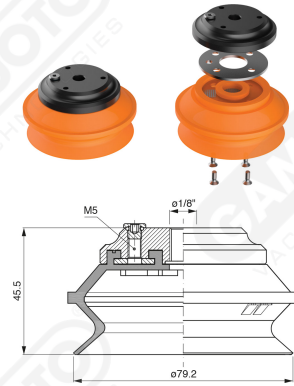

Bellows suction cups BF 78 Series

Art. BF 78 35

Art. BF 78 30

with internal filter

Art. BF 78 31

Art. BF 78 32

cod	.øA
BF 78 32	3/8"
BF 78 33	1/2"

F-LINE suction cups BM - BF series

with internal filter

Art. BF 78 321/331

Code

øA

BF 78 321

3/8"

BF 78 331

1/2"