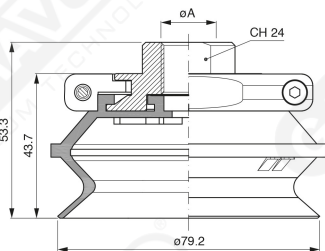

Bellows suction cups BF 78 Series

Art. BF 78 35

Art. BF 78 30

with internal filter

Art. BF 78 31

Art. BF 78 32

cod	.øA
BF 78 32	3/8"
BF 78 33	1/2"

F-LINE suction cups BM - BF series

with internal filter

Art. BF 78 321/331

Code

ϕA

BF 78 321

3/8"

BF 78 331

1/2"