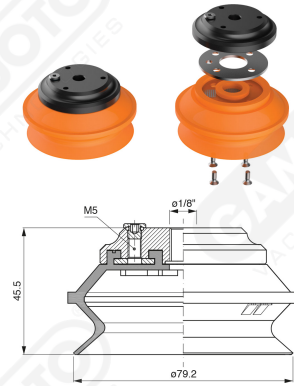

Bellows suction cups BF 78 Series

Art. BF 78 35

Art. BF 78 30

with internal filter

Art. BF 78 31

Art. BF 78 32

| cod | øA |
|-----------------|------|
| BF 78 32 | 3/8" |
| BF 78 33 | 1/2" |

F-LINE suction cups BM - BF series

with internal filter

Code

øA

BF 78 321

3/8"

BF 78 331

1/2"

Art. BF 78 321/331