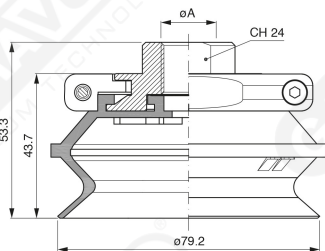

Bellows suction cups BF 78 Series

Art. BF 78 35

Art. BF 78 30

with internal filter

Art. BF 78 31

Art. BF 78 32

cod	.øA
BF 78 32	3/8"
BF 78 33	1/2"

F-LINE suction cups BM - BF series

with internal filter

Art. BF 78 321/331

Code

øA

BF 78 321

3/8"

BF 78 331

1/2"