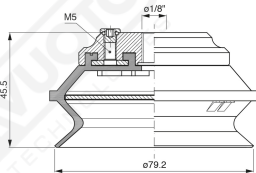

Bellows suction cups BF 78 Series

Art. BF 78 35

Art. BF 78 30

with internal filter

Art. BF 78 31

Art. BF 78 32

cod	.øA
BF 78 32	3/8"
BF 78 33	1/2"

F-LINE suction cups BM - BF series

with internal filter

Art. BF 78 321/331

Code

ϕA

BF 78 321

3/8"

BF 78 331

1/2"