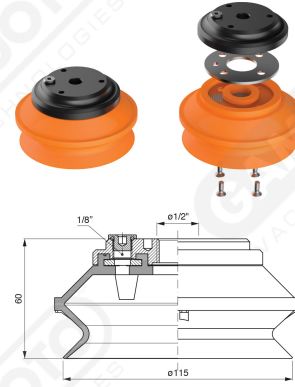

Bellows suction cups BF 110 Series

Art. BF 110 35

Art. BF 110 30

Art. BF 110 32/33

cod

. ϕA

BF 110 32

3/8"

BF 110 33

1/2"