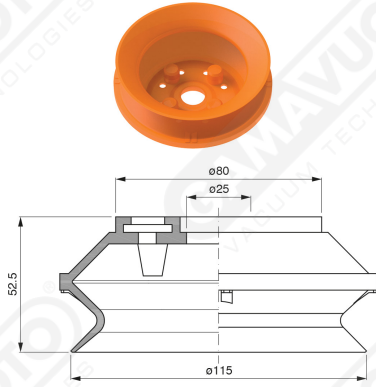

Bellows suction cups BF 110 Series

Art. BF 110 35

Art. BF 110 30

Art. BF 110 32/33

cod

. ϕA

BF 110 32

3/8"

BF 110 33

1/2"