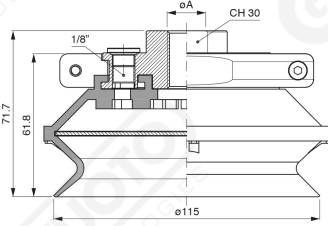

**Bellows suction cups BF 115 Series**

**Art. BF 115 35**

**Art. BF 115 30**

with internal filter

**Art. BF 115 31**

**Art. BF 115 32/33**

cod	øA
<b>BF 115 32</b>	3/8"
<b>BF 115 33</b>	1/2"

F-LINE suction cups BM - BF series

with internal filter

**Art. BF 115 321/331**

**cod**

**øA**

**BF 115 321**

**3/8"**

**BF 115 331**

**1/2"**