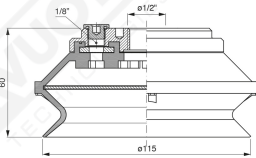

Bellows suction cups BF 115 Series

Art. BF 115 35

Art. BF 115 30

with internal filter

Art. BF 115 31

Art. BF 115 32/33

cod	.øA
BF 115 32	3/8"
BF 115 33	1/2"

F-LINE suction cups BM - BF series

with internal filter

Art. BF 115 321/331

cod

øA

BF 115 321

3/8"

BF 115 331

1/2"