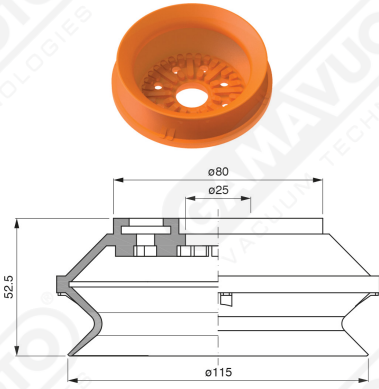

Bellows suction cups BF 115 Series

Art. BF 115 35

Art. BF 115 30

with internal filter

Art. BF 115 31

Art. BF 115 32/33

cod	.øA
BF 115 32	3/8"
BF 115 33	1/2"

F-LINE suction cups BM - BF series

with internal filter

Art. BF 115 321/331

cod

øA

BF 115 321

3/8"

BF 115 331

1/2"