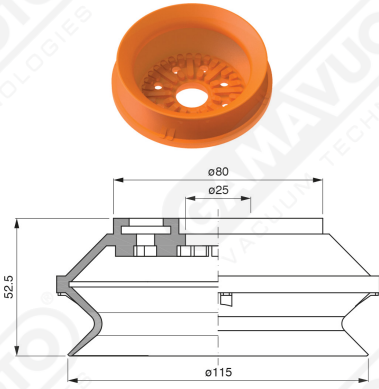

**Bellows suction cups BF 115 Series**

**Art. BF 115 35**

**Art. BF 115 30**

with internal filter

**Art. BF 115 31**

**Art. BF 115 32/33**

cod	.øA
<b>BF 115 32</b>	3/8"
<b>BF 115 33</b>	1/2"

F-LINE suction cups BM - BF series

with internal filter

**Art. BF 115 321/331**

**cod**

**øA**

**BF 115 321**

**3/8"**

**BF 115 331**

**1/2"**