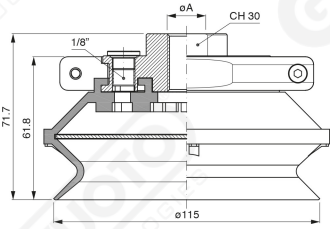

Bellows suction cups BF 115 Series

Art. BF 115 35

Art. BF 115 30

with internal filter

Art. BF 115 31

Art. BF 115 32/33

cod	.øA
BF 115 32	3/8"
BF 115 33	1/2"

F-LINE suction cups BM - BF series

with internal filter

Art. BF 115 321/331

cod

øA

BF 115 321

3/8"

BF 115 331

1/2"