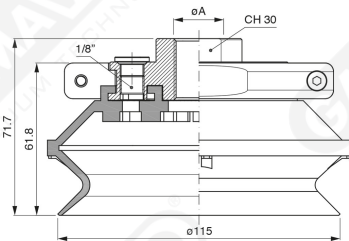

Bellows suction cups BF 115 Series

Art. BF 115 35

Art. BF 115 30

with internal filter

Art. BF 115 31

Art. BF 115 32/33

cod	.øA
BF 115 32	3/8"
BF 115 33	1/2"

F-LINE suction cups BM - BF series

with internal filter

Art. BF 115 321/331

cod

øA

BF 115 321

3/8"

BF 115 331

1/2"