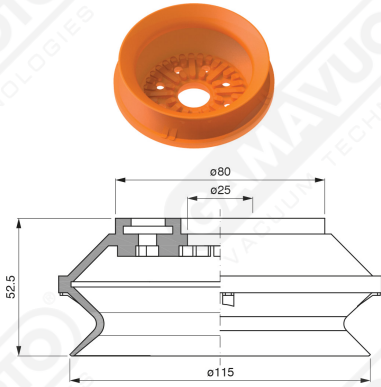

**Bellows suction cups BF 115 Series**

**Art. BF 115 35**

**Art. BF 115 30**

with internal filter

**Art. BF 115 31**

**Art. BF 115 32/33**

cod	.øA
<b>BF 115 32</b>	3/8"
<b>BF 115 33</b>	1/2"

F-LINE suction cups BM - BF series

with internal filter

**Art. BF 115 321/331**

**cod**

**øA**

**BF 115 321**

**3/8"**

**BF 115 331**

**1/2"**