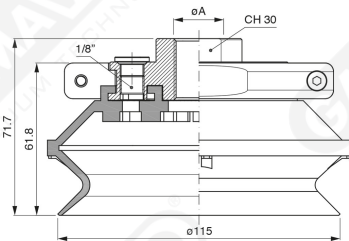

**Bellows suction cups BF 115 Series**

**Art. BF 115 35**

**Art. BF 115 30**

with internal filter

**Art. BF 115 31**

**Art. BF 115 32/33**

cod	øA
<b>BF 115 32</b>	3/8"
<b>BF 115 33</b>	1/2"

F-LINE suction cups BM - BF series

with internal filter

**Art. BF 115 321/331**

**cod**

**øA**

**BF 115 321**

**3/8"**

**BF 115 331**

**1/2"**