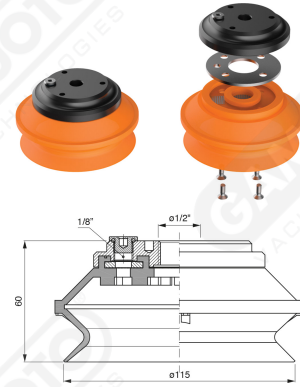

**Bellows suction cups BF 115 Series**

**Art. BF 115 35**

**Art. BF 115 30**

with internal filter

**Art. BF 115 31**

**Art. BF 115 32/33**

cod	.øA
<b>BF 115 32</b>	3/8"
<b>BF 115 33</b>	1/2"

F-LINE suction cups BM - BF series

with internal filter

**Art. BF 115 321/331**

**cod**

**øA**

**BF 115 321**

**3/8"**

**BF 115 331**

**1/2"**