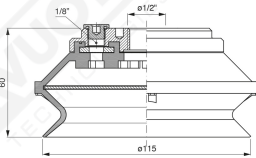

**Bellows suction cups BF 115 Series**

**Art. BF 115 35**

**Art. BF 115 30**

with internal filter

**Art. BF 115 31**

**Art. BF 115 32/33**

cod	øA
<b>BF 115 32</b>	3/8"
<b>BF 115 33</b>	1/2"

F-LINE suction cups BM - BF series

with internal filter

**Art. BF 115 321/331**

**cod**

**øA**

**BF 115 321**

**3/8"**

**BF 115 331**

**1/2"**