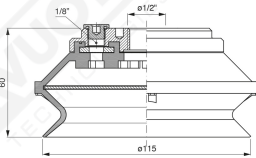

**Bellows suction cups BF 115 Series**

**Art. BF 115 35**

**Art. BF 115 30**

with internal filter

**Art. BF 115 31**

**Art. BF 115 32/33**

cod	.øA
<b>BF 115 32</b>	3/8"
<b>BF 115 33</b>	1/2"

F-LINE suction cups BM - BF series

with internal filter

**Art. BF 115 321/331**

**cod**

**øA**

**BF 115 321**

**3/8"**

**BF 115 331**

**1/2"**