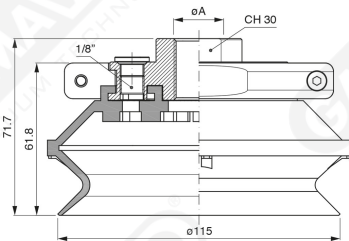

**Bellows suction cups BF 115 Series**

**Art. BF 115 35**

**Art. BF 115 30**

with internal filter

**Art. BF 115 31**

**Art. BF 115 32/33**

cod	.øA
<b>BF 115 32</b>	3/8"
<b>BF 115 33</b>	1/2"

F-LINE suction cups BM - BF series

with internal filter

**Art. BF 115 321/331**

**cod**

**øA**

**BF 115 321**

**3/8"**

**BF 115 331**

**1/2"**