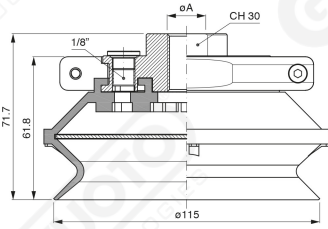

**Bellows suction cups BF 115 Series**

**Art. BF 115 35**

**Art. BF 115 30**

with internal filter

**Art. BF 115 31**

**Art. BF 115 32/33**

cod	.øA
<b>BF 115 32</b>	3/8"
<b>BF 115 33</b>	1/2"

F-LINE suction cups BM - BF series

with internal filter

**Art. BF 115 321/331**

**cod**

**øA**

**BF 115 321**

**3/8"**

**BF 115 331**

**1/2"**