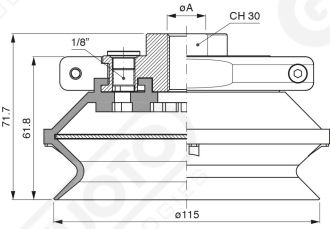

**Bellows suction cups BF 115 Series**

**Art. BF 115 35**

**Art. BF 115 30**

with internal filter

**Art. BF 115 31**

**Art. BF 115 32/33**

cod	.øA
<b>BF 115 32</b>	3/8"
<b>BF 115 33</b>	1/2"

F-LINE suction cups BM - BF series

with internal filter

**Art. BF 115 321/331**

**cod**

**øA**

**BF 115 321**

**3/8"**

**BF 115 331**

**1/2"**