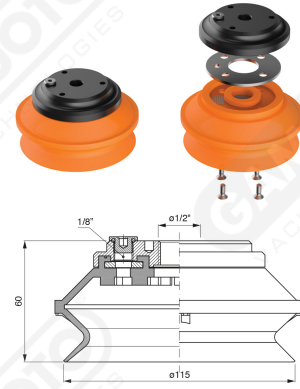

**Bellows suction cups BF 115 Series**

**Art. BF 115 35**

**Art. BF 115 30**

with internal filter

**Art. BF 115 31**

**Art. BF 115 32/33**

cod	.øA
<b>BF 115 32</b>	3/8"
<b>BF 115 33</b>	1/2"

F-LINE suction cups BM - BF series

with internal filter

**Art. BF 115 321/331**

**cod**

**øA**

**BF 115 321**

**3/8"**

**BF 115 331**

**1/2"**