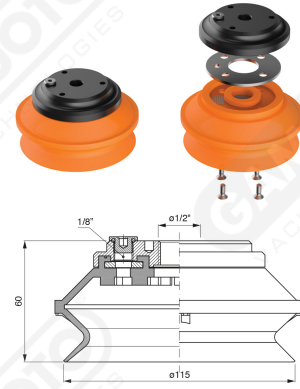

Bellows suction cups BF 115 Series

Art. BF 115 35

Art. BF 115 30

with internal filter

Art. BF 115 31

Art. BF 115 32/33

cod	.øA
BF 115 32	3/8"
BF 115 33	1/2"

F-LINE suction cups BM - BF series

with internal filter

Art. BF 115 321/331

cod

øA

BF 115 321

3/8"

BF 115 331

1/2"