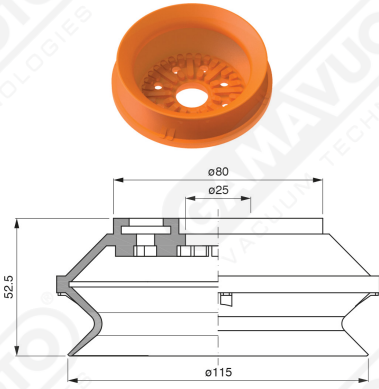

**Bellows suction cups BF 115 Series**

**Art. BF 115 35**

**Art. BF 115 30**

with internal filter

**Art. BF 115 31**

**Art. BF 115 32/33**

cod	øA
<b>BF 115 32</b>	3/8"
<b>BF 115 33</b>	1/2"

F-LINE suction cups BM - BF series

with internal filter

**Art. BF 115 321/331**

**cod**

**øA**

**BF 115 321**

**3/8"**

**BF 115 331**

**1/2"**