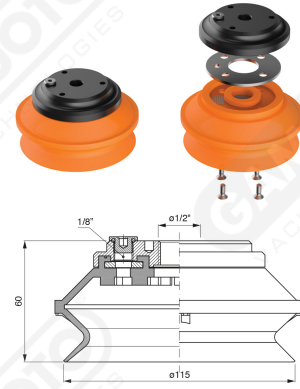

**Bellows suction cups BF 115 Series**

**Art. BF 115 35**

**Art. BF 115 30**

with internal filter

**Art. BF 115 31**

**Art. BF 115 32/33**

cod	øA
<b>BF 115 32</b>	3/8"
<b>BF 115 33</b>	1/2"

F-LINE suction cups BM - BF series

with internal filter

**Art. BF 115 321/331**

**cod**

**øA**

**BF 115 321**

**3/8"**

**BF 115 331**

**1/2"**