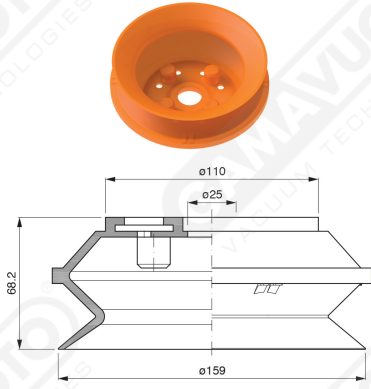

Bellows suction cups BF 150 Series

Art. BF 150 35

Art. BF 150 30

Art. BF 150 32/33

cod

.øA

BF 150 32

1/2"

BF 150 33

3/4"