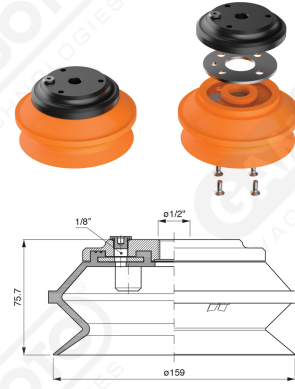

Bellows suction cups BF 150 Series

Art. BF 150 35

Art. BF 150 30

Art. BF 150 32/33

cod

.øA

BF 150 32

1/2"

BF 150 33

3/4"