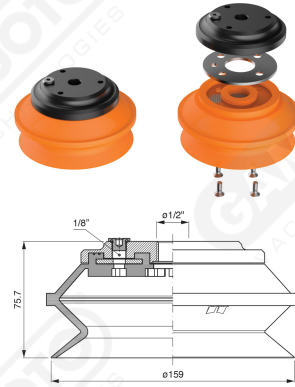

Bellows suction cups BF 160 Series

Art. BF 160 35

Art. BF 160 30

Art. BF 160 31

with internal filter

Art. BF 160 32/33

cod	øA
BF 160 32	1/2"
BF 160 33	3/4"

F-LINE suction cups BM - BF series

with internal filter

cod

øA

BF 160 321

1/2"

BF 160 331

3/4"

Art. BF 160 321/331