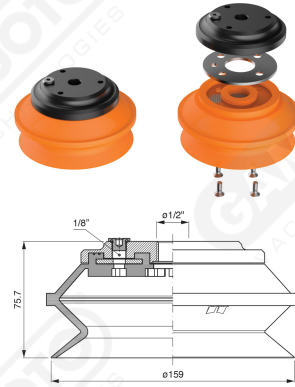

**Bellows suction cups BF 160 Series**

**Art. BF 160 35**

**Art. BF 160 30**

with internal filter

**Art. BF 160 31**

**Art. BF 160 32/33**

cod	.øA
<b>BF 160 32</b>	1/2"
<b>BF 160 33</b>	3/4"

F-LINE suction cups BM - BF series

with internal filter

**Art. BF 160 321/331**

**cod**

**øA**

**BF 160 321**

1/2"

**BF 160 331**

3/4"