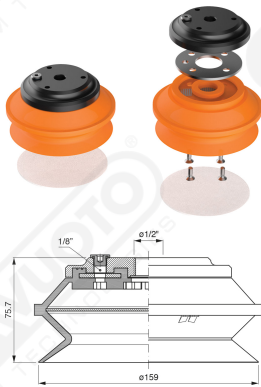

Bellows suction cups BF 160 Series

Art. BF 160 35

Art. BF 160 30

Art. BF 160 31

with internal filter

Art. BF 160 32/33

cod	.øA
BF 160 32	1/2"
BF 160 33	3/4"

F-LINE suction cups BM - BF series

with internal filter

cod

øA

BF 160 321

1/2"

BF 160 331

3/4"

Art. BF 160 321/331