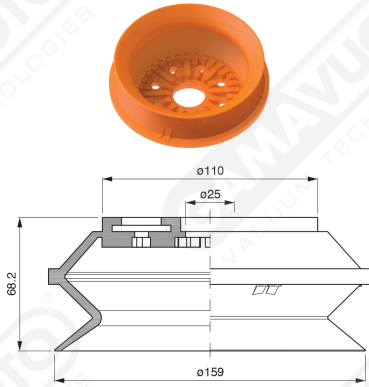

Bellows suction cups BF 160 Series

Art. BF 160 35

Art. BF 160 30

Art. BF 160 31

with internal filter

Art. BF 160 32/33

cod	øA
BF 160 32	1/2"
BF 160 33	3/4"

F-LINE suction cups BM - BF series

with internal filter

cod

øA

BF 160 321

1/2"

BF 160 331

3/4"

Art. BF 160 321/331