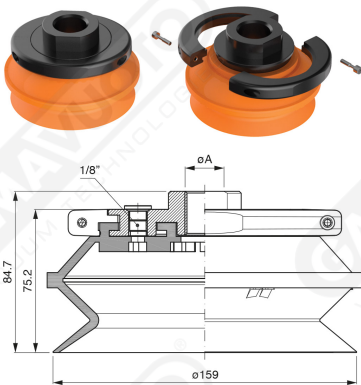

Bellows suction cups BF 160 Series

Art. BF 160 35

Art. BF 160 30

Art. BF 160 31

with internal filter

Art. BF 160 32/33

cod	.øA
BF 160 32	1/2"
BF 160 33	3/4"

F-LINE suction cups BM - BF series

with internal filter

cod

øA

BF 160 321

1/2"

BF 160 331

3/4"

Art. BF 160 321/331