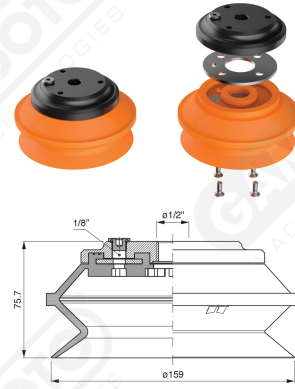

Bellows suction cups BF 160 Series

Art. BF 160 35

Art. BF 160 30

Art. BF 160 31

with internal filter

Art. BF 160 32/33

cod	øA
BF 160 32	1/2"
BF 160 33	3/4"

F-LINE suction cups BM - BF series

with internal filter

Art. BF 160 321/331

cod

øA

BF 160 321

1/2"

BF 160 331

3/4"