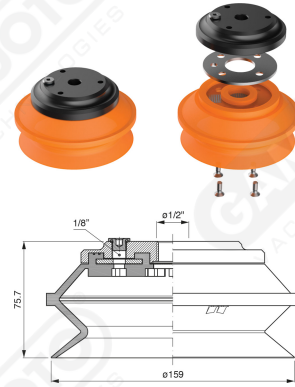

Bellows suction cups BF 160 Series

Art. BF 160 35

Art. BF 160 30

Art. BF 160 31

with internal filter

Art. BF 160 32/33

cod	.øA
BF 160 32	1/2"
BF 160 33	3/4"

F-LINE suction cups BM - BF series

with internal filter

cod

øA

BF 160 321

1/2"

BF 160 331

3/4"

Art. BF 160 321/331