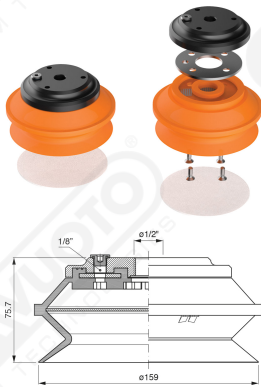

Bellows suction cups BF 160 Series

Art. BF 160 35

Art. BF 160 30

Art. BF 160 31

with internal filter

Art. BF 160 32/33

cod	øA
BF 160 32	1/2"
BF 160 33	3/4"

F-LINE suction cups BM - BF series

with internal filter

Art. BF 160 321/331

cod

øA

BF 160 321

1/2"

BF 160 331

3/4"