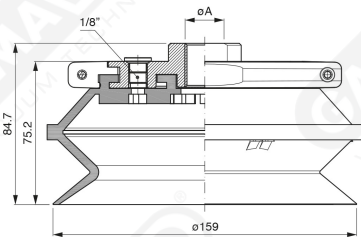

**Bellows suction cups BF 160 Series**

**Art. BF 160 35**

**Art. BF 160 30**

with internal filter

**Art. BF 160 31**

**Art. BF 160 32/33**

cod	.øA
<b>BF 160 32</b>	1/2"
<b>BF 160 33</b>	3/4"

F-LINE suction cups BM - BF series

with internal filter

**Art. BF 160 321/331**

**cod**

**øA**

**BF 160 321**

1/2"

**BF 160 331**

3/4"