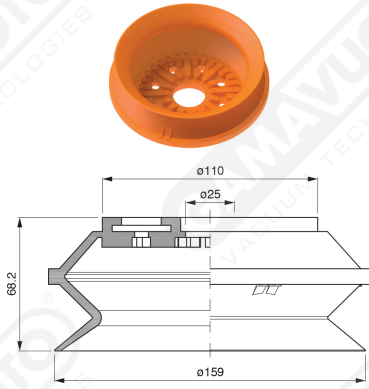

Bellows suction cups BF 160 Series

Art. BF 160 35

Art. BF 160 30

Art. BF 160 31

with internal filter

Art. BF 160 32/33

cod	øA
BF 160 32	1/2"
BF 160 33	3/4"

F-LINE suction cups BM - BF series

with internal filter

Art. BF 160 321/331

cod

øA

BF 160 321

1/2"

BF 160 331

3/4"