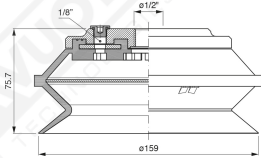

**Bellows suction cups BF 160 Series**

**Art. BF 160 35**

**Art. BF 160 30**

with internal filter

**Art. BF 160 31**

**Art. BF 160 32/33**

cod	.øA
<b>BF 160 32</b>	1/2"
<b>BF 160 33</b>	3/4"

F-LINE suction cups BM - BF series

with internal filter

**Art. BF 160 321/331**

**cod**

**øA**

**BF 160 321**

1/2"

**BF 160 331**

3/4"