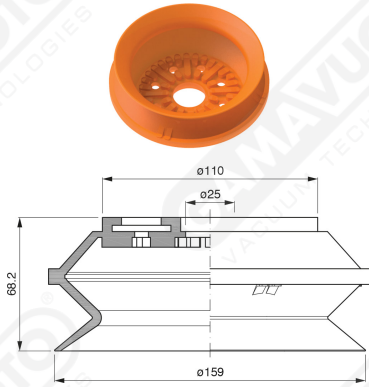

Bellows suction cups BF 160 Series

Art. BF 160 35

Art. BF 160 30

Art. BF 160 31

with internal filter

Art. BF 160 32/33

cod	.øA
BF 160 32	1/2"
BF 160 33	3/4"

F-LINE suction cups BM - BF series

with internal filter

cod

øA

BF 160 321

1/2"

BF 160 331

3/4"

Art. BF 160 321/331