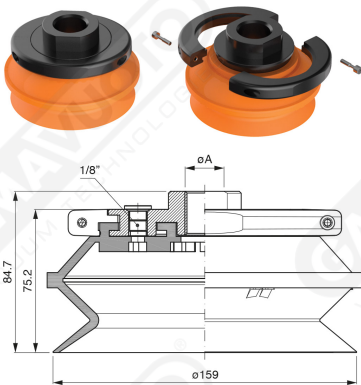

Bellows suction cups BF 160 Series

Art. BF 160 35

Art. BF 160 30

Art. BF 160 31

with internal filter

Art. BF 160 32/33

cod	øA
BF 160 32	1/2"
BF 160 33	3/4"

F-LINE suction cups BM - BF series

with internal filter

Art. BF 160 321/331

cod

øA

BF 160 321

1/2"

BF 160 331

3/4"