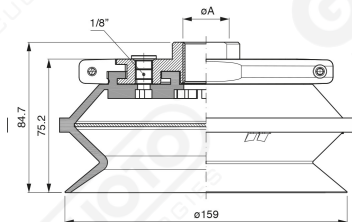

Bellows suction cups BF 160 Series

Art. BF 160 35

Art. BF 160 30

Art. BF 160 31

with internal filter

Art. BF 160 32/33

cod	øA
BF 160 32	1/2"
BF 160 33	3/4"

F-LINE suction cups BM - BF series

with internal filter

Art. BF 160 321/331

cod

øA

BF 160 321

1/2"

BF 160 331

3/4"