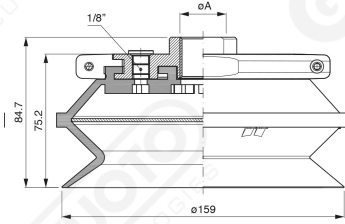

**Bellows suction cups BF 160 Series**

**Art. BF 160 35**

**Art. BF 160 30**

with internal filter

**Art. BF 160 31**

**Art. BF 160 32/33**

cod	.øA
<b>BF 160 32</b>	1/2"
<b>BF 160 33</b>	3/4"

F-LINE suction cups BM - BF series

with internal filter

**Art. BF 160 321/331**

**cod**

**øA**

**BF 160 321**

1/2"

**BF 160 331**

3/4"