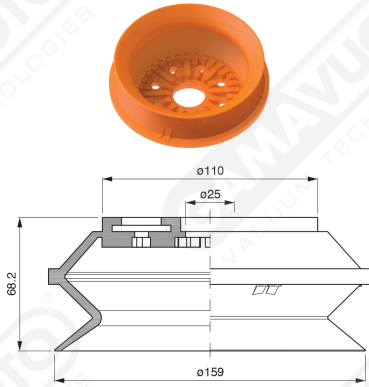

**Bellows suction cups BF 160 Series**

**Art. BF 160 35**

**Art. BF 160 30**

with internal filter

**Art. BF 160 31**

**Art. BF 160 32/33**

cod	.øA
<b>BF 160 32</b>	1/2"
<b>BF 160 33</b>	3/4"

F-LINE suction cups BM - BF series

with internal filter

**Art. BF 160 321/331**

**cod**

**øA**

**BF 160 321**

1/2"

**BF 160 331**

3/4"