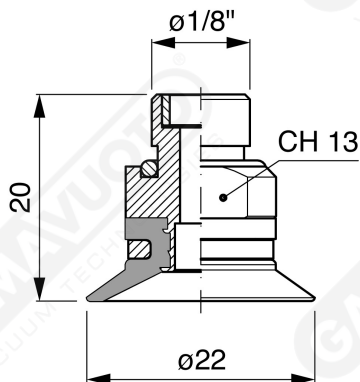

**Non-finned flat suction cup CF 20 Series**

**Art. CF 20 15**

**Art. CF 20 00**

**Art. CF 20 10**

**Art. CF 20 20**

**Art. CF 20 60 ÷ 64**

**Art. CF 20 60**

with filter

**Art. CF 20 61**

with filter and check valve

**Art. CF 20 63**

without filter

**Art. CF 20 64**

with check valve without filter

F-LINE suction cups CM - CF series

**Art. CF 20 90**