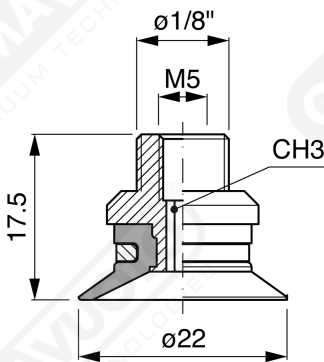

**Non-finned flat suction cup CF 20 Series**

**Art. CF 20 15**

**Art. CF 20 00**

**Art. CF 20 10**

**Art. CF 20 20**

**Art. CF 20 60 ÷ 64**

**Art. CF 20 60**

with filter

**Art. CF 20 61**

with filter and check valve

**Art. CF 20 63**

without filter

**Art. CF 20 64**

with check valve without filter

F-LINE suction cups CM - CF series

**Art. CF 20 90**