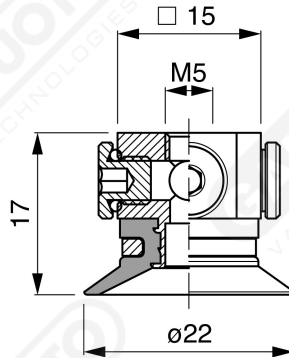

Non-finned flat suction cup CF 20 Series

Art. CF 20 15

Art. CF 20 00

Art. CF 20 10

Art. CF 20 20

Art. CF 20 60 ÷ 64

Art. CF 20 60

with filter

Art. CF 20 61

with filter and check valve

Art. CF 20 63

without filter

Art. CF 20 64

with check valve without filter

F-LINE suction cups CM - CF series

- Art. CF 20 90**
with filter
- Art. CF 20 91**
with check valve
- Art. CF 20 93**
without filter