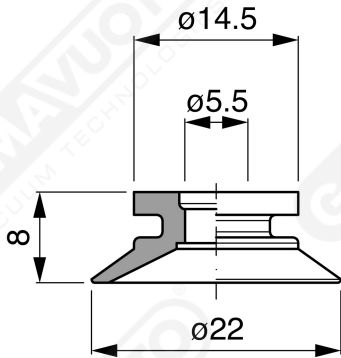

**Non-finned flat suction cup CF 20 Series**

**Art. CF 20 15**

**Art. CF 20 00**

**Art. CF 20 10**

**Art. CF 20 20**

**Art. CF 20 60 ÷ 64**

**Art. CF 20 60**

with filter

**Art. CF 20 61**

with filter and check valve

**Art. CF 20 63**

without filter

**Art. CF 20 64**

with check valve without filter

F-LINE suction cups CM - CF series

**Art. CF 20 90**