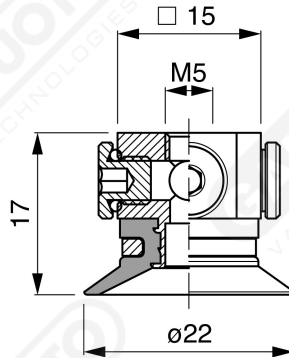

**Non-finned flat suction cup CF 20 Series**

**Art. CF 20 15**

**Art. CF 20 00**

**Art. CF 20 10**

**Art. CF 20 20**

**Art. CF 20 60 ÷ 64**

**Art. CF 20 60**

with filter

**Art. CF 20 61**

with filter and check valve

**Art. CF 20 63**

without filter

**Art. CF 20 64**

with check valve without filter

F-LINE suction cups CM - CF series

**Art. CF 20 90**