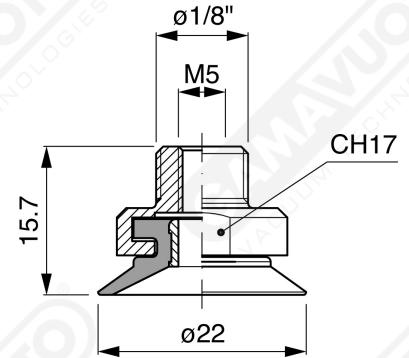

Non-finned flat suction cup CF 20 Series

Art. CF 20 15

Art. CF 20 00

Art. CF 20 10

Art. CF 20 20

Art. CF 20 60 ÷ 64

Art. CF 20 60

with filter

Art. CF 20 61

with filter and check valve

Art. CF 20 63

without filter

Art. CF 20 64

with check valve without filter

F-LINE suction cups CM - CF series

- Art. CF 20 90**
with filter
- Art. CF 20 91**
with check valve
- Art. CF 20 93**
without filter