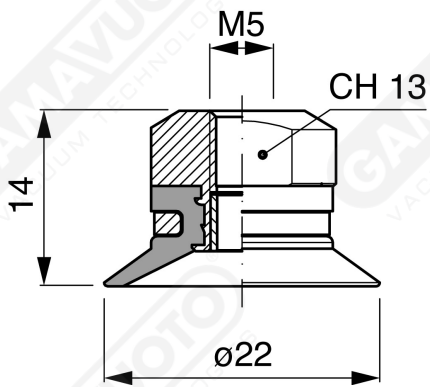

Art. CF 20 61

with filter and check valve

Art. CF 20 63

without filter

Art. CF 20 64

with check valve without filter

F-LINE suction cups CM - CF series

Art. CF 20 90
with filter