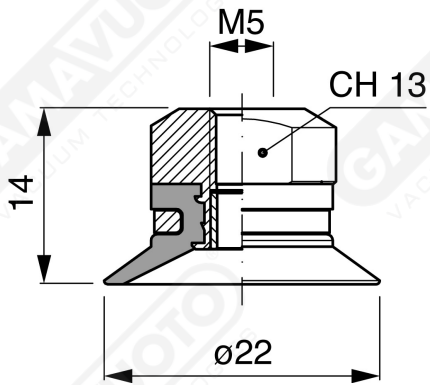

Art. CF 20 61

with filter and check valve

Art. CF 20 63

without filter

Art. CF 20 64

with check valve without filter

F-LINE suction cups CM - CF series

- Art. CF 20 90**
with filter
- Art. CF 20 91**
with check valve
- Art. CF 20 93**
without filter