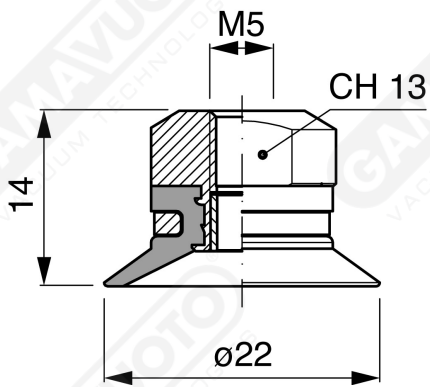

Art. CF 20 61

with filter and check valve

Art. CF 20 63

without filter

Art. CF 20 64

with check valve without filter

F-LINE suction cups CM - CF series

- Art. CF 20 90**
with filter
- Art. CF 20 91**
with check valve
- Art. CF 20 93**
without filter