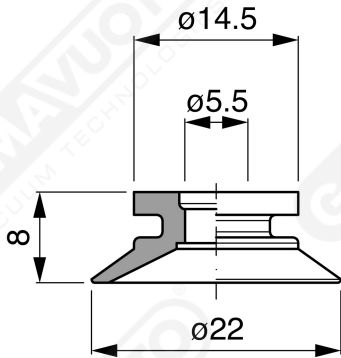

Non-finned flat suction cup CF 20 Series

Art. CF 20 15

Art. CF 20 00

Art. CF 20 10

Art. CF 20 20

Art. CF 20 60 ÷ 64

Art. CF 20 60

with filter

Art. CF 20 61

with filter and check valve

Art. CF 20 63

without filter

Art. CF 20 64

with check valve without filter

F-LINE suction cups CM - CF series

Art. CF 20 90
with filter