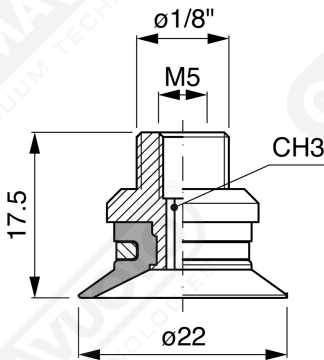

Non-finned flat suction cup CF 20 Series

Art. CF 20 15

Art. CF 20 00

Art. CF 20 10

Art. CF 20 20

Art. CF 20 60 ÷ 64

Art. CF 20 60

with filter

Art. CF 20 61

with filter and check valve

Art. CF 20 63

without filter

Art. CF 20 64

with check valve without filter

F-LINE suction cups CM - CF series

Art. CF 20 90
with filter