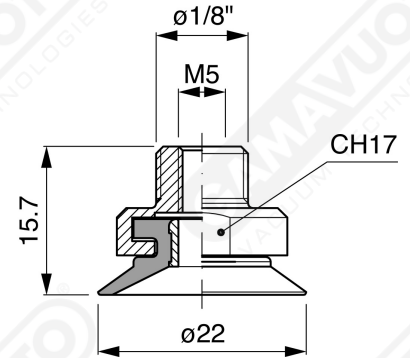

Non-finned flat suction cup CF 20 Series

Art. CF 20 15

Art. CF 20 00

Art. CF 20 10

Art. CF 20 20

Art. CF 20 60 ÷ 64

Art. CF 20 60

with filter

Art. CF 20 61

with filter and check valve

Art. CF 20 63

without filter

Art. CF 20 64

with check valve without filter

F-LINE suction cups CM - CF series

Art. CF 20 90
with filter