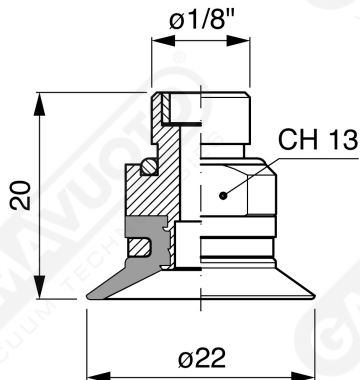

Non-finned flat suction cup CF 20 Series

Art. CF 20 15

Art. CF 20 00

Art. CF 20 10

Art. CF 20 20

Art. CF 20 60 ÷ 64

Art. CF 20 60

with filter

Art. CF 20 61

with filter and check valve

Art. CF 20 63

without filter

Art. CF 20 64

with check valve without filter

F-LINE suction cups CM - CF series

Art. CF 20 90
with filter