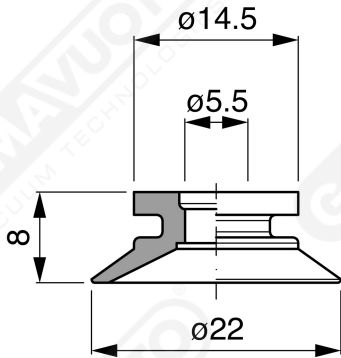

Non-finned flat suction cup CF 20 Series

Art. CF 20 15

Art. CF 20 00

Art. CF 20 10

Art. CF 20 20

Art. CF 20 60 ÷ 64

Art. CF 20 60

with filter

Art. CF 20 61

with filter and check valve

Art. CF 20 63

without filter

Art. CF 20 64

with check valve without filter

F-LINE suction cups CM - CF series

- Art. CF 20 90**
with filter
- Art. CF 20 91**
with check valve
- Art. CF 20 93**
without filter