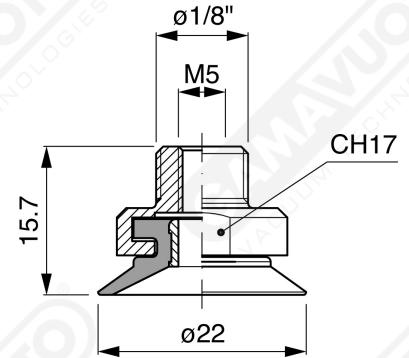

**Non-finned flat suction cup CF 20 Series**

**Art. CF 20 15**

**Art. CF 20 00**

**Art. CF 20 10**

**Art. CF 20 20**

**Art. CF 20 60 ÷ 64**

**Art. CF 20 60**

with filter

**Art. CF 20 61**

with filter and check valve

**Art. CF 20 63**

without filter

**Art. CF 20 64**

with check valve without filter

F-LINE suction cups CM - CF series

**Art. CF 20 90**