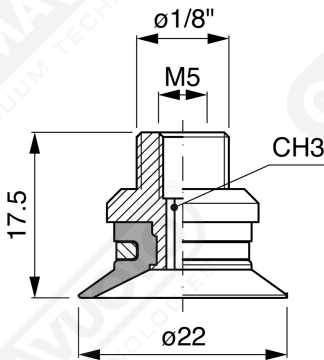

Non-finned flat suction cup CF 20 Series

Art. CF 20 15

Art. CF 20 00

Art. CF 20 10

Art. CF 20 20

Art. CF 20 60 ÷ 64

Art. CF 20 60

with filter

Art. CF 20 61

with filter and check valve

Art. CF 20 63

without filter

Art. CF 20 64

with check valve without filter

F-LINE suction cups CM - CF series

- Art. CF 20 90**
with filter
- Art. CF 20 91**
with check valve
- Art. CF 20 93**
without filter