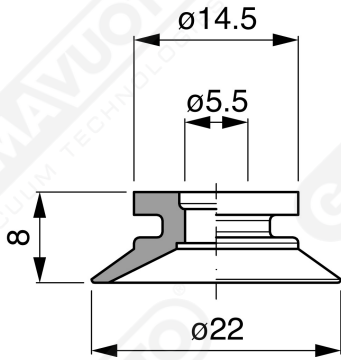

Non-finned flat suction cup CF 20 Series

Art. CF 20 15

Art. CF 20 00

Art. CF 20 10

Art. CF 20 20

Art. CF 20 60 ÷ 64

Art. CF 20 60

with filter

Art. CF 20 61

with filter and check valve

Art. CF 20 63

without filter

Art. CF 20 64

with check valve without filter

F-LINE suction cups CM - CF series

- Art. CF 20 90**
with filter
- Art. CF 20 91**
with check valve
- Art. CF 20 93**
without filter