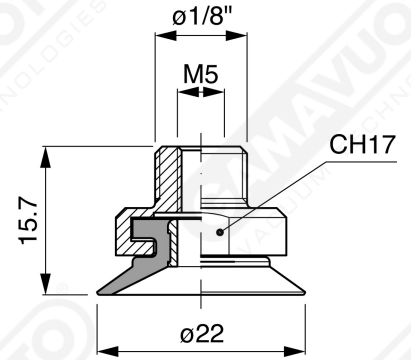

Non-finned flat suction cup CF 20 Series

Art. CF 20 15

Art. CF 20 00

Art. CF 20 10

Art. CF 20 20

Art. CF 20 60 ÷ 64

Art. CF 20 60

with filter

Art. CF 20 61

with filter and check valve

Art. CF 20 63

without filter

Art. CF 20 64

with check valve without filter

F-LINE suction cups CM - CF series

- Art. CF 20 90**
with filter
- Art. CF 20 91**
with check valve
- Art. CF 20 93**
without filter