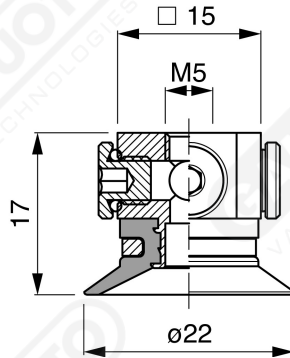

Non-finned flat suction cup CF 20 Series

Art. CF 20 15

Art. CF 20 00

Art. CF 20 10

Art. CF 20 20

Art. CF 20 60 ÷ 64

Art. CF 20 60

with filter

Art. CF 20 61

with filter and check valve

Art. CF 20 63

without filter

Art. CF 20 64

with check valve without filter

F-LINE suction cups CM - CF series

Art. CF 20 90
with filter