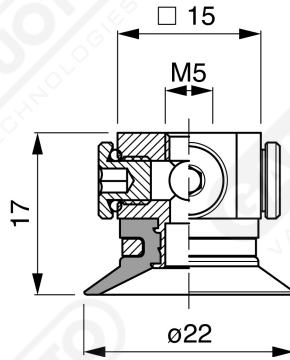

Non-finned flat suction cup CF 20 Series

Art. CF 20 15

Art. CF 20 00

Art. CF 20 10

Art. CF 20 20

Art. CF 20 60 ÷ 64

Art. CF 20 60

with filter

Art. CF 20 61

with filter and check valve

Art. CF 20 63

without filter

Art. CF 20 64

with check valve without filter

F-LINE suction cups CM - CF series

- Art. CF 20 90**
with filter
- Art. CF 20 91**
with check valve
- Art. CF 20 93**
without filter