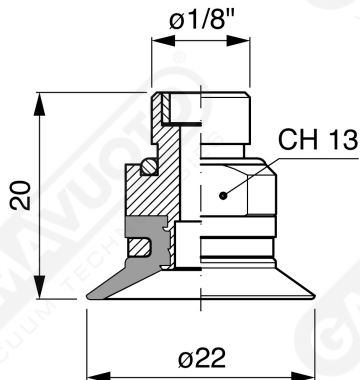

Non-finned flat suction cup CF 20 Series

Art. CF 20 15

Art. CF 20 00

Art. CF 20 10

Art. CF 20 20

Art. CF 20 60 ÷ 64

Art. CF 20 60

with filter

Art. CF 20 61

with filter and check valve

Art. CF 20 63

without filter

Art. CF 20 64

with check valve without filter

F-LINE suction cups CM - CF series

- Art. CF 20 90**
with filter
- Art. CF 20 91**
with check valve
- Art. CF 20 93**
without filter