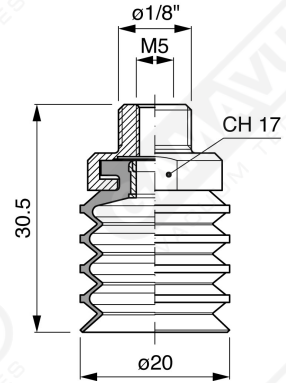

Series of bellows suction cups DF 20 Series

Art. DF 20 15

Art. DF 20 00

Art. DF 20 10

Art. DF 20 20

Art. DF 20 60 ÷ 64

Art. DF 20 60

with filter

Art. DF 20 61

with filter and check valve

Art. DF 20 63

without filter

Art. DF 20 64

with check valve without filter

F-LINE suction cups DF series

Art. DF 20 90