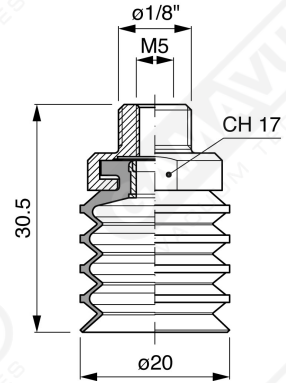

**Series of bellows suction cups DF 20 Series**

**Art. DF 20 15**

**Art. DF 20 00**

**Art. DF 20 10**

**Art. DF 20 20**

**Art. DF 20 60 ÷ 64**

**Art. DF 20 60**

with filter

**Art. DF 20 61**

with filter and check valve

**Art. DF 20 63**

without filter

**Art. DF 20 64**

with check valve without filter

F-LINE suction cups DF series

**Art. DF 20 90**

with filter

**Art. DF 20 91**

with check valve

**Art. DF 20 93**

without filter

**Art. DF 20 90 ÷ 93**

**GAMAVUOTO**<sup>®</sup>  
VACUUM TECHNOLOGIES