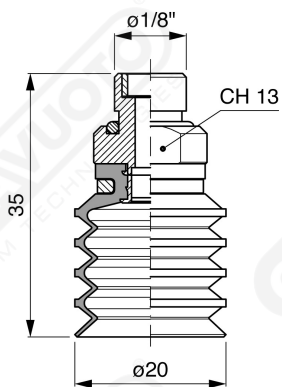

Series of bellows suction cups DF 20 Series

Art. DF 20 15

Art. DF 20 00

Art. DF 20 10

Art. DF 20 20

Art. DF 20 60 ÷ 64

Art. DF 20 60

with filter

Art. DF 20 61

with filter and check valve

Art. DF 20 63

without filter

Art. DF 20 64

with check valve without filter

F-LINE suction cups DF series

Art. DF 20 90