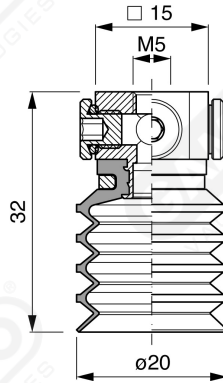

**Series of bellows suction cups DF 20 Series**

**Art. DF 20 15**

**Art. DF 20 00**

**Art. DF 20 10**

**Art. DF 20 20**

**Art. DF 20 60 ÷ 64**

**Art. DF 20 60**

with filter

**Art. DF 20 61**

with filter and check valve

**Art. DF 20 63**

without filter

**Art. DF 20 64**

with check valve without filter

F-LINE suction cups DF series

**Art. DF 20 90**