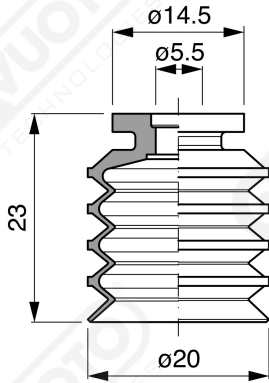

Series of bellows suction cups DF 20 Series

Art. DF 20 15

Art. DF 20 00

Art. DF 20 10

Art. DF 20 20

Art. DF 20 60 ÷ 64

Art. DF 20 60

with filter

Art. DF 20 61

with filter and check valve

Art. DF 20 63

without filter

Art. DF 20 64

with check valve without filter

F-LINE suction cups DF series

Art. DF 20 90