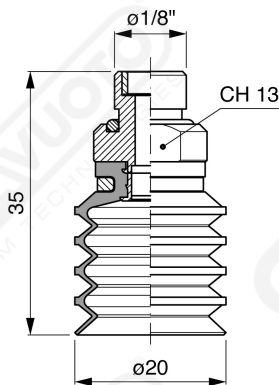

**Series of bellows suction cups DF 20 Series**

**Art. DF 20 15**

**Art. DF 20 00**

**Art. DF 20 10**

**Art. DF 20 20**

**Art. DF 20 60 ÷ 64**

**Art. DF 20 60**

with filter

**Art. DF 20 61**

with filter and check valve

**Art. DF 20 63**

without filter

**Art. DF 20 64**

with check valve without filter

F-LINE suction cups DF series

**Art. DF 20 90**

with filter

**Art. DF 20 91**

with check valve

**Art. DF 20 93**

without filter

**Art. DF 20 90 ÷ 93**

**GAMAVUOTO**<sup>®</sup>  
VACUUM TECHNOLOGIES