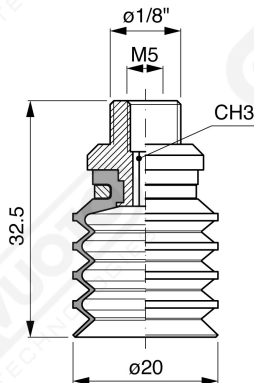

**Series of bellows suction cups DF 20 Series**

**Art. DF 20 15**

**Art. DF 20 00**

**Art. DF 20 10**

**Art. DF 20 20**

**Art. DF 20 60 ÷ 64**

**Art. DF 20 60**

with filter

**Art. DF 20 61**

with filter and check valve

**Art. DF 20 63**

without filter

**Art. DF 20 64**

with check valve without filter

F-LINE suction cups DF series

**Art. DF 20 90**

with filter

**Art. DF 20 91**

with check valve

**Art. DF 20 93**

without filter

**Art. DF 20 90 ÷ 93**

**GAMAVUOTO**<sup>®</sup>  
VACUUM TECHNOLOGIES