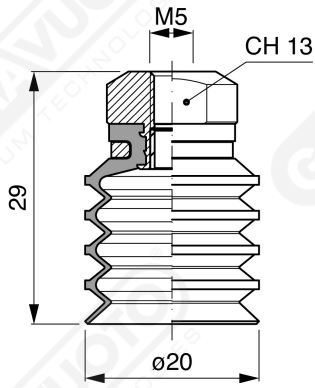

Art. DF 20 61

with filter and check valve

Art. DF 20 63

without filter

Art. DF 20 64

with check valve without filter

F-LINE suction cups DF series

Art. DF 20 90

with filter

Art. DF 20 91

with check valve

Art. DF 20 93

without filter

Art. DF 20 90 ÷ 93

GAMAVUOTO
VACUUM TECHNOLOGIES