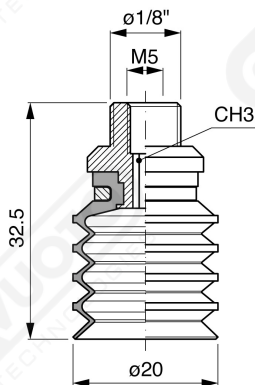

Series of bellows suction cups DF 20 Series

Art. DF 20 15

Art. DF 20 00

Art. DF 20 10

Art. DF 20 20

Art. DF 20 60 ÷ 64

Art. DF 20 60

with filter

Art. DF 20 61

with filter and check valve

Art. DF 20 63

without filter

Art. DF 20 64

with check valve without filter

F-LINE suction cups DF series

Art. DF 20 90