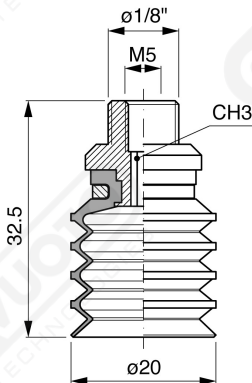

Series of bellows suction cups DF 20 Series

Art. DF 20 15

Art. DF 20 00

Art. DF 20 10

Art. DF 20 20

Art. DF 20 60 ÷ 64

Art. DF 20 60

with filter

Art. DF 20 61

with filter and check valve

Art. DF 20 63

without filter

Art. DF 20 64

with check valve without filter

F-LINE suction cups DF series

Art. DF 20 90