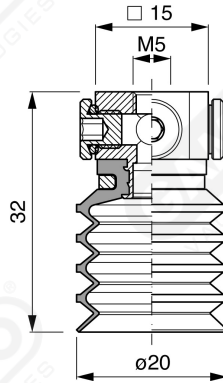

Series of bellows suction cups DF 20 Series

Art. DF 20 15

Art. DF 20 00

Art. DF 20 10

Art. DF 20 20

Art. DF 20 60 ÷ 64

Art. DF 20 60

with filter

Art. DF 20 61

with filter and check valve

Art. DF 20 63

without filter

Art. DF 20 64

with check valve without filter

F-LINE suction cups DF series

Art. DF 20 90