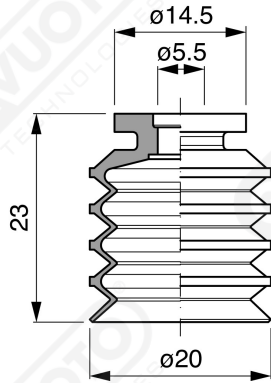

**Series of bellows suction cups DF 20 Series**

**Art. DF 20 15**

**Art. DF 20 00**

**Art. DF 20 10**

**Art. DF 20 20**

**Art. DF 20 60 ÷ 64**

**Art. DF 20 60**

with filter

**Art. DF 20 61**

with filter and check valve

**Art. DF 20 63**

without filter

**Art. DF 20 64**

with check valve without filter

F-LINE suction cups DF series

**Art. DF 20 90**