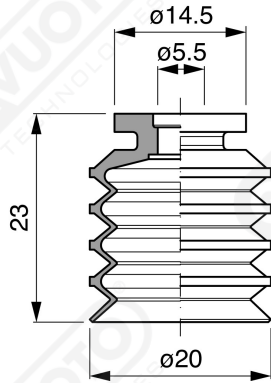

Series of bellows suction cups DF 20 Series

Art. DF 20 15

Art. DF 20 00

Art. DF 20 10

Art. DF 20 20

Art. DF 20 60 ÷ 64

Art. DF 20 60

with filter

Art. DF 20 61

with filter and check valve

Art. DF 20 63

without filter

Art. DF 20 64

with check valve without filter

F-LINE suction cups DF series

Art. DF 20 90