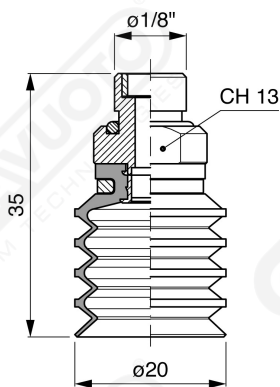

Series of bellows suction cups DF 20 Series

Art. DF 20 15

Art. DF 20 00

Art. DF 20 10

Art. DF 20 20

Art. DF 20 60 ÷ 64

Art. DF 20 60

with filter

Art. DF 20 61

with filter and check valve

Art. DF 20 63

without filter

Art. DF 20 64

with check valve without filter

F-LINE suction cups DF series

Art. DF 20 90