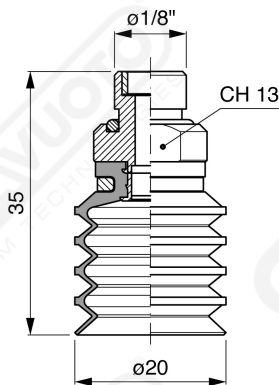

Series of bellows suction cups DF 20 Series

Art. DF 20 15

Art. DF 20 00

Art. DF 20 10

Art. DF 20 20

Art. DF 20 60 ÷ 64

Art. DF 20 60

with filter

Art. DF 20 61

with filter and check valve

Art. DF 20 63

without filter

Art. DF 20 64

with check valve without filter

F-LINE suction cups DF series

Art. DF 20 90