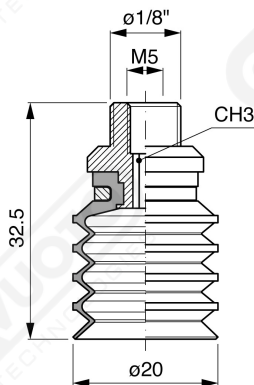

Series of bellows suction cups DF 20 Series

Art. DF 20 15

Art. DF 20 00

Art. DF 20 10

Art. DF 20 20

Art. DF 20 60 ÷ 64

Art. DF 20 60

with filter

Art. DF 20 61

with filter and check valve

Art. DF 20 63

without filter

Art. DF 20 64

with check valve without filter

F-LINE suction cups DF series

Art. DF 20 90