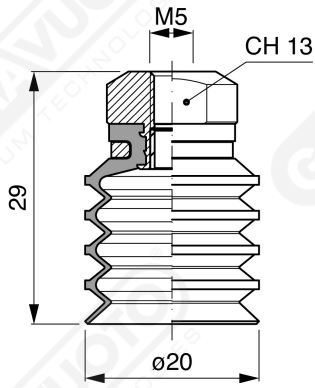

**Art. DF 20 61**

with filter and check valve

**Art. DF 20 63**

without filter

**Art. DF 20 64**

with check valve without filter

F-LINE suction cups DF series

**Art. DF 20 90**

with filter

**Art. DF 20 91**

with check valve

**Art. DF 20 93**

without filter

**Art. DF 20 90 ÷ 93**

**GAMAVUOTO**<sup>®</sup>  
VACUUM TECHNOLOGIES