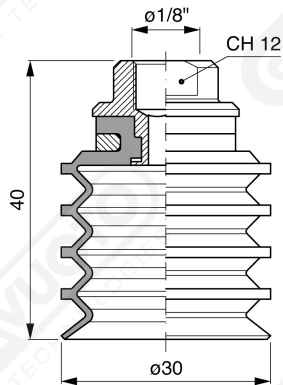

Series of bellows suction cups DF 30 Series

Art. DF 30 15

Art. DF 30 00

Art. DF 30 10

Art. DF 30 20

Art. DF 30 70 ÷ 74

Art. DF 30 70

with filtermit Filter

Art. DF 30 71

with filter and check valve

Art. DF 30 73

without filter

Art. DF 30 74

with check valve without filter

F-LINE suction cups DF series

Art. DF 30 80 ÷ 84