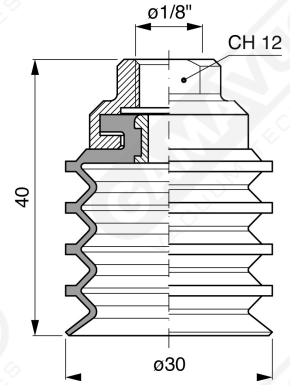

Series of bellows suction cups DF 30 Series

Art. DF 30 15

Art. DF 30 00

Art. DF 30 10

Art. DF 30 20

Art. DF 30 70 ÷ 74

Art. DF 30 70

with filtermit Filter

Art. DF 30 71

with filter and check valve

Art. DF 30 73

without filter

Art. DF 30 74

with check valve without filter

F-LINE suction cups DF series

Art. DF 30 80 ÷ 84