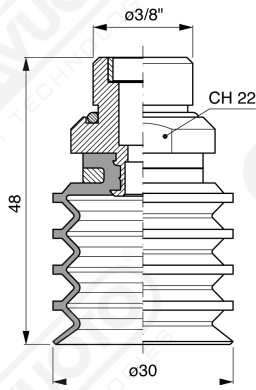

Art. DF 30 71

with filter and check valve

Art. DF 30 73

without filter

Art. DF 30 74

with check valve without filter

F-LINE suction cups DF series

Art. DF 30 80 ÷ 84