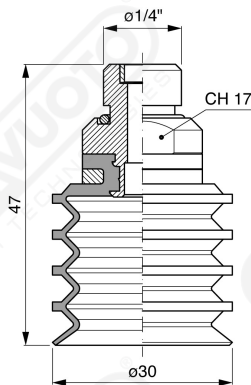

Series of bellows suction cups DF 30 Series

Art. DF 30 15

Art. DF 30 00

Art. DF 30 10

Art. DF 30 20

Art. DF 30 70 ÷ 74

Art. DF 30 70

with filtermit Filter

Art. DF 30 71

with filter and check valve

Art. DF 30 73

without filter

Art. DF 30 74

with check valve without filter

F-LINE suction cups DF series

Art. DF 30 80 ÷ 84