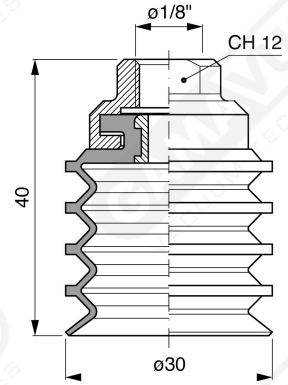

Series of bellows suction cups DF 30 Series

Art. DF 30 15

Art. DF 30 00

Art. DF 30 10

Art. DF 30 20

Art. DF 30 70 ÷ 74

Art. DF 30 70

with filtermit Filter

Art. DF 30 71

with filter and check valve

Art. DF 30 73

without filter

Art. DF 30 74

with check valve without filter

F-LINE suction cups DF series

Art. DF 30 80 ÷ 84