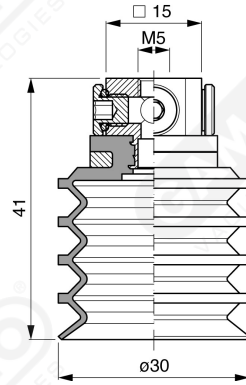

Series of bellows suction cups DF 30 Series

Art. DF 30 15

Art. DF 30 00

Art. DF 30 10

Art. DF 30 20

Art. DF 30 70 ÷ 74

Art. DF 30 70

with filtermit Filter

Art. DF 30 71

with filter and check valve

Art. DF 30 73

without filter

Art. DF 30 74

with check valve without filter

F-LINE suction cups DF series

Art. DF 30 80 ÷ 84