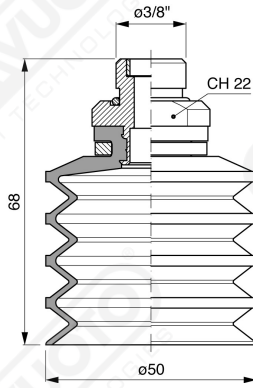

Art. DF 40 71

with filter and check valve

Art. DF 40 73

without filter

Art. DF 40 74

with check valve without filter

F-LINE suction cups DF series

Art. DF 50 80 ÷ 84