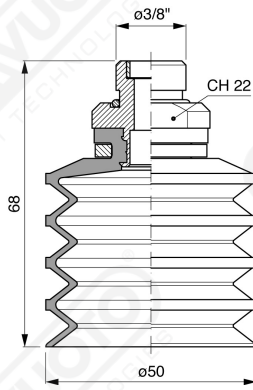

Art. DF 40 71

with filter and check valve

Art. DF 40 73

without filter

Art. DF 40 74

with check valve without filter

F-LINE suction cups DF series

Art. DF 50 80 ÷ 84