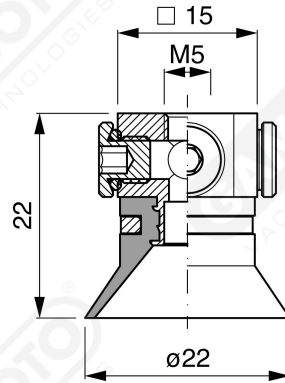

Conical suction cups EF 20 Series

Art. EF 20 15

Art. EF 20 00

Art. EF 20 10

Art. EF 20 20

Art. EF 20 60 ÷ 64

Art. EF 20 60

with filter

Art. EF 20 61

with filter and check valve

Art. EF 20 63

without filter

Art. EF 20 64

with check valve without filter

F-LINE suction cups EM - EF series

Art. EF 20 90