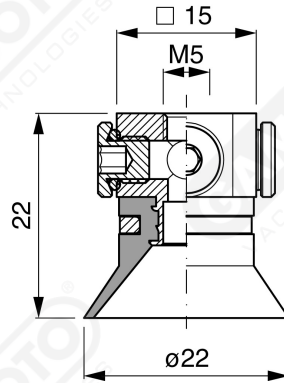

**Conical suction cups EF 20 Series**

**Art. EF 20 15**

**Art. EF 20 00**

**Art. EF 20 10**

**Art. EF 20 20**

**Art. EF 20 60 ÷ 64**

**Art. EF 20 60**

with filter

**Art. EF 20 61**

with filter and check valve

**Art. EF 20 63**

without filter

**Art. EF 20 64**

with check valve without filter

F-LINE suction cups EM - EF series

**Art. EF 20 90**