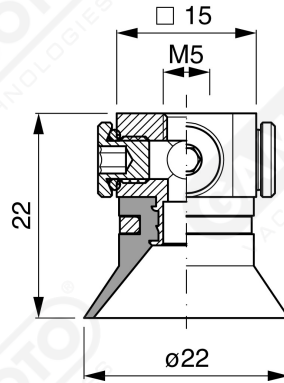

Conical suction cups EF 20 Series

Art. EF 20 15

Art. EF 20 00

Art. EF 20 10

Art. EF 20 20

Art. EF 20 60 ÷ 64

Art. EF 20 60

with filter

Art. EF 20 61

with filter and check valve

Art. EF 20 63

without filter

Art. EF 20 64

with check valve without filter

F-LINE suction cups EM - EF series

Art. EF 20 90