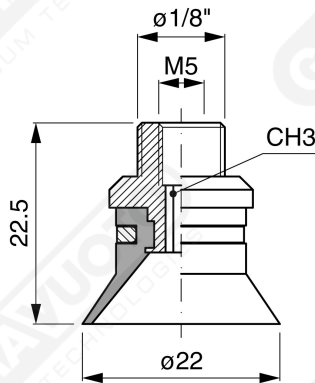

Conical suction cups EF 20 Series

Art. EF 20 15

Art. EF 20 00

Art. EF 20 10

Art. EF 20 20

Art. EF 20 60 ÷ 64

Art. EF 20 60

with filter

Art. EF 20 61

with filter and check valve

Art. EF 20 63

without filter

Art. EF 20 64

with check valve without filter

F-LINE suction cups EM - EF series

Art. EF 20 90