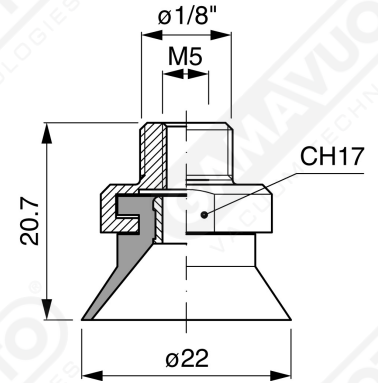

Conical suction cups EF 20 Series

Art. EF 20 15

Art. EF 20 00

Art. EF 20 10

Art. EF 20 20

Art. EF 20 60 ÷ 64

Art. EF 20 60

with filter

Art. EF 20 61

with filter and check valve

Art. EF 20 63

without filter

Art. EF 20 64

with check valve without filter

F-LINE suction cups EM - EF series

Art. EF 20 90