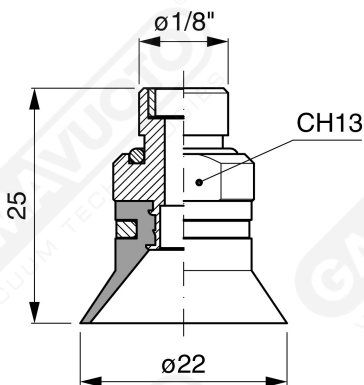

Conical suction cups EF 20 Series

Art. EF 20 15

Art. EF 20 00

Art. EF 20 10

Art. EF 20 20

Art. EF 20 60 ÷ 64

Art. EF 20 60

with filter

Art. EF 20 61

with filter and check valve

Art. EF 20 63

without filter

Art. EF 20 64

with check valve without filter

F-LINE suction cups EM - EF series

Art. EF 20 90