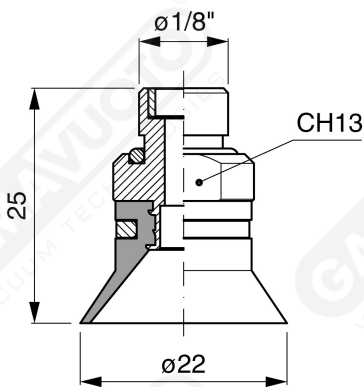

Conical suction cups EF 20 Series

Art. EF 20 15

Art. EF 20 00

Art. EF 20 10

Art. EF 20 20

Art. EF 20 60 ÷ 64

Art. EF 20 60

with filter

Art. EF 20 61

with filter and check valve

Art. EF 20 63

without filter

Art. EF 20 64

with check valve without filter

F-LINE suction cups EM - EF series

Art. EF 20 90