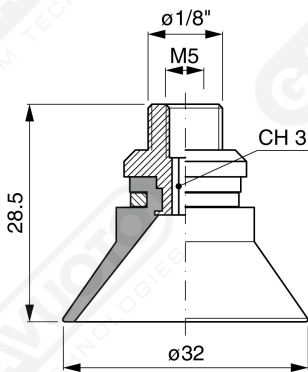

Conical suction cups EF 30 Series

Art. EF 30 15

Art. EF 30 00

Art. EF 30 10

Art. EF 30 20

Art. EF 30 60 ÷ 64

Art. EF 30 60

with filter

Art. EF 30 61

with filter and check valve

Art. EF 30 63

without filter

Art. EF 30 64

with check valve without filter

F-LINE suction cups EM - EF series

Art. EF 30 90