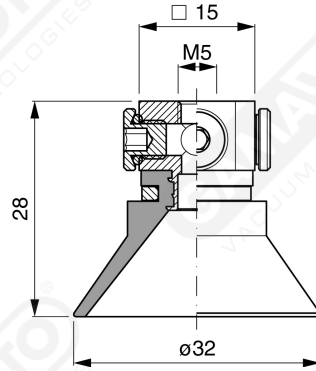

**Conical suction cups EF 30 Series**

**Art. EF 30 15**

**Art. EF 30 00**

**Art. EF 30 10**

**Art. EF 30 20**

**Art. EF 30 60 ÷ 64**

**Art. EF 30 60**

with filter

**Art. EF 30 61**

with filter and check valve

**Art. EF 30 63**

without filter

**Art. EF 30 64**

with check valve without filter

F-LINE suction cups EM - EF series

**Art. EF 30 90**