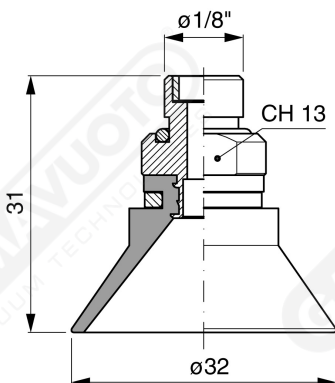

Conical suction cups EF 30 Series

Art. EF 30 15

Art. EF 30 00

Art. EF 30 10

Art. EF 30 20

Art. EF 30 60 ÷ 64

Art. EF 30 60

with filter

Art. EF 30 61

with filter and check valve

Art. EF 30 63

without filter

Art. EF 30 64

with check valve without filter

F-LINE suction cups EM - EF series

GAMAVUOTO
VACUUM TECHNOLOGIES