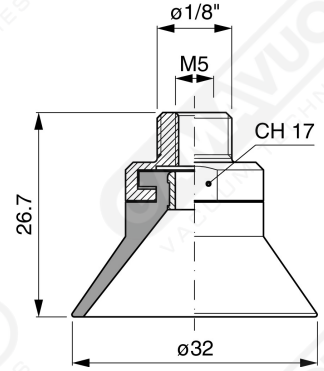

**Conical suction cups EF 30 Series**

**Art. EF 30 15**

**Art. EF 30 00**

**Art. EF 30 10**

**Art. EF 30 20**

**Art. EF 30 60 ÷ 64**

**Art. EF 30 60**

with filter

**Art. EF 30 61**

with filter and check valve

**Art. EF 30 63**

without filter

**Art. EF 30 64**

with check valve without filter

F-LINE suction cups EM - EF series

**Art. EF 30 90**