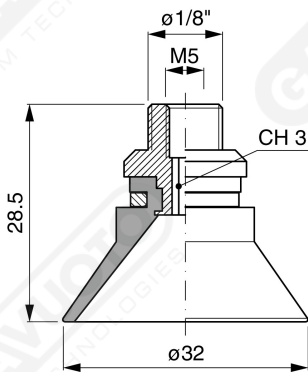

Conical suction cups EF 30 Series

Art. EF 30 15

Art. EF 30 00

Art. EF 30 10

Art. EF 30 20

Art. EF 30 60 ÷ 64

Art. EF 30 60

with filter

Art. EF 30 61

with filter and check valve

Art. EF 30 63

without filter

Art. EF 30 64

with check valve without filter

F-LINE suction cups EM - EF series

GAMAVUOTO
VACUUM TECHNOLOGIES