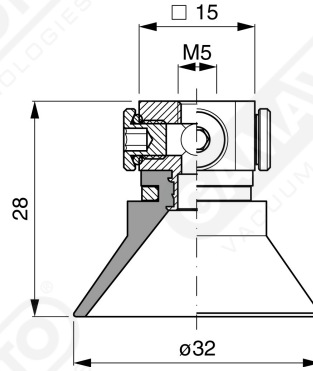

Conical suction cups EF 30 Series

Art. EF 30 15

Art. EF 30 00

Art. EF 30 10

Art. EF 30 20

Art. EF 30 60 ÷ 64

Art. EF 30 60

with filter

Art. EF 30 61

with filter and check valve

Art. EF 30 63

without filter

Art. EF 30 64

with check valve without filter

F-LINE suction cups EM - EF series

GAMAVUOTO
VACUUM TECHNOLOGIES