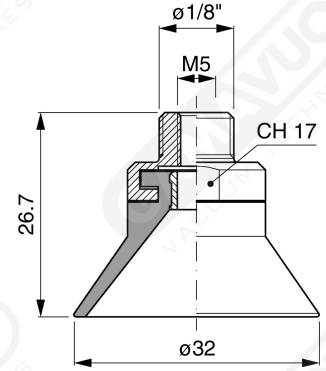

Conical suction cups EF 30 Series

Art. EF 30 15

Art. EF 30 00

Art. EF 30 10

Art. EF 30 20

Art. EF 30 60 ÷ 64

Art. EF 30 60

with filter

Art. EF 30 61

with filter and check valve

Art. EF 30 63

without filter

Art. EF 30 64

with check valve without filter

F-LINE suction cups EM - EF series

GAMAVUOTO
VACUUM TECHNOLOGIES