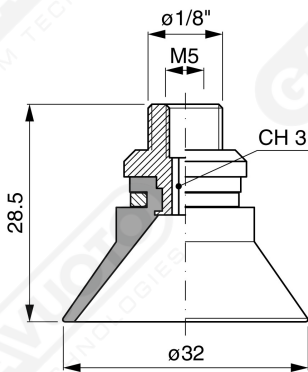

**Conical suction cups EF 30 Series**

**Art. EF 30 15**

**Art. EF 30 00**

**Art. EF 30 10**

**Art. EF 30 20**

**Art. EF 30 60 ÷ 64**

**Art. EF 30 60**

with filter

**Art. EF 30 61**

with filter and check valve

**Art. EF 30 63**

without filter

**Art. EF 30 64**

with check valve without filter

F-LINE suction cups EM - EF series

**Art. EF 30 90**