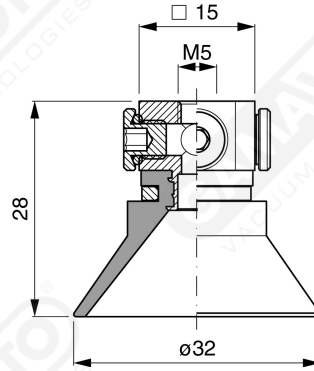

Conical suction cups EF 30 Series

Art. EF 30 15

Art. EF 30 00

Art. EF 30 10

Art. EF 30 20

Art. EF 30 60 ÷ 64

Art. EF 30 60

with filter

Art. EF 30 61

with filter and check valve

Art. EF 30 63

without filter

Art. EF 30 64

with check valve without filter

F-LINE suction cups EM - EF series

Art. EF 30 90