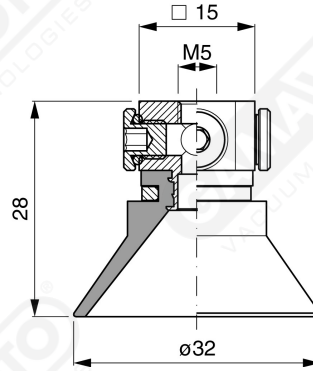

**Conical suction cups EF 30 Series**

**Art. EF 30 15**

**Art. EF 30 00**

**Art. EF 30 10**

**Art. EF 30 20**

**Art. EF 30 60 ÷ 64**

**Art. EF 30 60**

with filter

**Art. EF 30 61**

with filter and check valve

**Art. EF 30 63**

without filter

**Art. EF 30 64**

with check valve without filter

F-LINE suction cups EM - EF series

**GAMAVUOTO**  
VACUUM TECHNOLOGIES