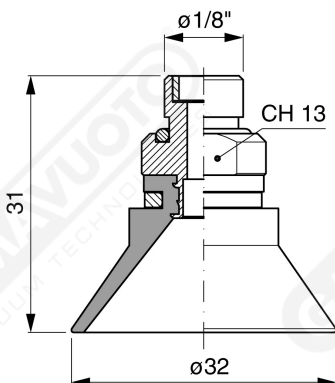

Conical suction cups EF 30 Series

Art. EF 30 15

Art. EF 30 00

Art. EF 30 10

Art. EF 30 20

Art. EF 30 60 ÷ 64

Art. EF 30 60

with filter

Art. EF 30 61

with filter and check valve

Art. EF 30 63

without filter

Art. EF 30 64

with check valve without filter

F-LINE suction cups EM - EF series

Art. EF 30 90