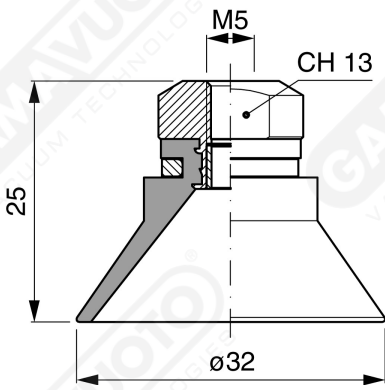

Art. EF 30 61

with filter and check valve

Art. EF 30 63

without filter

Art. EF 30 64

with check valve without filter

F-LINE suction cups EM - EF series

Art. EF 30 90