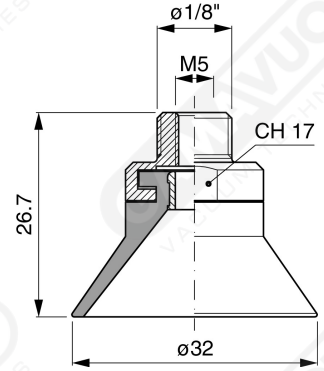

Conical suction cups EF 30 Series

Art. EF 30 15

Art. EF 30 00

Art. EF 30 10

Art. EF 30 20

Art. EF 30 60 ÷ 64

Art. EF 30 60

with filter

Art. EF 30 61

with filter and check valve

Art. EF 30 63

without filter

Art. EF 30 64

with check valve without filter

F-LINE suction cups EM - EF series

Art. EF 30 90