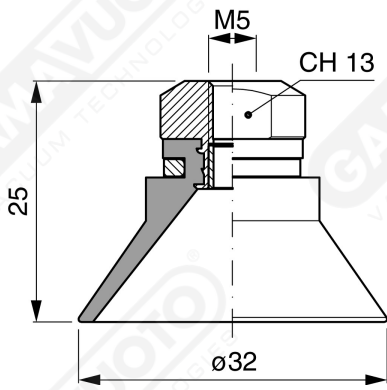

Art. EF 30 61

with filter and check valve

Art. EF 30 63

without filter

Art. EF 30 64

with check valve without filter

F-LINE suction cups EM - EF series

Art. EF 30 90