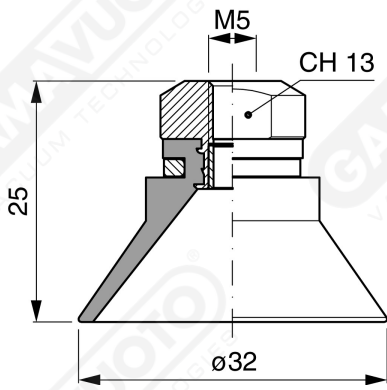

**Art. EF 30 61**

with filter and check valve

**Art. EF 30 63**

without filter

**Art. EF 30 64**

with check valve without filter

F-LINE suction cups EM - EF series

**Art. EF 30 90**

with filter

**Art. EF 30 91**

with check valve

**Art. EF 30 93**

without filter

**Art. EF 30 90 ÷ 93**