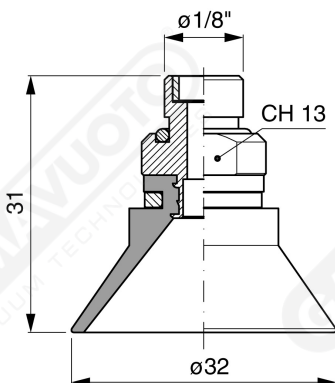

**Conical suction cups EF 30 Series**

**Art. EF 30 15**

**Art. EF 30 00**

**Art. EF 30 10**

**Art. EF 30 20**

**Art. EF 30 60 ÷ 64**

**Art. EF 30 60**

with filter

**Art. EF 30 61**

with filter and check valve

**Art. EF 30 63**

without filter

**Art. EF 30 64**

with check valve without filter

F-LINE suction cups EM - EF series

**Art. EF 30 90**