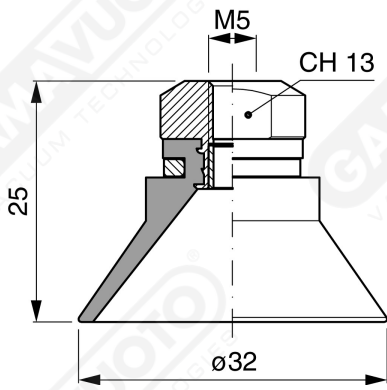

**Art. EF 30 61**

with filter and check valve

**Art. EF 30 63**

without filter

**Art. EF 30 64**

with check valve without filter

F-LINE suction cups EM - EF series

**GAMAVUOTO**  
VACUUM TECHNOLOGIES

**Art. EF 30 90**  
with filter

**Art. EF 30 91**  
with check valve

**Art. EF 30 93**  
without filter

**Art. EF 30 90 ÷ 93**