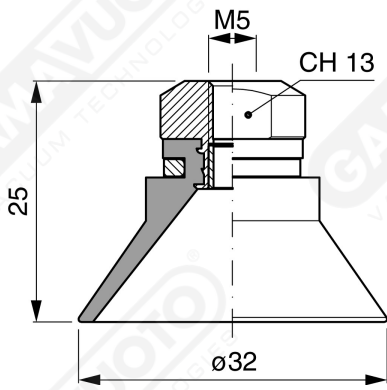

Art. EF 30 61

with filter and check valve

Art. EF 30 63

without filter

Art. EF 30 64

with check valve without filter

F-LINE suction cups EM - EF series

GAMAVUOTO
VACUUM TECHNOLOGIES