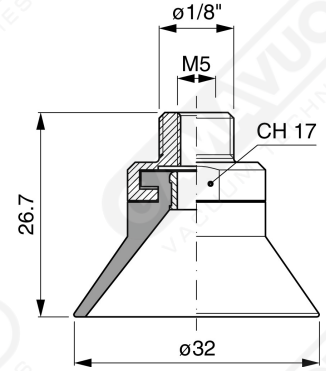

**Conical suction cups EF 30 Series**

**Art. EF 30 15**

**Art. EF 30 00**

**Art. EF 30 10**

**Art. EF 30 20**

**Art. EF 30 60 ÷ 64**

**Art. EF 30 60**

with filter

**Art. EF 30 61**

with filter and check valve

**Art. EF 30 63**

without filter

**Art. EF 30 64**

with check valve without filter

F-LINE suction cups EM - EF series

**GAMAVUOTO**  
VACUUM TECHNOLOGIES