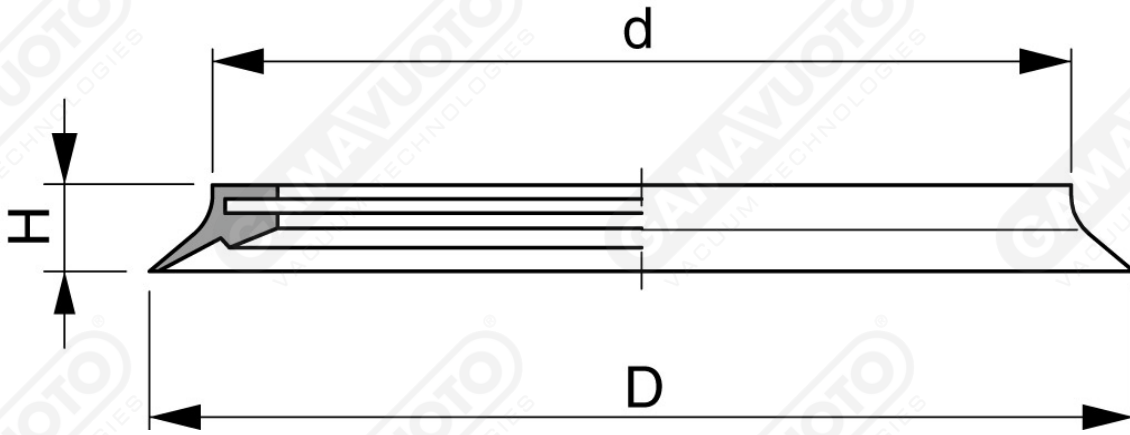

Disc suction cup VP 240-350 Series without support

Art. VP 240/350 45

Art.	D	d	H
VP 240 45	228	198	20
VP 350 45	338	292	24