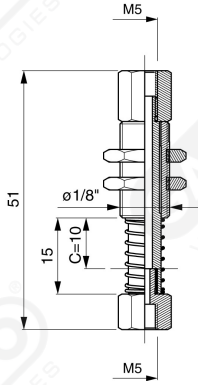

Compact suction-cup holders

**Compact anti-rotation suction-cup holders**

**Art. PAMO M5M5 C10**

**Art. PAMO 1/8M1/8MFC25**