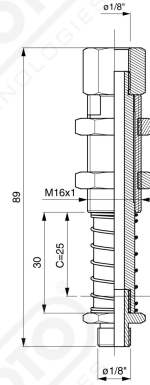

Compact suction-cup holders

Compact anti-rotation suction-cup holders

Art. PAMO M5M5 C10

Art. PAMO 1/8M1/8MFC25