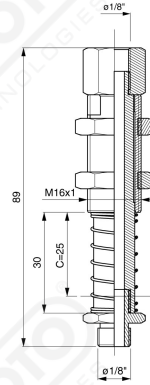

Compact suction-cup holders

**Compact anti-rotation suction-cup holders**

**Art. PAMO M5M5 C10**

**Art. PAMO 1/8M1/8MFC25**