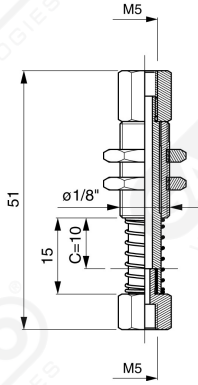

Compact suction-cup holders

Compact anti-rotation suction-cup holders

Art. PAMO M5M5 C10

Art. PAMO 1/8M1/8MFC25