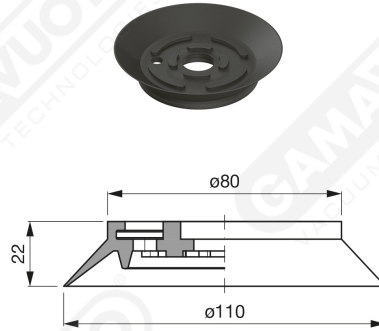

Disc suction cup

Disc suction cup VDSF 111

Art. VDSF 111 45

cod.

øA

VDSF 111 42

3/8"

VDSF 111 43

1/2"

Art. VDSF 111 42 ÷ 43