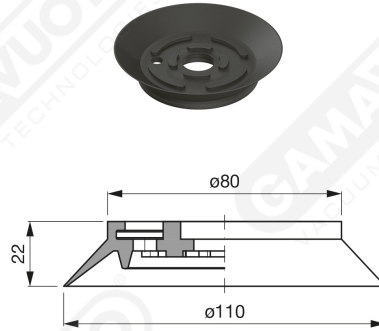

Disc suction cup

Disc suction cup VDSF 111

Art. VDSF 111 45

cod.

ϕA

VDSF 111 42

3/8"

VDSF 111 43

1/2"

Art. VDSF 111 42 ÷ 43