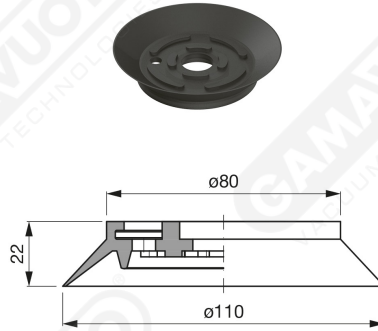

Disc suction cup

Disc suction cup VDSF 111

Art. VDSF 111 45

cod.

øA

VDSF 111 42

3/8"

VDSF 111 43

1/2"

Art. VDSF 111 42 ÷ 43