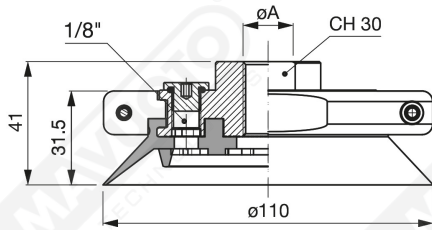

Disc suction cup

Disc suction cup VDSF 111

Art. VDSF 111 45

cod.

øA

VDSF 111 42

3/8"

VDSF 111 43

1/2"

Art. VDSF 111 42 ÷ 43