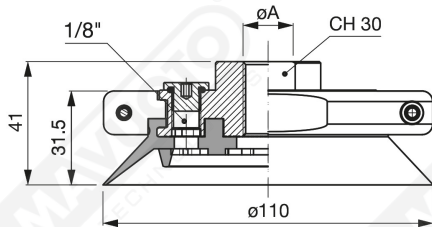

Disc suction cup

Disc suction cup VDSF 111

Art. VDSF 111 45

cod.

øA

VDSF 111 42

3/8"

VDSF 111 43

1/2"

Art. VDSF 111 42 ÷ 43