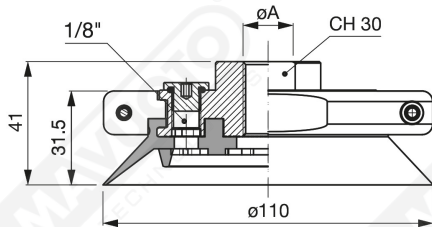

Disc suction cup

Disc suction cup VDSF 111

Art. VDSF 111 45

cod.

ϕA

VDSF 111 42

3/8"

VDSF 111 43

1/2"

Art. VDSF 111 42 ÷ 43