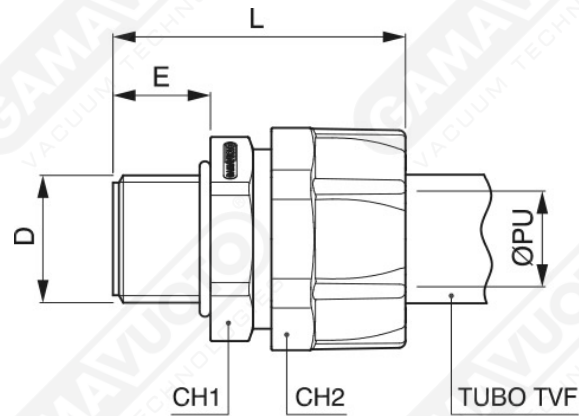

Fittings

These fittings are ideal for the attachment of flexible TVF tubes. They differ from the previous tubes in that they have a perfect vacuum seal, without the need for the traditional rubber link bands, and because they are easy and quick to mount. Material: self-extinguishing polypropylene.

Art. RP 1/4

Art.	PU	D	CH1	CH2	L	E
RP 1/4"	10	1/4"	24	27	40	12.5
RP 3/8"	12	3/8"	26	29	42	13.5
RP 1/2"	16	1/2"	30	34	48	16
RP 3/4"	21	3/4"	35	39	50	16
RP 1"	27	1"	45	48	55	18