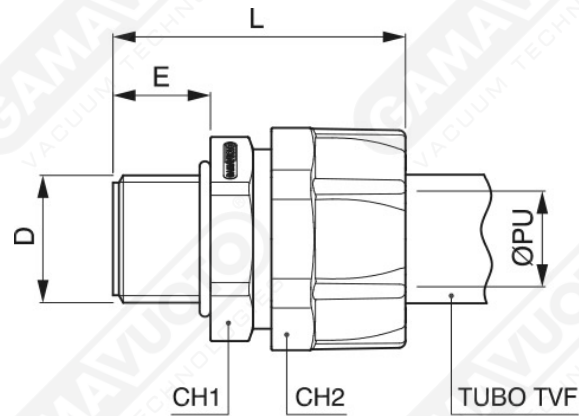

## Fittings

These fittings are ideal for the attachment of flexible TVF tubes. They differ from the previous tubes in that they have a perfect vacuum seal, without the need for the traditional rubber link bands, and because they are easy and quick to mount. Material: self-extinguishing polypropylene.

**Art. RP 1/4**

Art.	PU	D	CH1	CH2	L	E
RP 1/4"	10	1/4"	24	27	40	12.5
RP 3/8"	12	3/8"	26	29	42	13.5
RP 1/2"	16	1/2"	30	34	48	16
RP 3/4"	21	3/4"	35	39	50	16
RP 1"	27	1"	45	48	55	18