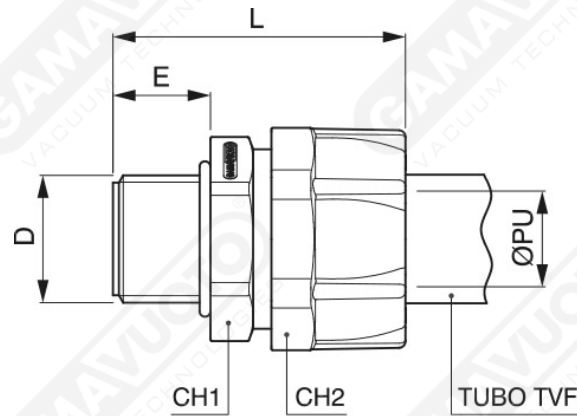

Fittings

These fittings are ideal for the attachment of flexible TVF tubes. They differ from the previous tubes in that they have a perfect vacuum seal, without the need for the traditional rubber link bands, and because they are easy and quick to mount. Material: self-extinguishing polypropylene.

Art. RP 1/4

Art.	PU	D	CH1	CH2	L	E
RP 1/4"	10	1/4"	24	27	40	12.5
RP 3/8"	12	3/8"	26	29	42	13.5
RP 1/2"	16	1/2"	30	34	48	16
RP 3/4"	21	3/4"	35	39	50	16
RP 1"	27	1"	45	48	55	18