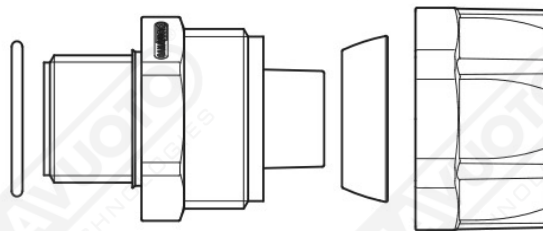

Fittings

These fittings are ideal for the attachment of flexible TVF tubes. They differ from the previous tubes in that they have a perfect vacuum seal, without the need for the traditional rubber link bands, and because they are easy and quick to mount. Material: self-extinguishing polypropylene.

Art. RP 1/4

Art.	PU	D	CH1	CH2	L	E
RP 1/4"	10	1/4"	24	27	40	12.5
RP 3/8"	12	3/8"	26	29	42	13.5
RP 1/2"	16	1/2"	30	34	48	16
RP 3/4"	21	3/4"	35	39	50	16
RP 1"	27	1"	45	48	55	18