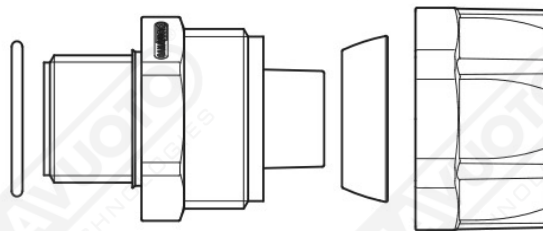

## Fittings

These fittings are ideal for the attachment of flexible TVF tubes. They differ from the previous tubes in that they have a perfect vacuum seal, without the need for the traditional rubber link bands, and because they are easy and quick to mount. Material: self-extinguishing polypropylene.

**Art. RP 1/4**

Art.	PU	D	CH1	CH2	L	E
RP 1/4"	10	1/4"	24	27	40	12.5
RP 3/8"	12	3/8"	26	29	42	13.5
RP 1/2"	16	1/2"	30	34	48	16
RP 3/4"	21	3/4"	35	39	50	16
RP 1"	27	1"	45	48	55	18