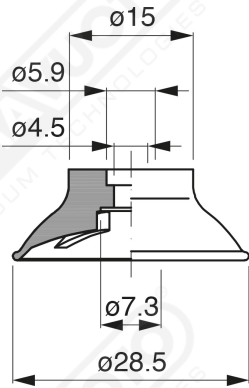

**Spherical suction cups - GF Series**

**Art. GF 30 45**

**Art. GF 30 00**

**Art. GF 30 20**

**Art. GF 30 60 ÷ 64**

**Art. GF 30 60**  
with filter

**Art. GF 30 61**  
with filter and check valve

**Art. GF 30 63**  
without filter

**Art. GF 30 64**  
with check valve without filter

**Art. GF 30 90 ÷ 93**

**Art. GF 30 90**  
with filter

**Art. GF 30 91**  
with check valve

**Art. GF 30 93**  
without filter