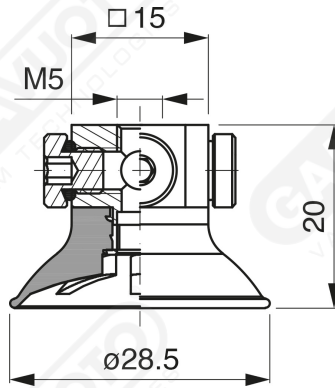

**Spherical suction cups - GF Series**

**Art. GF 30 45**

**Art. GF 30 00**

**Art. GF 30 20**

**Art. GF 30 60 ÷ 64**

**Art. GF 30 60**  
with filter

**Art. GF 30 61**  
with filter and check valve

**Art. GF 30 63**  
without filter

**Art. GF 30 64**  
with check valve without filter

**Art. GF 30 90 ÷ 93**

**Art. GF 30 90**  
with filter

**Art. GF 30 91**  
with check valve

**Art. GF 30 93**  
without filter