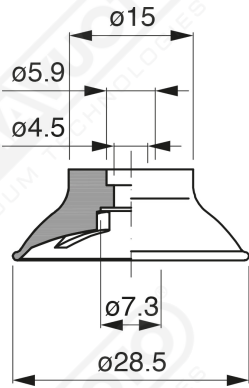

Spherical suction cups - GF Series

Art. GF 30 45

Art. GF 30 00

Art. GF 30 20

Art. GF 30 60 ÷ 64

Art. GF 30 60
with filter

Art. GF 30 61
with filter and check valve

Art. GF 30 63
without filter

Art. GF 30 64
with check valve without filter

Art. GF 30 90 ÷ 93

Art. GF 30 90
with filter

Art. GF 30 91
with check valve

Art. GF 30 93
without filter