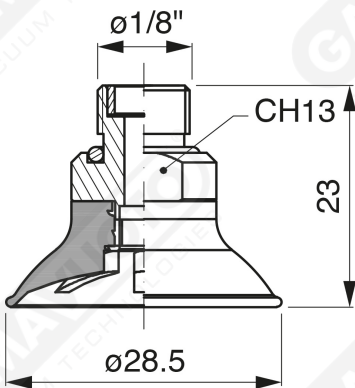

Spherical suction cups - GF Series

Art. GF 30 45

Art. GF 30 00

Art. GF 30 20

Art. GF 30 60 ÷ 64

Art. GF 30 60
with filter

Art. GF 30 61
with filter and check valve

Art. GF 30 63
without filter

Art. GF 30 64
with check valve without filter

Art. GF 30 90 ÷ 93

Art. GF 30 90
with filter

Art. GF 30 91
with check valve

Art. GF 30 93
without filter