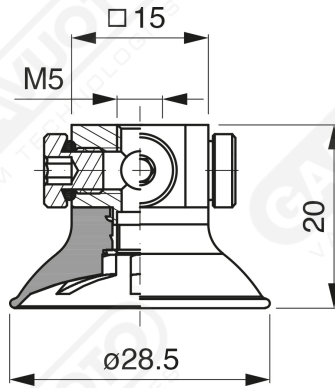

Spherical suction cups - GF Series

Art. GF 30 45

Art. GF 30 00

Art. GF 30 20

Art. GF 30 60 ÷ 64

Art. GF 30 60
with filter

Art. GF 30 61
with filter and check valve

Art. GF 30 63
without filter

Art. GF 30 64
with check valve without filter

Art. GF 30 90 ÷ 93

Art. GF 30 90
with filter

Art. GF 30 91
with check valve

Art. GF 30 93
without filter