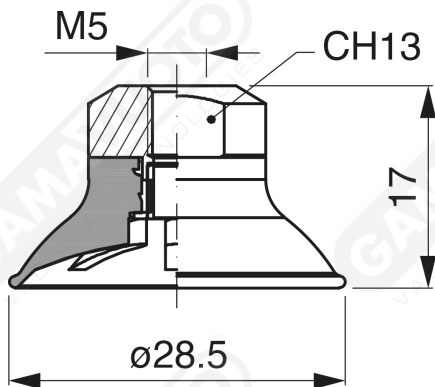

Spherical suction cups - GF Series

Art. GF 30 45

Art. GF 30 00

Art. GF 30 20

Art. GF 30 60 ÷ 64

Art. GF 30 60
with filter

Art. GF 30 61
with filter and check valve

Art. GF 30 63
without filter

Art. GF 30 64
with check valve without filter

Art. GF 30 90 ÷ 93

Art. GF 30 90
with filter

Art. GF 30 91
with check valve

Art. GF 30 93
without filter