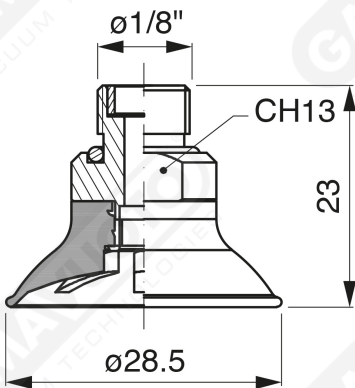

**Spherical suction cups - GF Series**

**Art. GF 30 45**

**Art. GF 30 00**

**Art. GF 30 20**

**Art. GF 30 60 ÷ 64**

**Art. GF 30 60**  
with filter

**Art. GF 30 61**  
with filter and check valve

**Art. GF 30 63**  
without filter

**Art. GF 30 64**  
with check valve without filter

**Art. GF 30 90 ÷ 93**

**Art. GF 30 90**  
with filter

**Art. GF 30 91**  
with check valve

**Art. GF 30 93**  
without filter