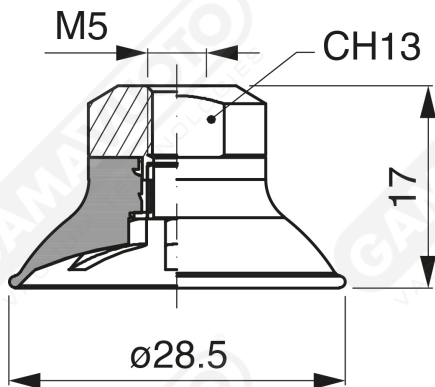

**Spherical suction cups - GF Series**

**Art. GF 30 45**

**Art. GF 30 00**

**Art. GF 30 20**

**Art. GF 30 60 ÷ 64**

**Art. GF 30 60**  
with filter

**Art. GF 30 61**  
with filter and check valve

**Art. GF 30 63**  
without filter

**Art. GF 30 64**  
with check valve without filter

**Art. GF 30 90 ÷ 93**

**Art. GF 30 90**  
with filter

**Art. GF 30 91**  
with check valve

**Art. GF 30 93**  
without filter