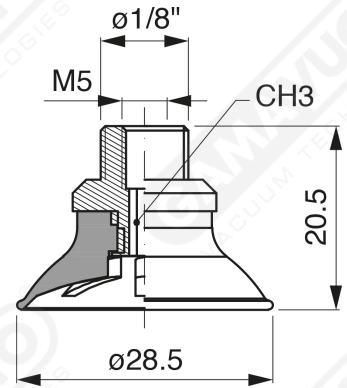

**Spherical suction cups - GF Series**

**Art. GF 30 45**

**Art. GF 30 00**

**Art. GF 30 20**

**Art. GF 30 60 ÷ 64**

**Art. GF 30 60**  
with filter

**Art. GF 30 61**  
with filter and check valve

**Art. GF 30 63**  
without filter

**Art. GF 30 64**  
with check valve without filter

**Art. GF 30 90 ÷ 93**

**Art. GF 30 90**  
with filter

**Art. GF 30 91**  
with check valve

**Art. GF 30 93**  
without filter