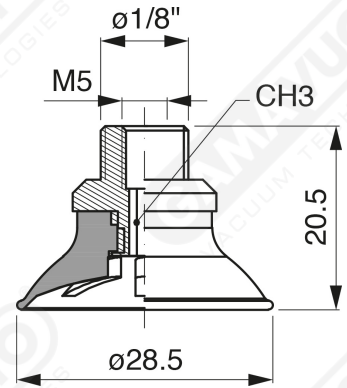

Spherical suction cups - GF Series

Art. GF 30 45

Art. GF 30 00

Art. GF 30 20

Art. GF 30 60 ÷ 64

Art. GF 30 60
with filter

Art. GF 30 61
with filter and check valve

Art. GF 30 63
without filter

Art. GF 30 64
with check valve without filter

Art. GF 30 90 ÷ 93

Art. GF 30 90
with filter

Art. GF 30 91
with check valve

Art. GF 30 93
without filter