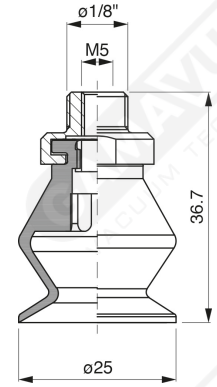

**Bellows suction cups - MF 25 Series**

**Art. MF 25 35**

**Art. MF 25 00**

**Art. MF 25 10**

**Art. MF 25 20**

**Art. MF 25 98**

**Art. MF 25 60 ÷ 64**

**Art. MF 25 60**

with filter

**Art. MF 25 61**

with filter and check valve

**Art. MF 25 63**

without filter

**Art. MF 25 64**

with check valve without filter

F-LINE bellows suction cups - MF series