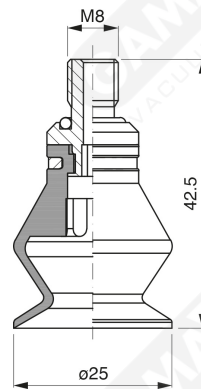

Bellows suction cups - MF 25 Series

Art. MF 25 35

Art. MF 25 00

Art. MF 25 10

Art. MF 25 20

Art. MF 25 98

Art. MF 25 60 ÷ 64

Art. MF 25 60

with filter

Art. MF 25 61

with filter and check valve

Art. MF 25 63

without filter

Art. MF 25 64

with check valve without filter

F-LINE bellows suction cups - MF series