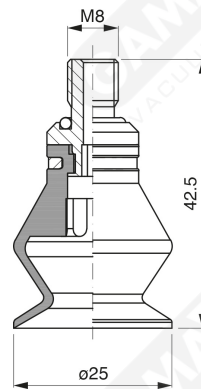

**Bellows suction cups - MF 25 Series**

**Art. MF 25 35**

**Art. MF 25 00**

**Art. MF 25 10**

**Art. MF 25 20**

**Art. MF 25 98**

**Art. MF 25 60 ÷ 64**

**Art. MF 25 60**

with filter

**Art. MF 25 61**

with filter and check valve

**Art. MF 25 63**

without filter

**Art. MF 25 64**

with check valve without filter

F-LINE bellows suction cups - MF series