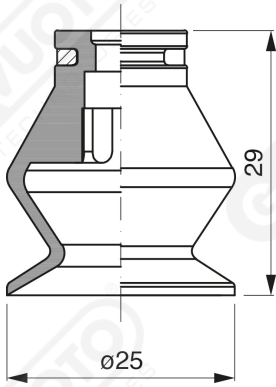

Bellows suction cups - MF 25 Series

Art. MF 25 35

Art. MF 25 00

Art. MF 25 10

Art. MF 25 20

Art. MF 25 98

Art. MF 25 60 ÷ 64

Art. MF 25 60

with filter

Art. MF 25 61

with filter and check valve

Art. MF 25 63

without filter

Art. MF 25 64

with check valve without filter

F-LINE bellows suction cups - MF series