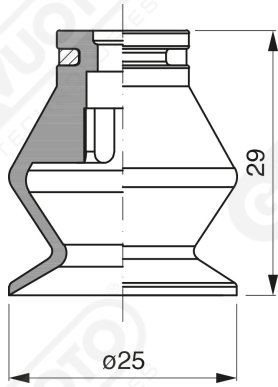

**Bellows suction cups - MF 25 Series**

**Art. MF 25 35**

**Art. MF 25 00**

**Art. MF 25 10**

**Art. MF 25 20**

**Art. MF 25 98**

**Art. MF 25 60 ÷ 64**

**Art. MF 25 60**

with filter

**Art. MF 25 61**

with filter and check valve

**Art. MF 25 63**

without filter

**Art. MF 25 64**

with check valve without filter

F-LINE bellows suction cups - MF series