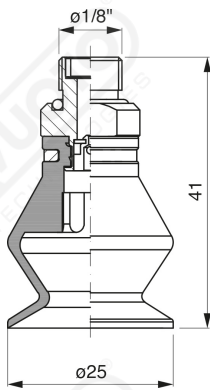

Bellows suction cups - MF 25 Series

Art. MF 25 35

Art. MF 25 00

Art. MF 25 10

Art. MF 25 20

Art. MF 25 98

Art. MF 25 60 ÷ 64

Art. MF 25 60

with filter

Art. MF 25 61

with filter and check valve

Art. MF 25 63

without filter

Art. MF 25 64

with check valve without filter

F-LINE bellows suction cups - MF series