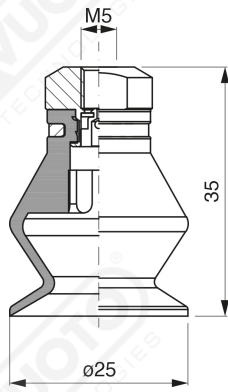

with filter

Art. MF 25 61

with filter and check valve

Art. MF 25 63

without filter

Art. MF 25 64

with check valve without filter

F-LINE bellows suction cups - MF series