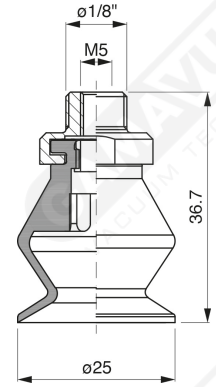

**Bellows suction cups - MF 25 Series**

**Art. MF 25 35**

**Art. MF 25 00**

**Art. MF 25 10**

**Art. MF 25 20**

**Art. MF 25 98**

**Art. MF 25 60 ÷ 64**

**Art. MF 25 60**

with filter

**Art. MF 25 61**

with filter and check valve

**Art. MF 25 63**

without filter

**Art. MF 25 64**

with check valve without filter

F-LINE bellows suction cups - MF series