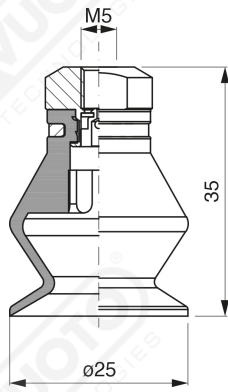

with filter

**Art. MF 25 61**

with filter and check valve

**Art. MF 25 63**

without filter

**Art. MF 25 64**

with check valve without filter

F-LINE bellows suction cups - MF series