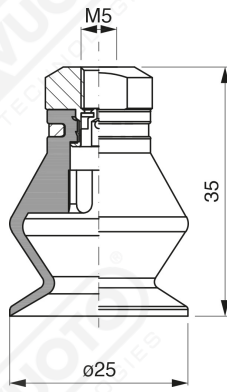

with filter

**Art. MF 25 61**

with filter and check valve

**Art. MF 25 63**

without filter

**Art. MF 25 64**

with check valve without filter

F-LINE bellows suction cups - MF series