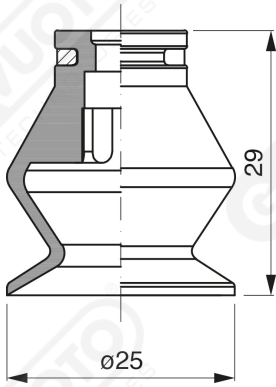

**Bellows suction cups - MF 25 Series**

**Art. MF 25 35**

**Art. MF 25 00**

**Art. MF 25 10**

**Art. MF 25 20**

**Art. MF 25 98**

**Art. MF 25 60 ÷ 64**

**Art. MF 25 60**

with filter

**Art. MF 25 61**

with filter and check valve

**Art. MF 25 63**

without filter

**Art. MF 25 64**

with check valve without filter

F-LINE bellows suction cups - MF series