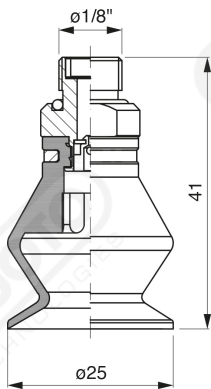

Bellows suction cups - MF 25 Series

Art. MF 25 35

Art. MF 25 00

Art. MF 25 10

Art. MF 25 20

Art. MF 25 98

Art. MF 25 60 ÷ 64

Art. MF 25 60

with filter

Art. MF 25 61

with filter and check valve

Art. MF 25 63

without filter

Art. MF 25 64

with check valve without filter

F-LINE bellows suction cups - MF series