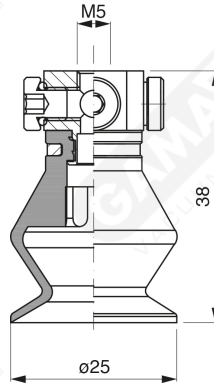

Bellows suction cups - MF 25 Series

Art. MF 25 35

Art. MF 25 00

Art. MF 25 10

Art. MF 25 20

Art. MF 25 98

Art. MF 25 60 ÷ 64

Art. MF 25 60

with filter

Art. MF 25 61

with filter and check valve

Art. MF 25 63

without filter

Art. MF 25 64

with check valve without filter

F-LINE bellows suction cups - MF series