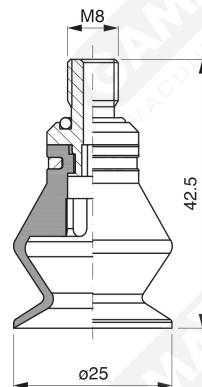

**Bellows suction cups - MF 25 Series**

**Art. MF 25 35**

**Art. MF 25 00**

**Art. MF 25 10**

**Art. MF 25 20**

**Art. MF 25 98**

**Art. MF 25 60 ÷ 64**

**Art. MF 25 60**

with filter

**Art. MF 25 61**

with filter and check valve

**Art. MF 25 63**

without filter

**Art. MF 25 64**

with check valve without filter

F-LINE bellows suction cups - MF series