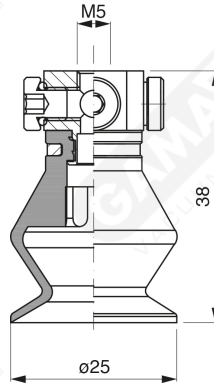

**Bellows suction cups - MF 25 Series**

**Art. MF 25 35**

**Art. MF 25 00**

**Art. MF 25 10**

**Art. MF 25 20**

**Art. MF 25 98**

**Art. MF 25 60 ÷ 64**

**Art. MF 25 60**

with filter

**Art. MF 25 61**

with filter and check valve

**Art. MF 25 63**

without filter

**Art. MF 25 64**

with check valve without filter

F-LINE bellows suction cups - MF series