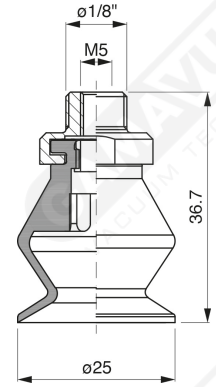

Bellows suction cups - MF 25 Series

Art. MF 25 35

Art. MF 25 00

Art. MF 25 10

Art. MF 25 20

Art. MF 25 98

Art. MF 25 60 ÷ 64

Art. MF 25 60

with filter

Art. MF 25 61

with filter and check valve

Art. MF 25 63

without filter

Art. MF 25 64

with check valve without filter

F-LINE bellows suction cups - MF series