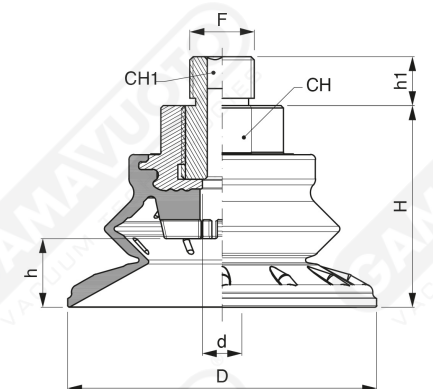

Bellow suction cups - VTBL Series

Art. VTBLA

Art.	D	d	F	H	CH	h
VTBLA 32	32	6	1/4"	28	17	9
VTBLA 42	42	6	1/4"	29	17	10
VTBLA 52	52	8	3/8"	37	22	11.5
VTBLA 63	63	8	3/8"	41.5	22	14.5
VTBLA 85	85	8	3/8"	35	22	22

Art. VTBLB

Art.	D	d	F	H	CH	CH1	h
VTBLB 32	35	6	3/8"	44	17	22	9
VTBLB 42	45	6	3/8"	44	17	22	10
VTBLB 52	55	8	1/4"	42	22	19	11.5
VTBLB 63	65	8	1/4"	46.5	22	19	14.5
VTBLB 85	85	8	1/4"	55	22	19	22

Art. VTBLC

Art.	D	d	F	H	CH	CH1	h
VTBLC 32	35	6	1/4"	28	17	6	9
VTBLC 42	45	6	1/4"	29	17	6	10
VTBLC 52	55	8	1/4"	37	22	6	11.5
VTBLC 63	65	8	1/4"	41.5	22	6	14.5
VTBLC 85	85	8	1/4"	50	22	6	22