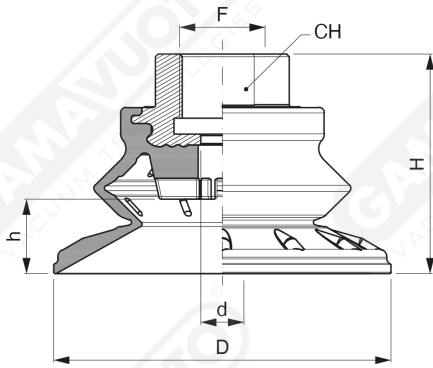

Bellow suction cups - VTBL Series

Art. VTBLA

Art.	D	d	F	H	CH	h
VTBLA 32	32	6	1/4"	28	17	9
VTBLA 42	42	6	1/4"	29	17	10
VTBLA 52	52	8	3/8"	37	22	11.5
VTBLA 63	63	8	3/8"	41.5	22	14.5
VTBLA 85	85	8	3/8"	35	22	22

Art. VTBLB

Art.	D	d	F	H	CH	CH1	h
VTBLB 32	35	6	3/8"	44	17	22	9
VTBLB 42	45	6	3/8"	44	17	22	10
VTBLB 52	55	8	1/4"	42	22	19	11.5
VTBLB 63	65	8	1/4"	46.5	22	19	14.5
VTBLB 85	85	8	1/4"	55	22	19	22

Art. VTBLC

Art.	D	d	F	H	CH	CH1	h
VTBLC 32	35	6	1/4"	28	17	6	9
VTBLC 42	45	6	1/4"	29	17	6	10
VTBLC 52	55	8	1/4"	37	22	6	11.5
VTBLC 63	65	8	1/4"	41.5	22	6	14.5
VTBLC 85	85	8	1/4"	50	22	6	22