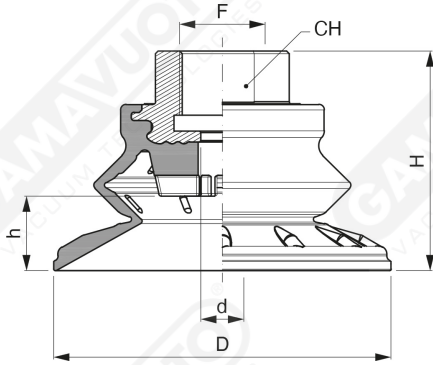

Bellow suction cups - VTBL Series

Art. VTBLA

Art.	D	d	F	H	CH	h
VTBLA 32	32	6	1/4"	28	17	9
VTBLA 42	42	6	1/4"	29	17	10
VTBLA 52	52	8	3/8"	37	22	11.5
VTBLA 63	63	8	3/8"	41.5	22	14.5
VTBLA 85	85	8	3/8"	35	22	22

Art. VTBLB

Art.	D	d	F	H	CH	CH1	h
VTBLB 32	35	6	3/8"	44	17	22	9
VTBLB 42	45	6	3/8"	44	17	22	10
VTBLB 52	55	8	1/4"	42	22	19	11.5
VTBLB 63	65	8	1/4"	46.5	22	19	14.5
VTBLB 85	85	8	1/4"	55	22	19	22

Art. VTBLC

Art.	D	d	F	H	CH	CH1	h
VTBLC 32	35	6	1/4"	28	17	6	9
VTBLC 42	45	6	1/4"	29	17	6	10
VTBLC 52	55	8	1/4"	37	22	6	11.5
VTBLC 63	65	8	1/4"	41.5	22	6	14.5
VTBLC 85	85	8	1/4"	50	22	6	22