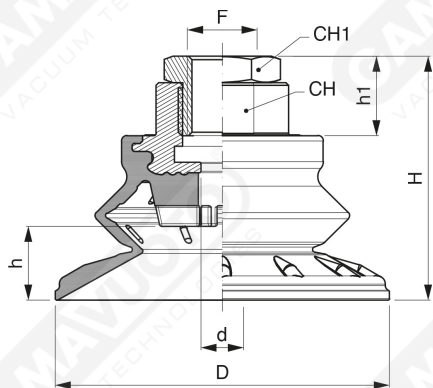

Bellow suction cups - VTBL Series

Art. VTBLA

Art.	D	d	F	H	CH	h
VTBLA 32	32	6	1/4"	28	17	9
VTBLA 42	42	6	1/4"	29	17	10
VTBLA 52	52	8	3/8"	37	22	11.5
VTBLA 63	63	8	3/8"	41.5	22	14.5
VTBLA 85	85	8	3/8"	35	22	22

Art. VTBLB

Art.	D	d	F	H	CH	CH1	h
VTBLB 32	35	6	3/8"	44	17	22	9
VTBLB 42	45	6	3/8"	44	17	22	10
VTBLB 52	55	8	1/4"	42	22	19	11.5
VTBLB 63	65	8	1/4"	46.5	22	19	14.5
VTBLB 85	85	8	1/4"	55	22	19	22

Art. VTBLC

Art.	D	d	F	H	CH	CH1	h
VTBLC 32	35	6	1/4"	28	17	6	9
VTBLC 42	45	6	1/4"	29	17	6	10
VTBLC 52	55	8	1/4"	37	22	6	11.5
VTBLC 63	65	8	1/4"	41.5	22	6	14.5
VTBLC 85	85	8	1/4"	50	22	6	22